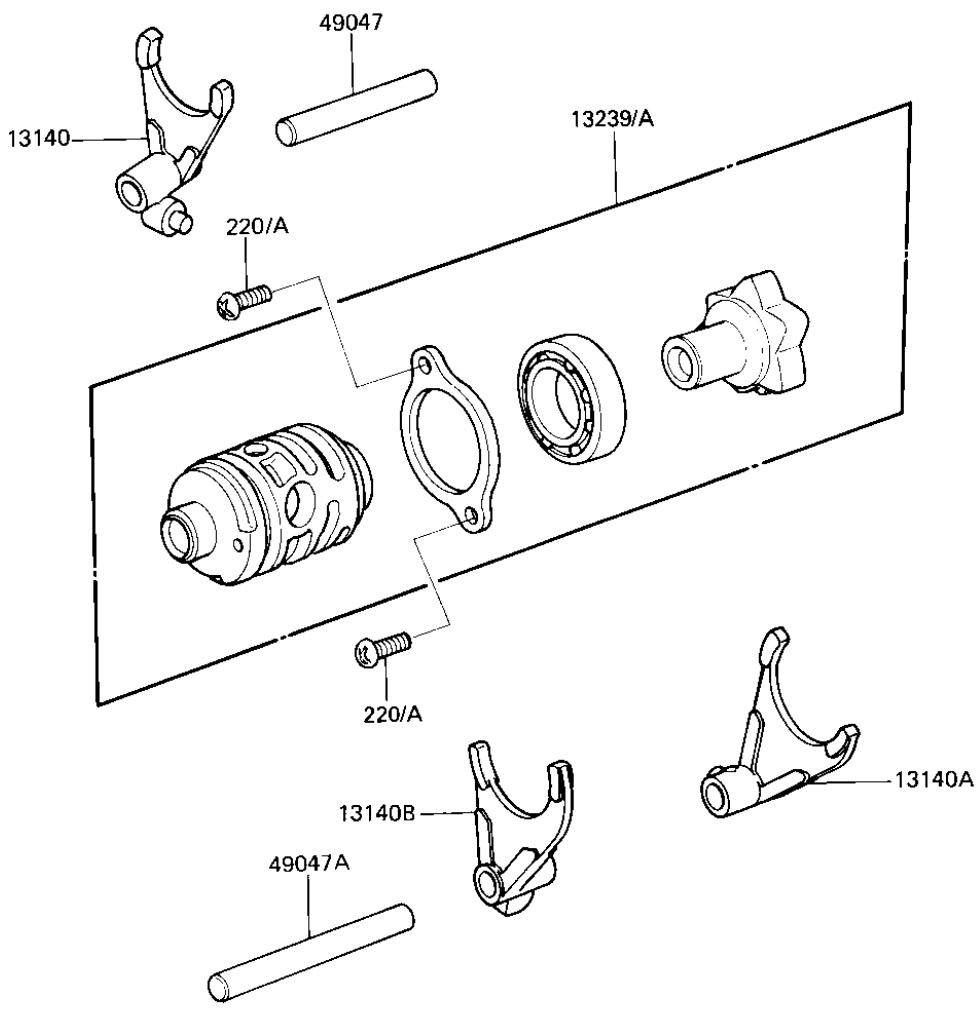

1984 KDX200 PARTS DIAGRAM

GEAR CHANGE DRUM & FORKS

E1362-0076

1984 KDX200 PARTS LIST

GEAR CHANGE DRUM & FORKS

ITEM NAME	PART NUMBER	QUANTITY
FORK-SHIFT,5TH & TOP (Ref # 13140)	13140-1074	1
FORK-SHIFT,LOW&4TH (Ref # 13140A)	13140-1075	1
FORK-SHIFT,2ND&3RD (Ref # 13140B)	13140-1076	1
DRUM-ASSY-CHANGE (Ref # 13239A)	13239-1101	1
ROD-SHIFT,8X58 (Ref # 49047)	49047-1017	1
ROD-SHIFT,8X79.5 (Ref # 49047A)	49047-1018	1
SCREW PAN HEAD 6X14 (Ref # 220A)	220B0614	2