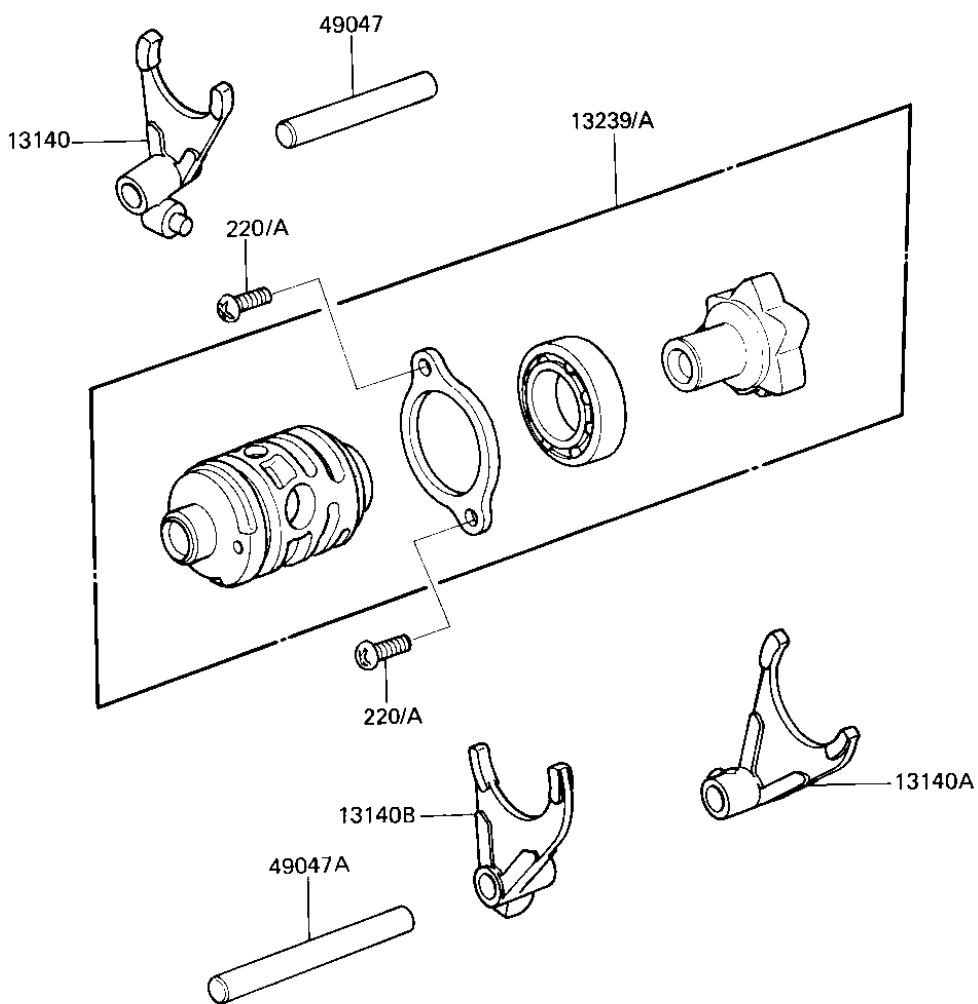

## 1983 KDX200 PARTS DIAGRAM

GEAR CHANGE DRUM & FORKS

E1362-0076

## 1983 KDX200 PARTS LIST

GEAR CHANGE DRUM & FORKS

ITEM NAME	PART NUMBER	QUANTITY
FORK-SHIFT,5TH & TOP (Ref # 13140)	13140-1074	1
FORK-SHIFT,LOW&4TH (Ref # 13140A)	13140-1075	1
FORK-SHIFT,2ND&3RD (Ref # 13140B)	13140-1076	1
DRUM-ASSY-CHANGE (Ref # 13239)	13239-1055	1
ROD-SHIFT,8X58 (Ref # 49047)	49047-1017	1
ROD-SHIFT,8X79.5 (Ref # 49047A)	49047-1018	1
SCREW PAN HEAD 6X12 (Ref # 220)	220B0612	1