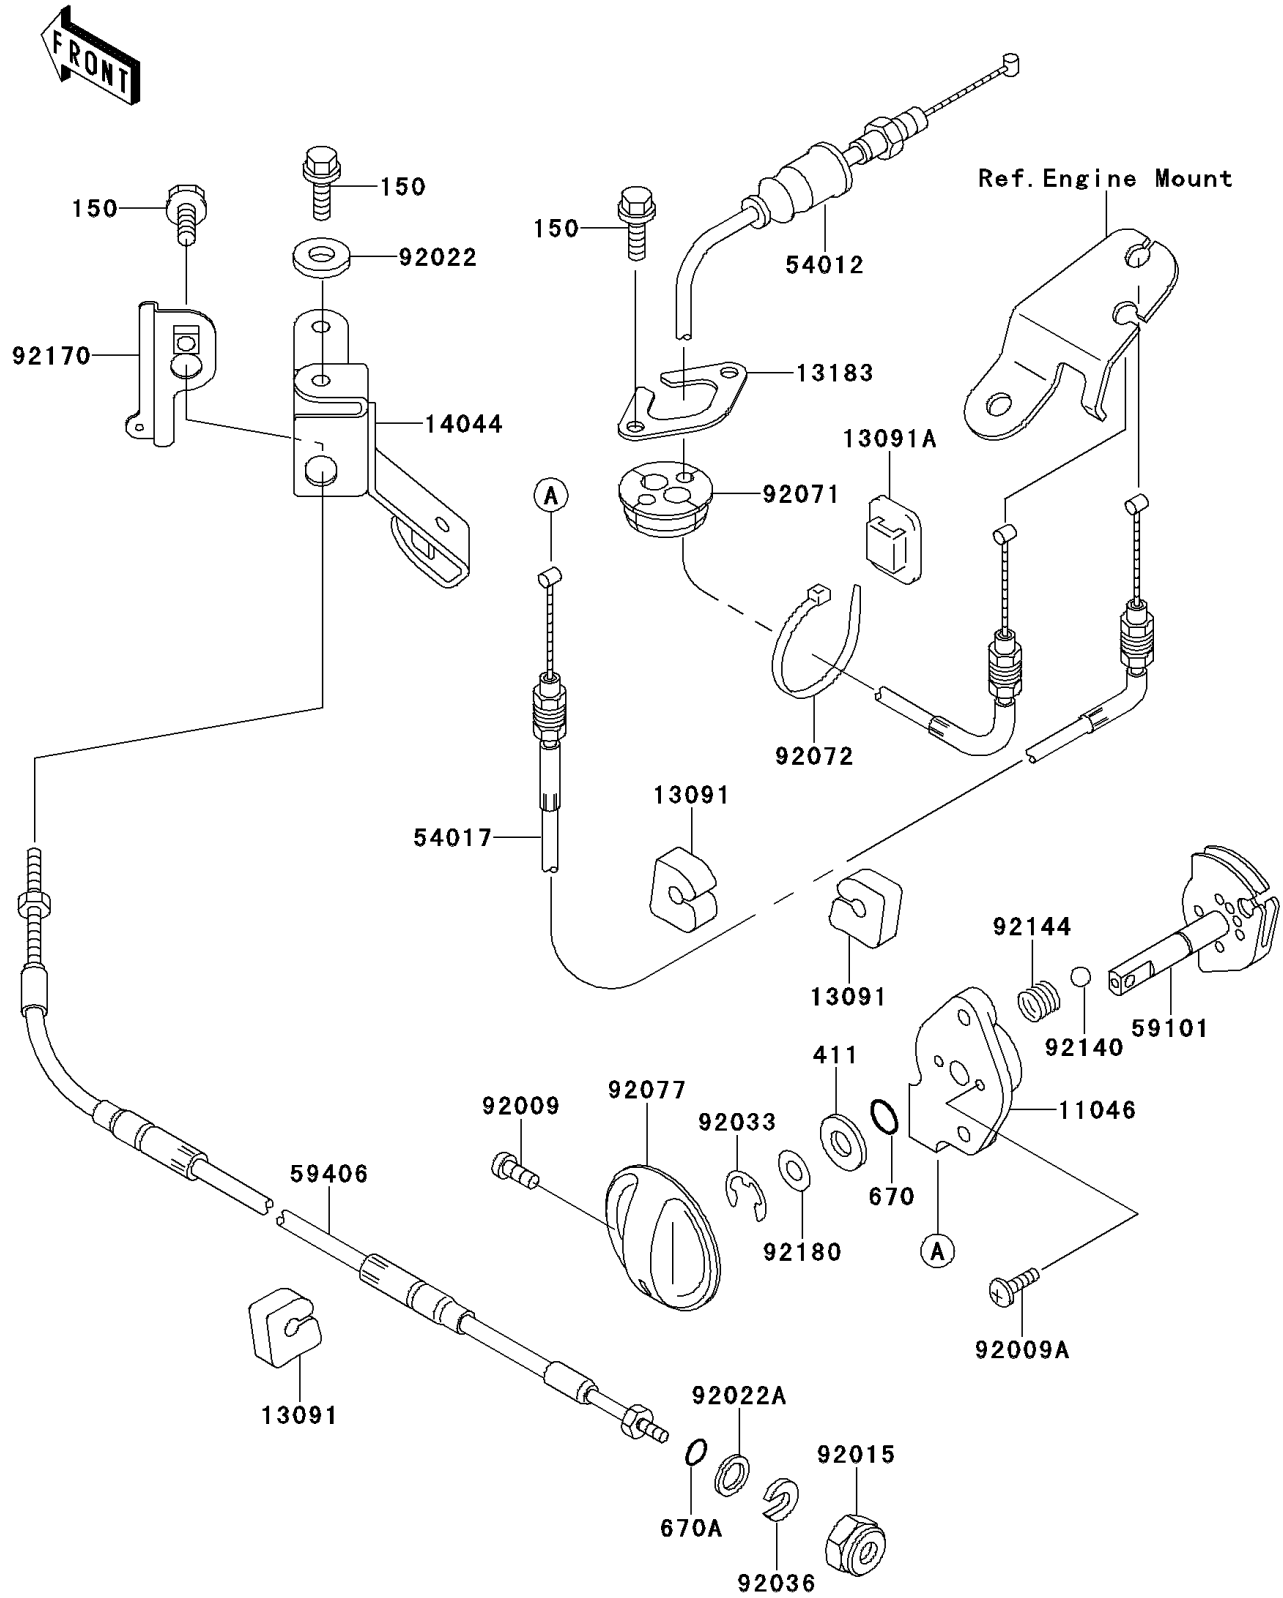

1996 SS PARTS DIAGRAM

Cables

F3175

1996 SS PARTS LIST

Cables

ITEM NAME	PART NUMBER	QUANTITY
BOLT-WS,6X14 (Ref # 150)	150R0614	5
WASHER-PLAIN,8MM (Ref # 411)	411S0800	1
O RING,8MM (Ref # 670)	670B1508	1
O RING,11MM (Ref # 670A)	670B2011	1
BRACKET,STARTER CABLE (Ref # 11046)	11046-3712	1
HOLDER (Ref # 13091)	13091-3712	5
HOLDER,BAND (Ref # 13091A)	13091-3764	1
PLATE (Ref # 13183)	13183-3810	1
HOLDER-CABLE (Ref # 14044)	14044-3718	1
CABLE-THROTTLE (Ref # 54012)	54012-3752	1
CABLE-STARTER (Ref # 54017)	54017-3723	1
REEL,STARTER CABLE (Ref # 59101)	59101-3704	1
CABLE-STRG (Ref # 59406)	59406-3728	1
SCREW,4X8 (Ref # 92009)	92009-3729	1
SCREW,5X16 (Ref # 92009A)	92009-3789	2
NUT,20MM (Ref # 92015)	92015-526	1
WASHER,6.5X20X1.5 (Ref # 92022)	92022-3710	2
WASHER (Ref # 92022A)	92022-535	1
RING-SNAP,7MM (Ref # 92033)	92033-3704	1
RING-SNAP (Ref # 92036)	92036-501	1
GROMMET,HARNESS (Ref # 92071)	92071-3790	1
BAND (Ref # 92072)	92072-3778	1
KNOB (Ref # 92077)	92077-3717	1
BALL,3MM (Ref # 92140)	92140-3702	2
SPRING (Ref # 92144)	92144-3712	2
CLAMP,CABLE (Ref # 92170)	92170-3733	1
SHIM,8.5X18X0.15 (Ref # 92180)	92180-3702	1