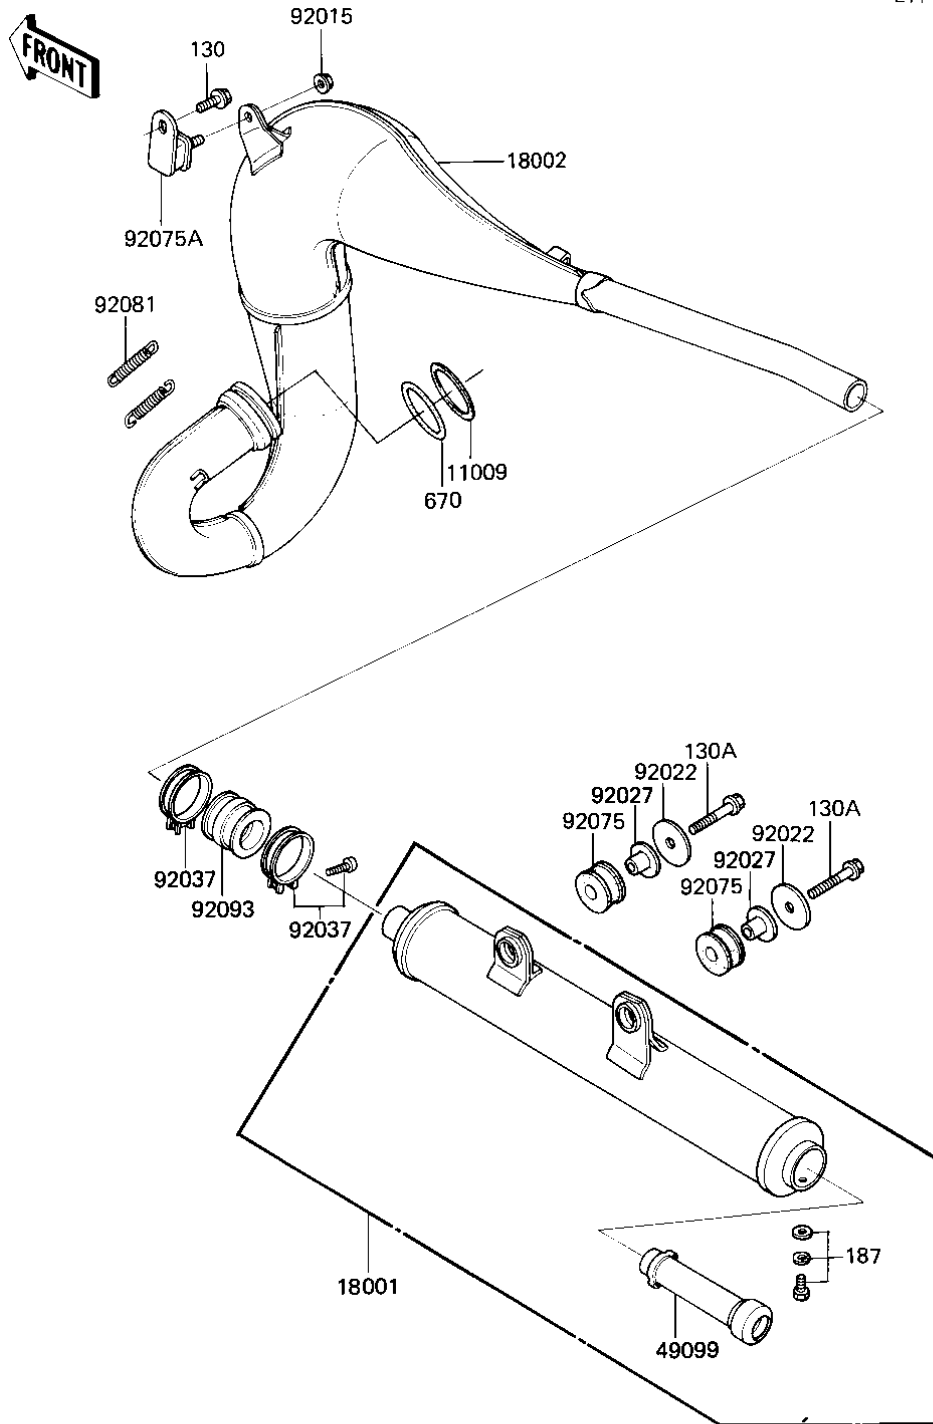

## 1983 KDX200 PARTS DIAGRAM

MUFFLER (KDX200-A1)

E1140-0138

## 1983 KDX200 PARTS LIST

MUFFLER (KDX200-A1)

ITEM NAME	PART NUMBER	QUANTITY
GASKET,EXHAUST HOLDER (Ref # 11009)	11009-1123	1
MUFFLER (Ref # 18001)	18001-1414	1
BODY-COMP-MUFFLER (Ref # 18002)	18002-1317	1
BAFFLE-PIPE MUFFLER (Ref # 49099)	49099-1126	1
NUT-6MM (Ref # 92015)	92015-1078	1
WASHER,PLAIN (Ref # 92022)	92022-298	1
COLLAR,FUEL TANK FITT (Ref # 92027)	92027-1134	1
CLAMP,CARBURETOR HOLD (Ref # 92037)	92037-1242	1
DAMPER,MUFFLER (Ref # 92075)	92075-1196	1
DAMPER,MUFFLER (Ref # 92075A)	92075-1891	1
SPRING,MUFFLER CONECT (Ref # 92081)	92081-1526	1
SEAL,EXHAUST PIPE (Ref # 92093)	92093-1012	1
BOLT,FLANGED,6X12 (Ref # 130)	130G0612	1
BOLT,FLANGED,8X30 (Ref # 130A)	130G0830	1
BOLT 6X12 (Ref # 187)	187B0612	1
"O" RING,45M/M (Ref # 670)	670E3045	1