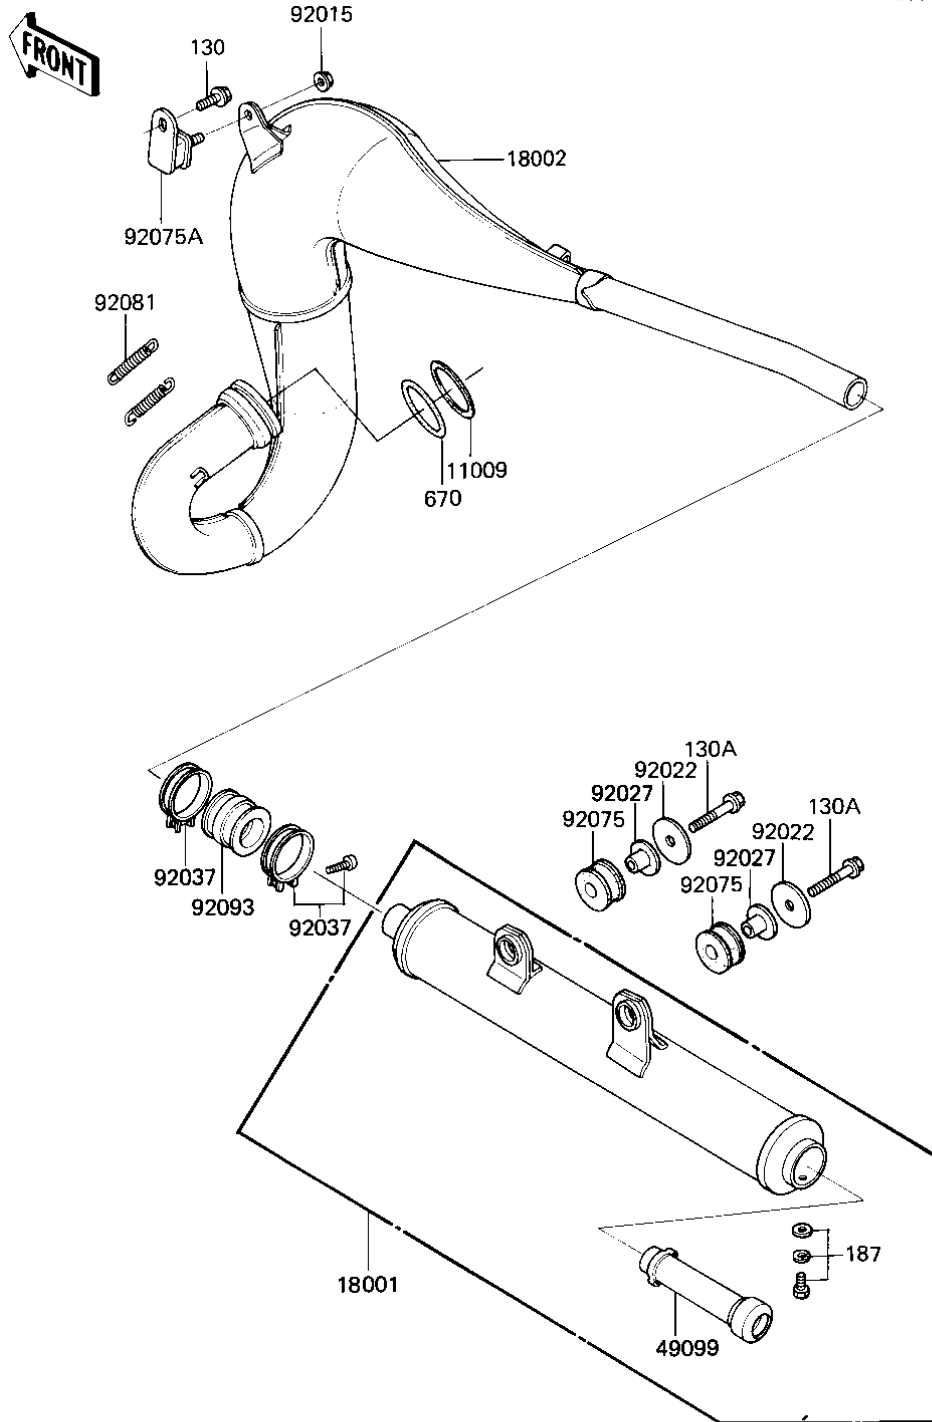

1983 KDX200 PARTS DIAGRAM

MUFFLER (KDX200-A1)

E1140-0138

1983 KDX200 PARTS LIST

MUFFLER (KDX200-A1)

ITEM NAME	PART NUMBER	QUANTITY
GASKET,EXHAUST HOLDER (Ref # 11009)	11009-1123	1
MUFFLER (Ref # 18001)	18001-1414	1
BODY-COMP-MUFFLER (Ref # 18002)	18002-1317	1
BAFFLE-PIPE MUFFLER (Ref # 49099)	49099-1126	1
NUT-6MM (Ref # 92015)	92015-1078	1
WASHER,PLAIN (Ref # 92022)	92022-298	2
COLLAR,FUEL TANK FITT (Ref # 92027)	92027-1134	2
CLAMP,CARBURETOR HOLD (Ref # 92037)	92037-1242	2
DAMPER,MUFFLER (Ref # 92075)	92075-1196	2
DAMPER,MUFFLER (Ref # 92075A)	92075-1891	1
SPRING,MUFFLER CONECT (Ref # 92081)	92081-1526	2
SEAL,EXHAUST PIPE (Ref # 92093)	92093-1012	1
BOLT,FLANGED,6X12 (Ref # 130)	130G0612	1
BOLT,FLANGED,8X30 (Ref # 130A)	130G0830	2
BOLT 6X12 (Ref # 187)	187B0612	1
"O" RING,45M/M (Ref # 670)	670E3045	1