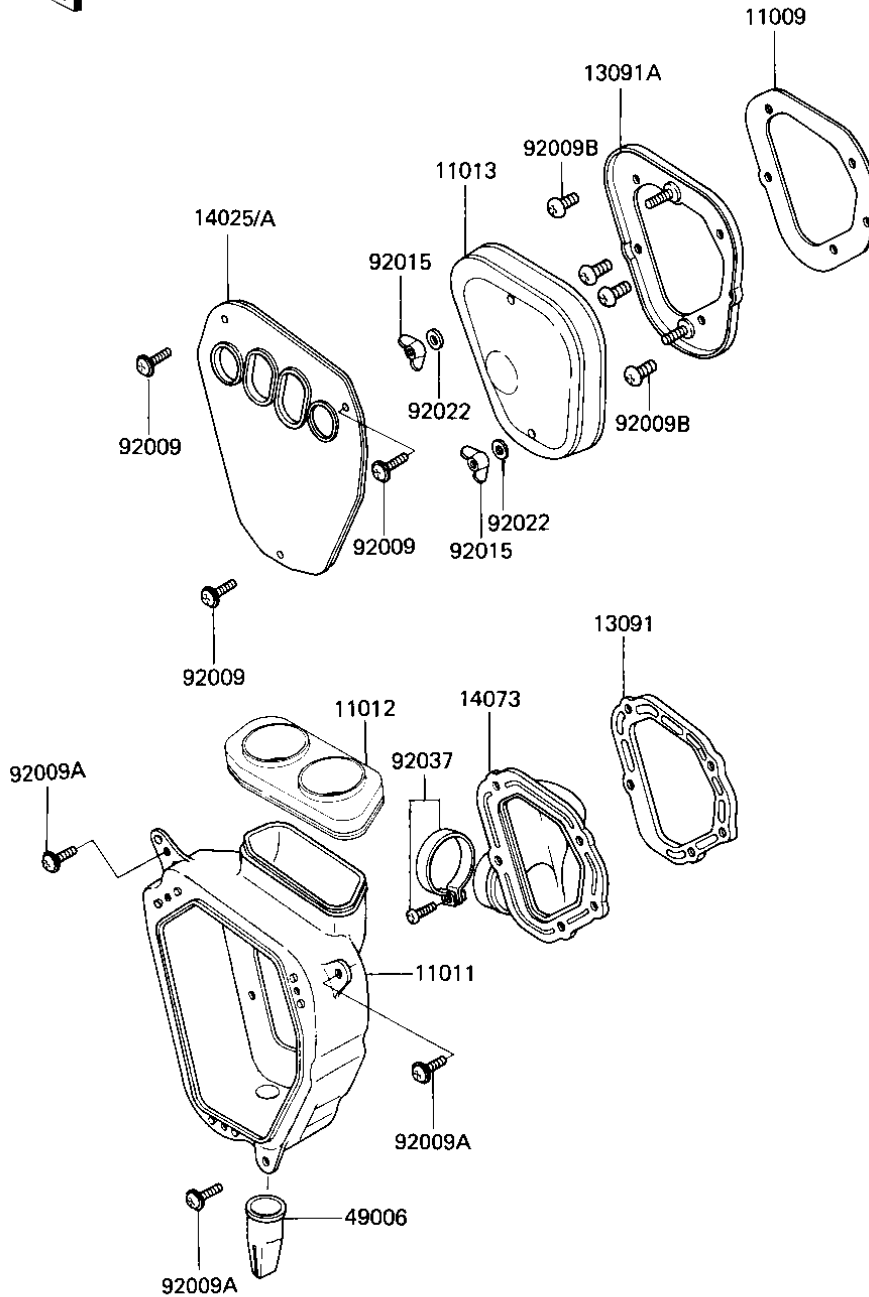

1983 KDX200 PARTS DIAGRAM

AIR CLEANER

E1130-0119

1983 KDX200 PARTS LIST

AIR CLEANER

ITEM NAME	PART NUMBER	QUANTITY
GASKET,AIR FILTER CAS (Ref # 11009)	11009-1317	1
CASE-AIR FILTER (Ref # 11011)	11011-1125	1
CAP,AIR FILTER CASE (Ref # 11012)	11012-1199	1
ELEMENT-AIR FILTER (Ref # 11013)	11013-1071	1
HOLDER,AIR FILTER DUC (Ref # 13091)	13091-1161	1
HOLDER,AIR FILTER ELE (Ref # 13091A)	13091-1162	1
COVER,AIR FILTER CASE (Ref # 14025)	14025-1386	1
DUCT,AIR FILTER (Ref # 14073)	14073-1091	1
BOOT (Ref # 49006)	49006-1012	1
SCREW,6X18 (Ref # 92009)	92009-1111	1
SCREW,6X14 (Ref # 92009A)	92009-1287	1
SCREW,5X12 (Ref # 92009B)	92009-1296	1
NUT,AIR CLEANER CAP (Ref # 92015)	92016-062	1
WASHER 6.5X20X1.6T (Ref # 92022)	92022-125	1
CLAMP (Ref # 92037)	92037-171	1