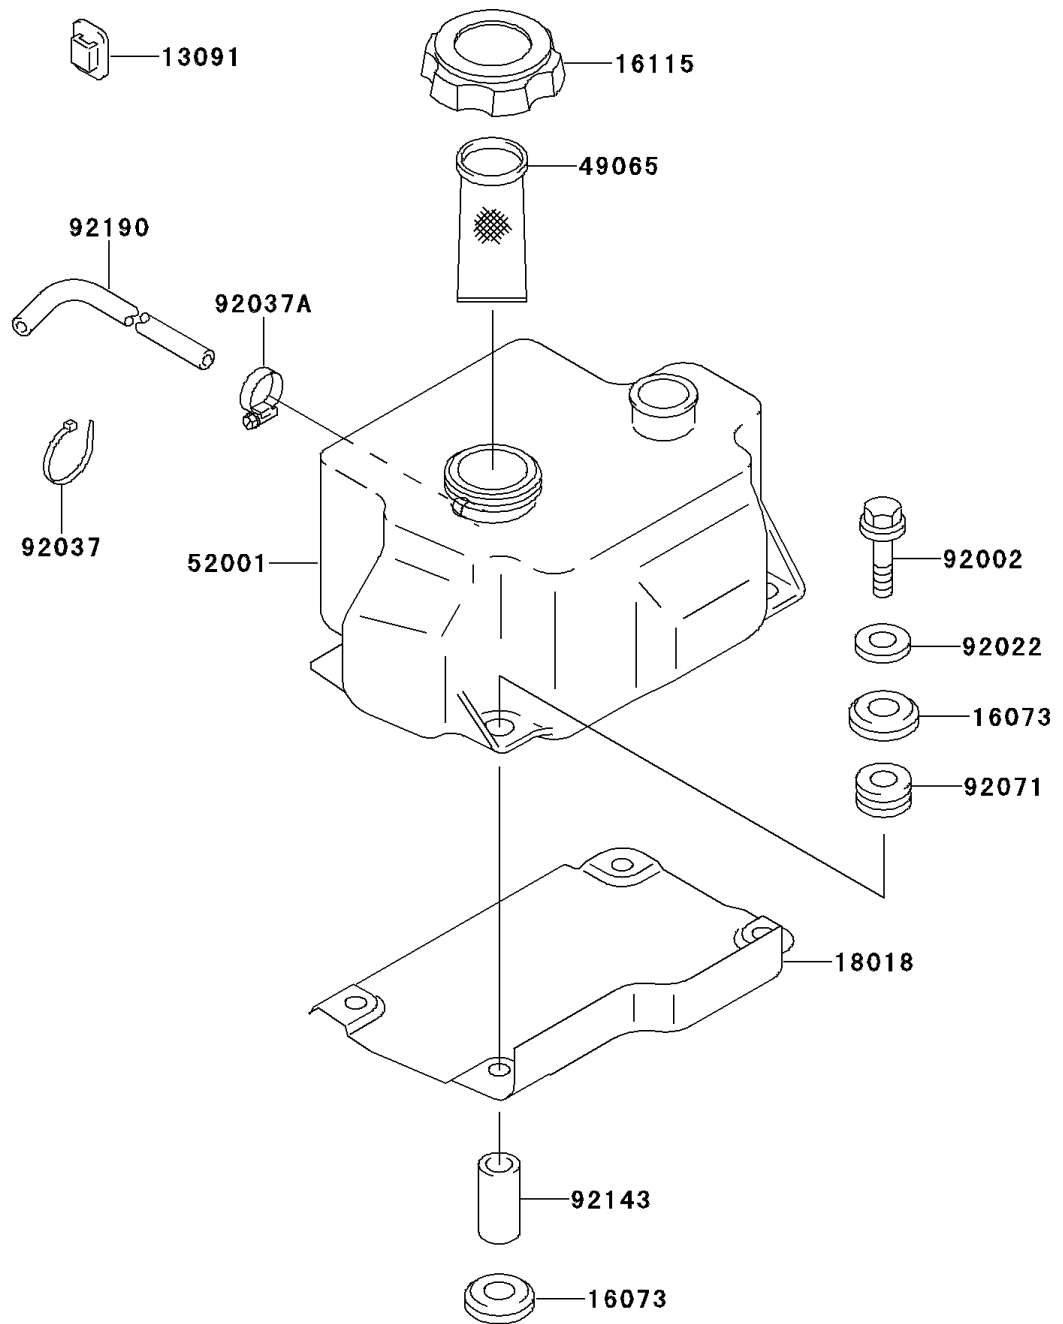

# 1996 SS PARTS DIAGRAM

Oil Tank

F3174

## 1996 SS PARTS LIST

### Oil Tank

ITEM NAME	PART NUMBER	QUANTITY
HOLDER,BAND (Ref # 13091)	13091-3764	3
INSULATOR (Ref # 16073)	16073-3704	8
CAP-OIL FILLER (Ref # 16115)	16115-3714	1
PLATE-HEAT GUARD (Ref # 18018)	18018-3702	1
FILTER-OIL (Ref # 49065)	49065-3703	1
TANK-OIL (Ref # 52001)	52001-3720	1
BOLT,6X30 (Ref # 92002)	92002-3726	4
WASHER,6.2X20X2 (Ref # 92022)	92022-3714	4
CLAMP (Ref # 92037)	92037-1173	4
CLAMP (Ref # 92037A)	92037-3726	1
GROMMET (Ref # 92071)	92071-3716	4
COLLAR,6.2X10X19 (Ref # 92143)	92143-3733	4
TUBE,OIL TANK - OIL PUMP (Ref # 92190)	92190-3888	1