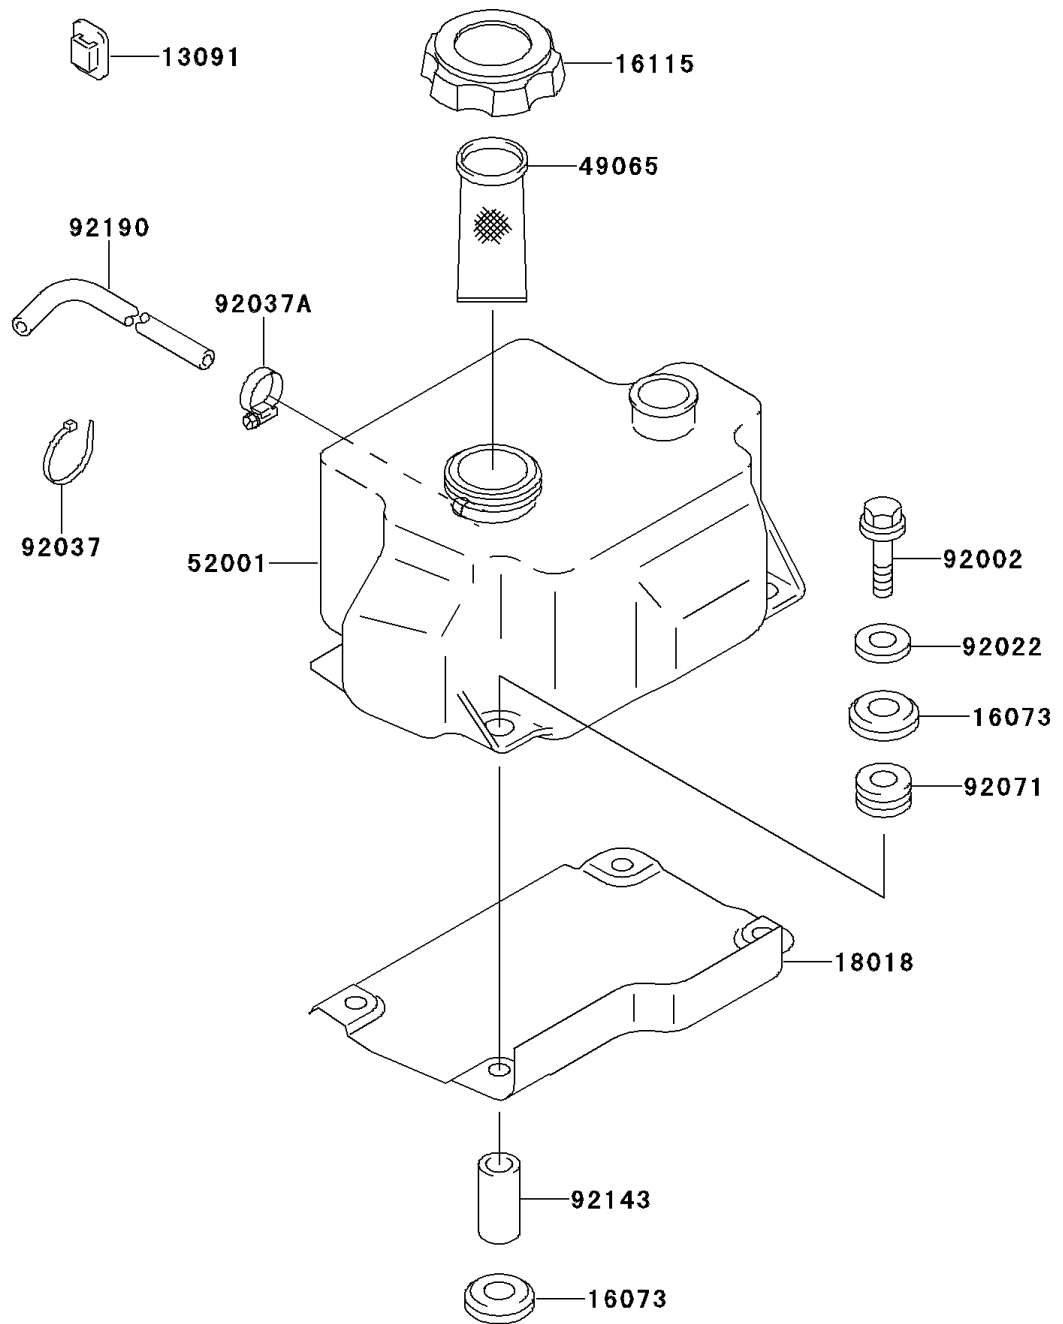

1996 SS PARTS DIAGRAM

Oil Tank

F3174

1996 SS PARTS LIST

Oil Tank

ITEM NAME	PART NUMBER	QUANTITY
HOLDER,BAND (Ref # 13091)	13091-3764	3
INSULATOR (Ref # 16073)	16073-3704	8
CAP-OIL FILLER (Ref # 16115)	16115-3714	1
PLATE-HEAT GUARD (Ref # 18018)	18018-3702	1
FILTER-OIL (Ref # 49065)	49065-3703	1
TANK-OIL (Ref # 52001)	52001-3720	1
BOLT,6X30 (Ref # 92002)	92002-3726	4
WASHER,6.2X20X2 (Ref # 92022)	92022-3714	4
CLAMP (Ref # 92037)	92037-1173	4
CLAMP (Ref # 92037A)	92037-3726	1
GROMMET (Ref # 92071)	92071-3716	4
COLLAR,6.2X10X19 (Ref # 92143)	92143-3733	4
TUBE,OIL TANK - OIL PUMP (Ref # 92190)	92190-3888	1