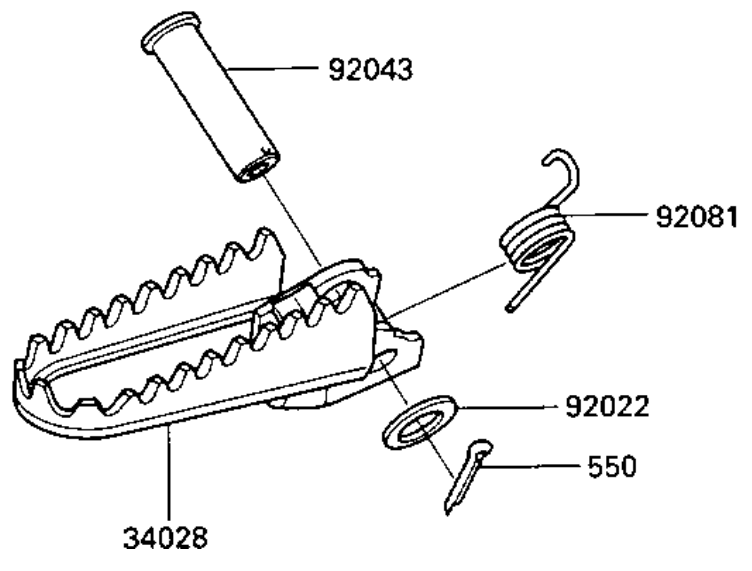

1985 KX125 PARTS DIAGRAM

FOOTRESTS

1 2100 9121

1985 KX125 PARTS LIST

FOOTRESTS

ITEM NAME	PART NUMBER	QUANTITY
STEP,LH (Ref # 34028)	34028-1150	1
STEP,RH (Ref # 34028A)	34028-1151	1
WASHER,PLAIN (Ref # 92022)	92022-239	2
PIN,10X37.5 (Ref # 92043)	92043-1217	2
SPRING,STEP,LH (Ref # 92081)	92081-1606	1
SPRING,STEP,RH (Ref # 92081A)	92081-1607	1
PIN,COTTER (Ref # 550)	550D2018	2