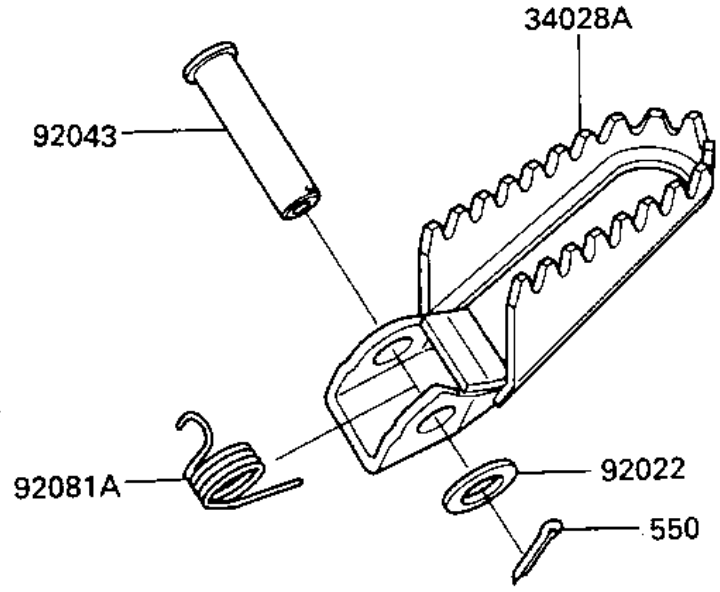

1985 KX125 PARTS DIAGRAM

FOOTRESTS

1 2100 9121

1985 KX125 PARTS LIST

FOOTRESTS

ITEM NAME	PART NUMBER	QUANTITY
STEP,LH (Ref # 34028)	34028-1150	1
STEP,RH (Ref # 34028A)	34028-1151	1
WASHER,PLAIN (Ref # 92022)	92022-239	2
PIN,10X37.5 (Ref # 92043)	92043-1217	2
SPRING,STEP,LH (Ref # 92081)	92081-1606	1
SPRING,STEP,RH (Ref # 92081A)	92081-1607	1
PIN,COTTER (Ref # 550)	550D2018	2