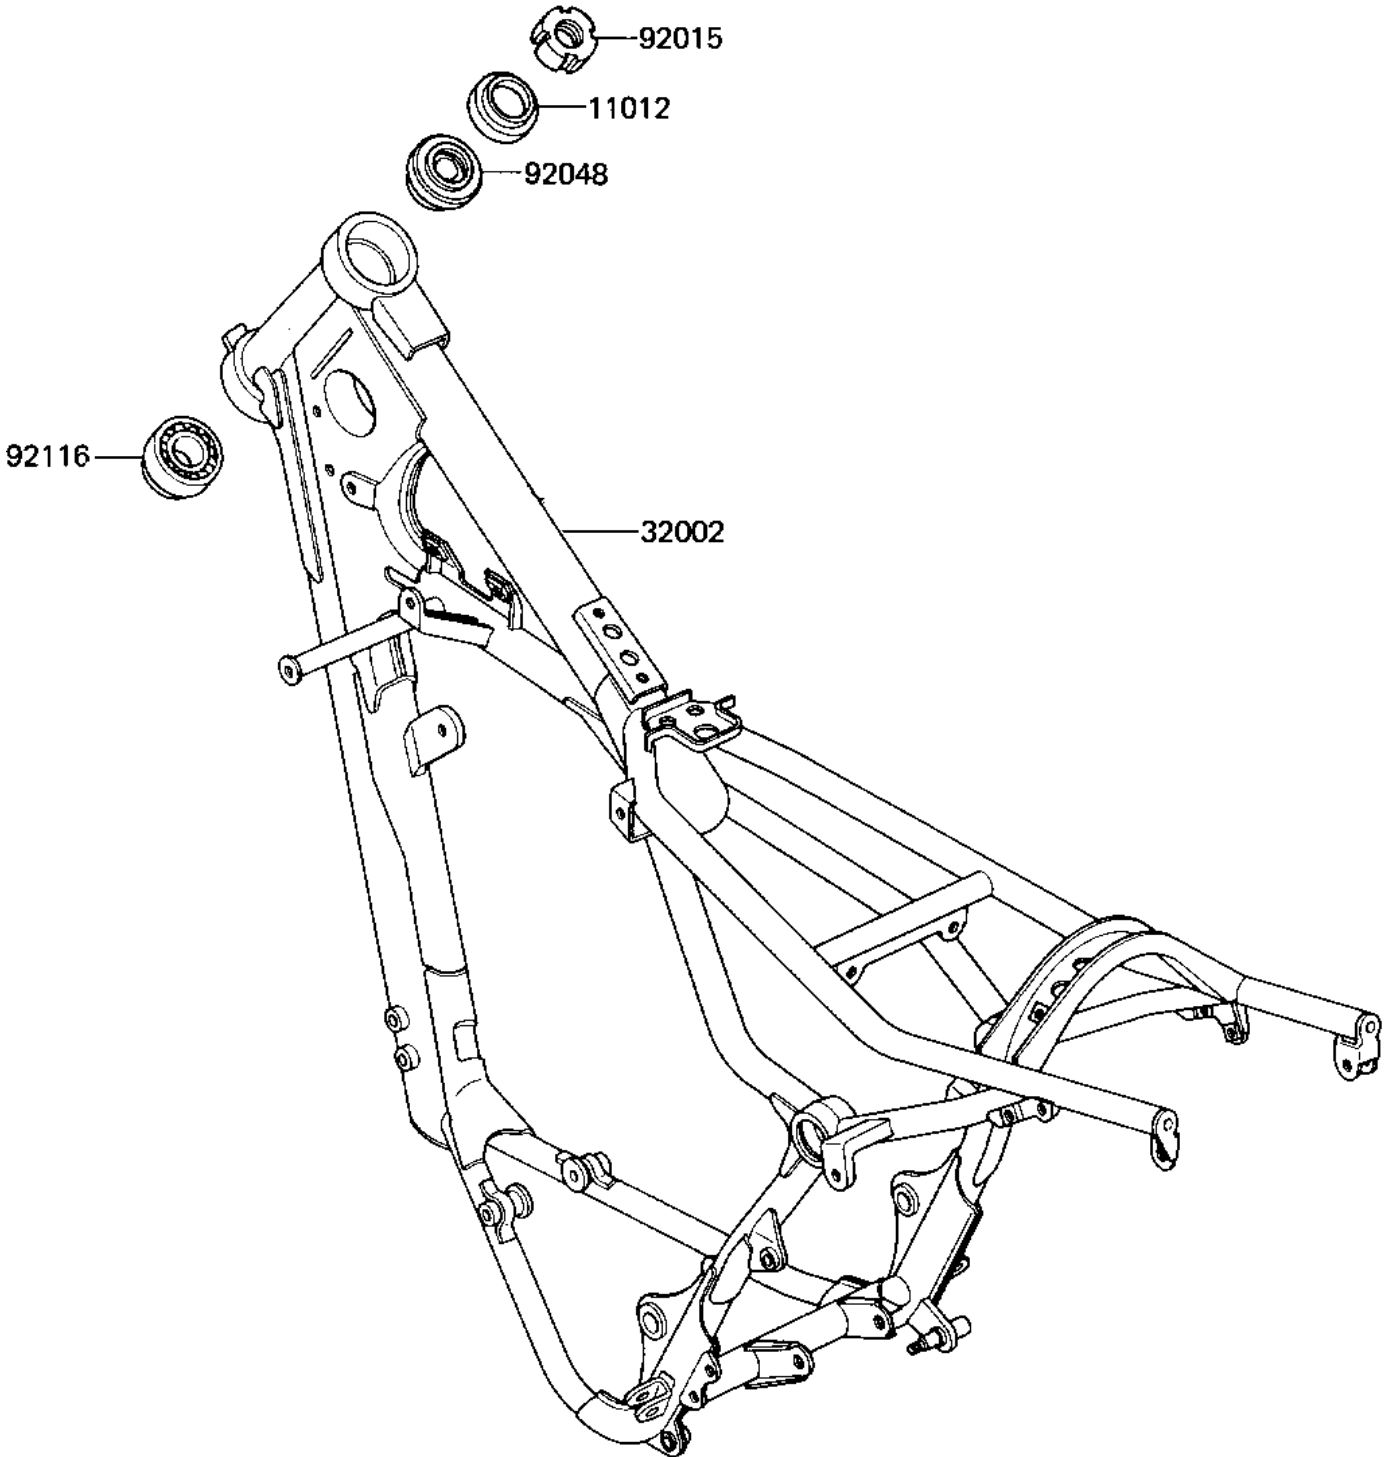

1985 KX125 PARTS DIAGRAM

FRAME

1 21 20-0201

1985 KX125 PARTS LIST

FRAME

ITEM NAME	PART NUMBER	QUANTITY
CAP,STEERING STEM (Ref # 11012)	46098-015	1
FRAME-COMP (Ref # 32002)	32002-1770	1
NUT,25MM,T=12 (Ref # 92015)	92015-1467	1
BEARING,STEERING STEM (Ref # 92048)	92047-017	1
BEARING,ROLLER,32006 (Ref # 92116)	92116-1008	1