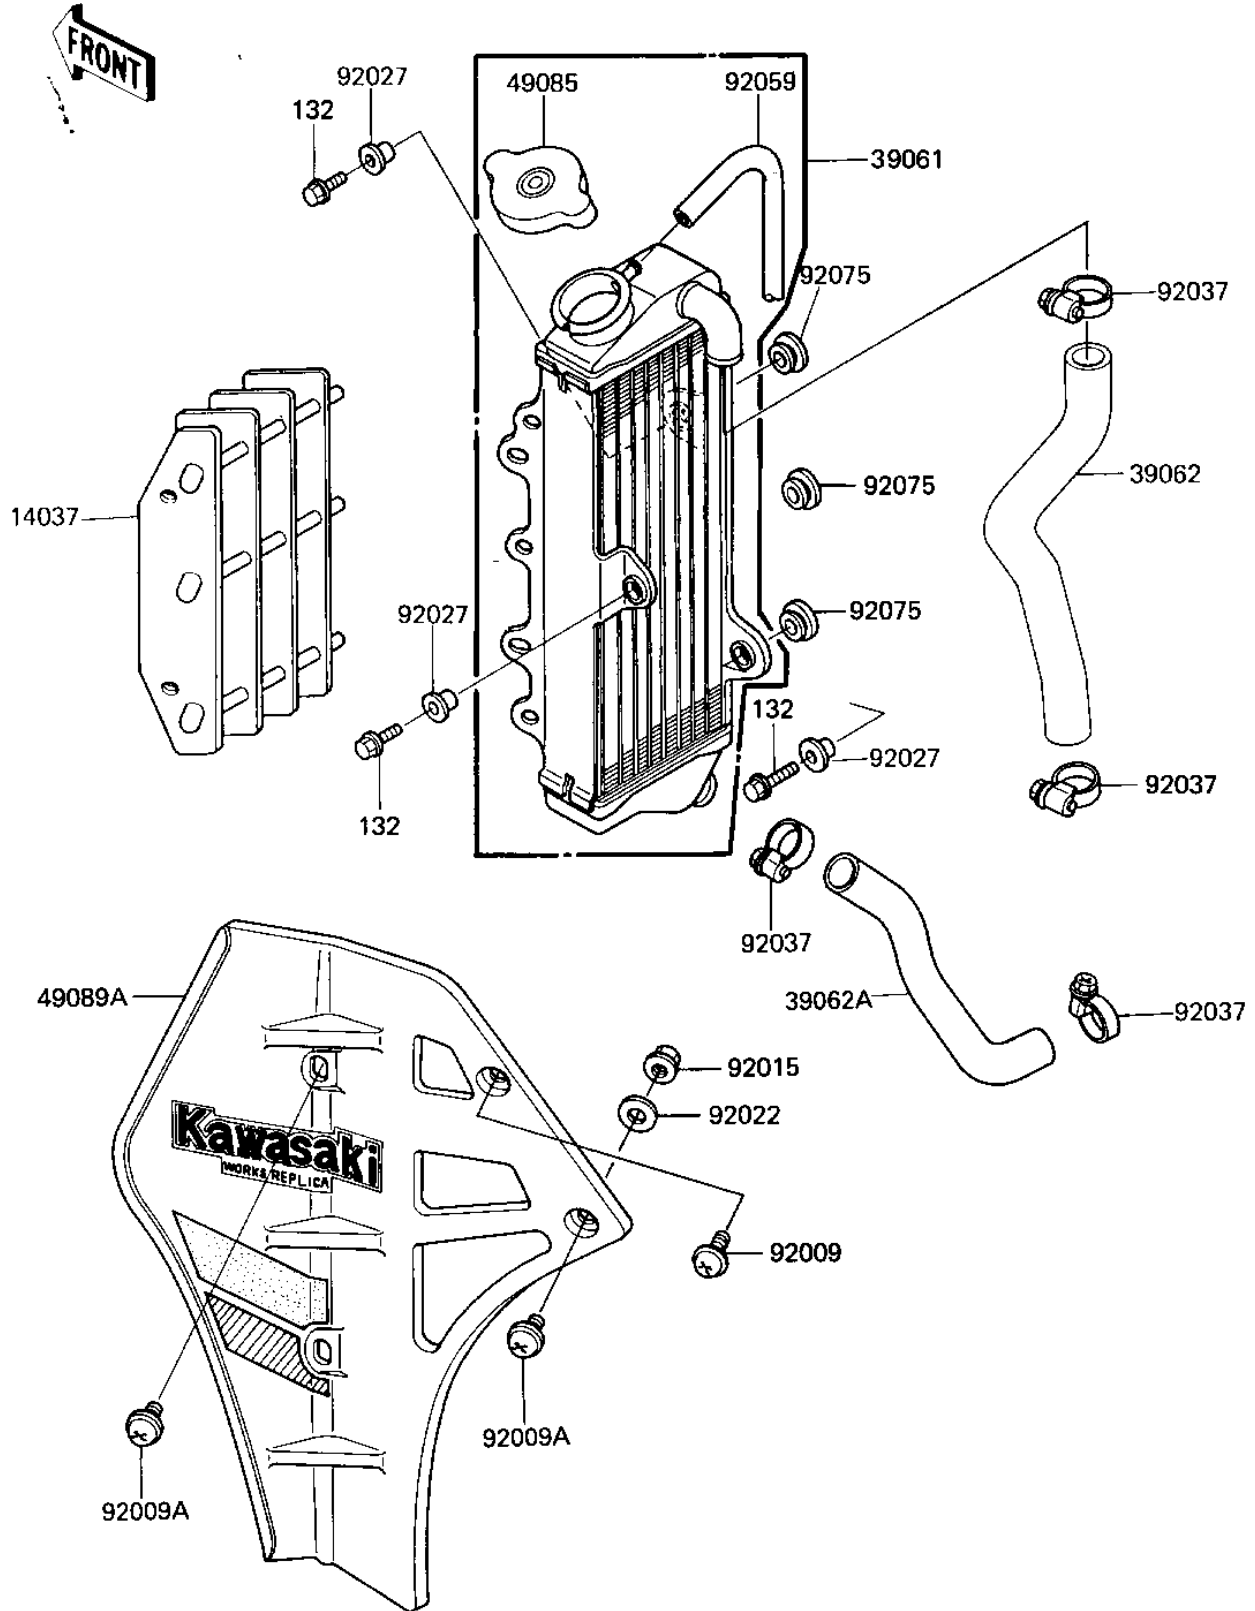

1985 KX125 PARTS DIAGRAM

RADIATOR

1985 KX125 PARTS LIST

RADIATOR

ITEM NAME	PART NUMBER	QUANTITY
SCREEN,RADIATOR (Ref # 14037)	14037-1053	1
EXCHANGER-ASSY-HEAT (Ref # 39061)	39061-1056	1
HOSE-COOLING,RADIATOR (Ref # 39062)	39062-1120	1
HOSE-COOLING,RADIATOR (Ref # 39062A)	39062-1129	1
CAP-ASSY-PRESSURE (Ref # 49085)	49085-1003	1
SHROUD-ENGINE,L.GREEN (Ref # 49089A)	49089-5003-6W	1
SCREW,6X10 (Ref # 92009)	92009-1286	1
SCREW,6X14 (Ref # 92009A)	92009-1287	3
NUT-6MM (Ref # 92015)	92015-1078	1
WASHER,6.5X18.5X2 (Ref # 92022)	92022-1462	1
COLLAR,RADIATOR GUARD (Ref # 92027)	92027-1183	3
CLAMP,COOLING HOSE (Ref # 92037)	92037-1589	4
TUBE,5X9X800 (Ref # 92059)	92059-1383	1
DAMPER,RADIATOR (Ref # 92075)	92075-1352	3
BOLT-FLANGED-SMALL (Ref # 132)	132G0625	3