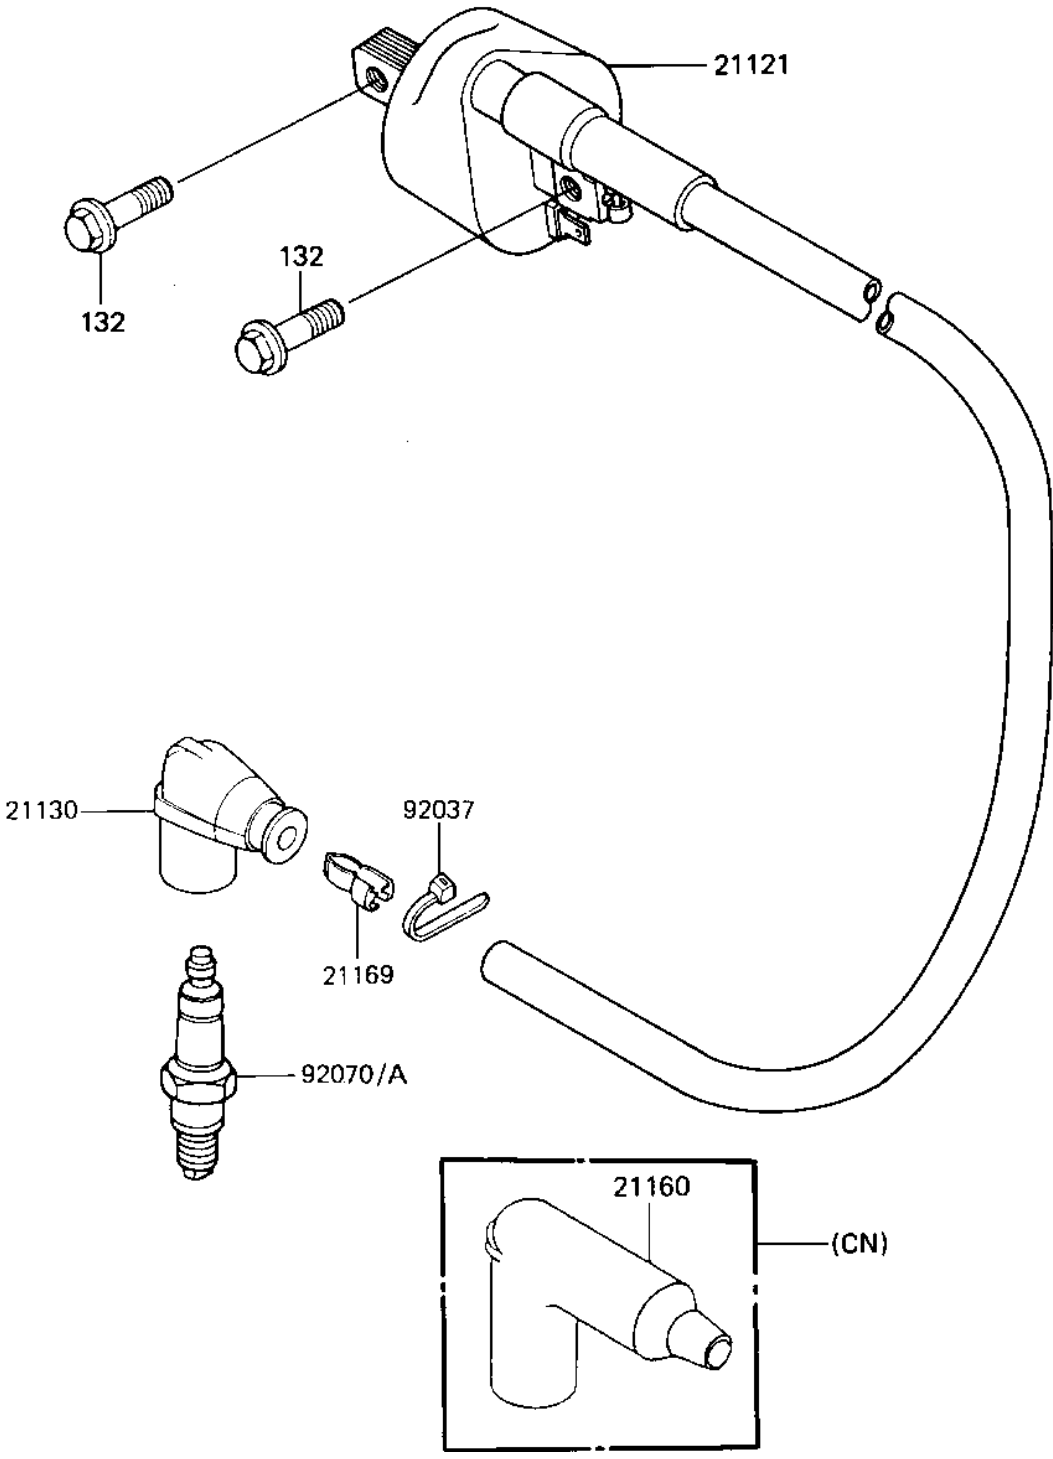

1985 KX125 PARTS DIAGRAM

IGNITION COIL

410000227

1985 KX125 PARTS LIST

IGNITION COIL

ITEM NAME	PART NUMBER	QUANTITY
COIL-IGNITION (Ref # 21121)	21121-1126	1
CAP,SPARK PLUG (Ref # 21130)	21130-1006	1
CAP ASSY,SPARK PLUG (Ref # 21160)	21160-1009	1
TERMINAL,PLUG CAP (Ref # 21169)	21169-001	1
CLAMP,SPARK PLUG CAP (Ref # 92037)	92037-1173	1
SPARK PLUG B10EV (Ref # 92070)	B10EV	1
92070-1133 (Canada) (Ref # 92070A)	92070-1070	1
BOLT-FLANGED-SMALL (Ref # 132)	132G0618	2