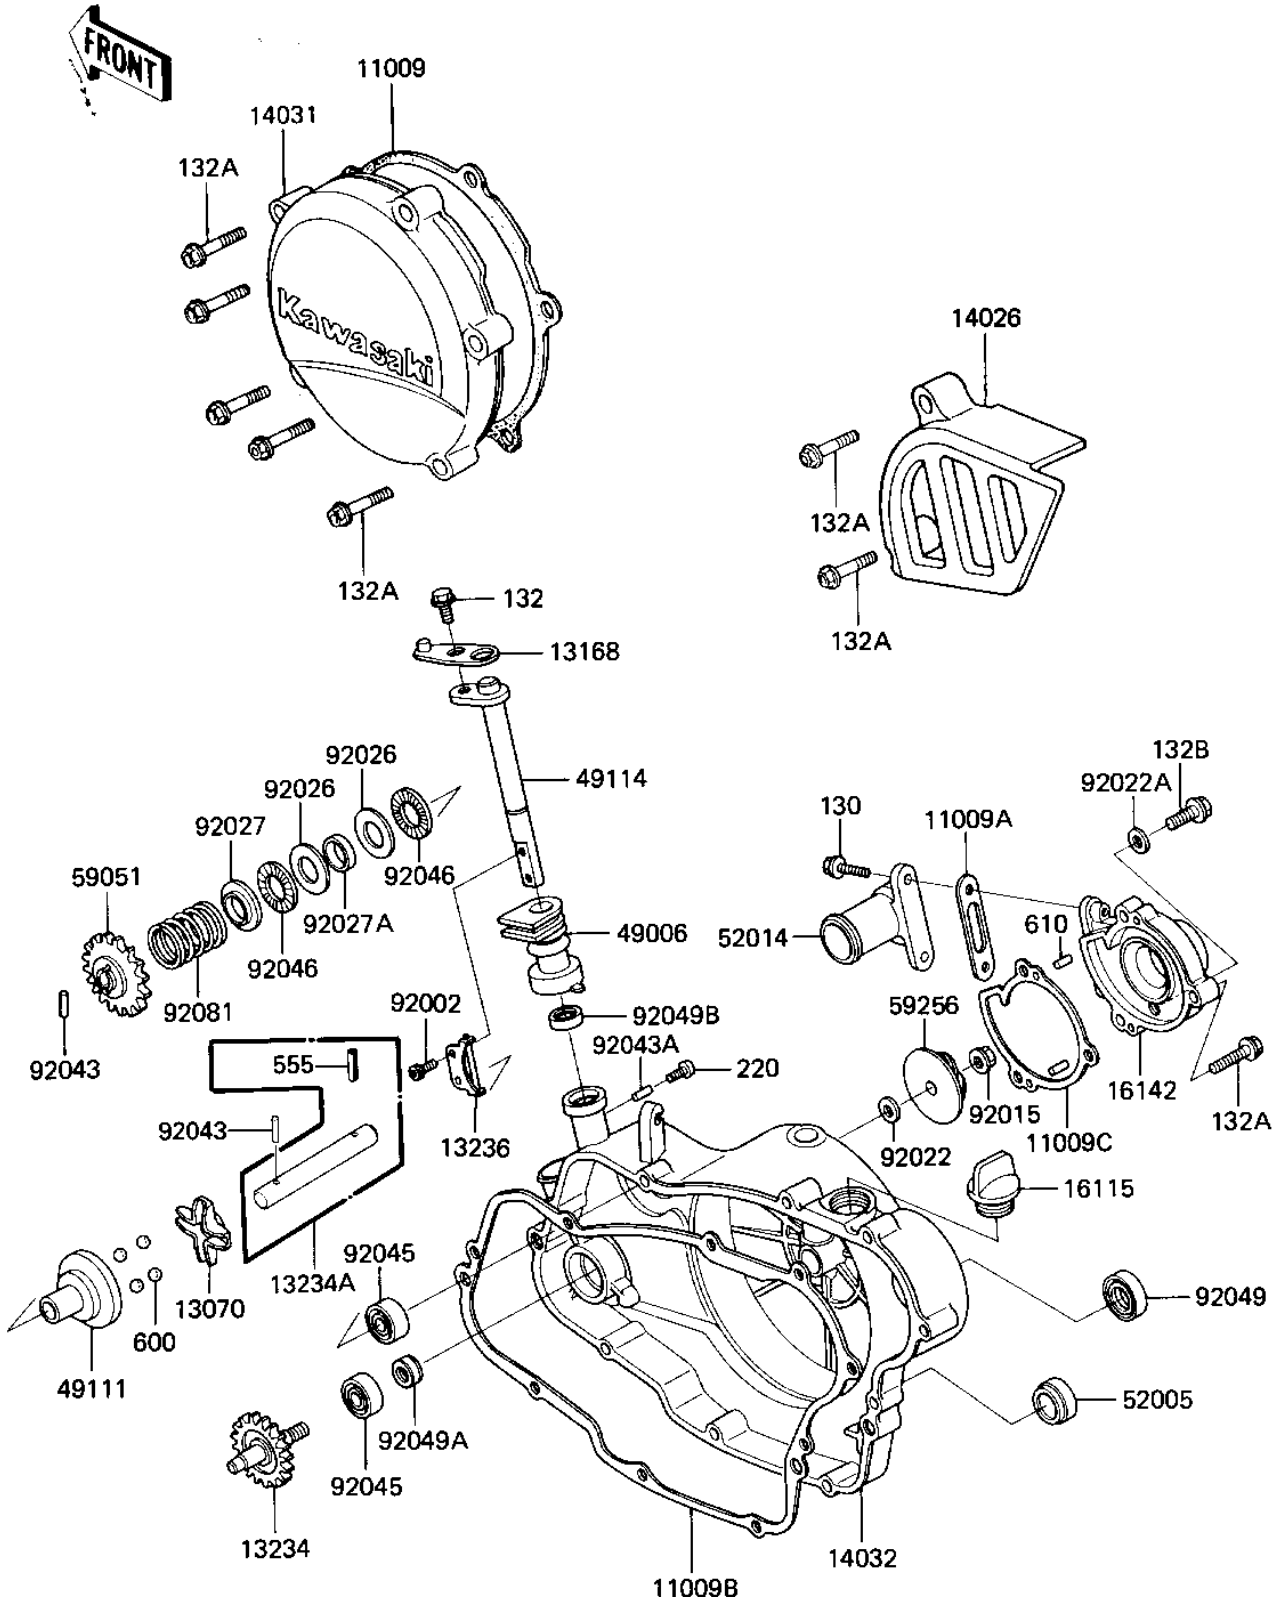

# 1985 KX125 PARTS DIAGRAM

ENGINE COVERS/WATER PUMP

E1451-0104

## ENGINE COVERS/WATER PUMP

ITEM NAME	PART NUMBER	QUANTITY
GASKET,GENERATOR COVE (Ref # 11009)	11009-1266	1
GASKET,ELBOW (Ref # 11009A)	11009-1952	1
GASKET,CLUTCH COVER (Ref # 11009B)	11009-1453	1
GASKET,WATER PUMP COV (Ref # 11009C)	11009-1998	1
GUIDE (Ref # 13070)	13070-1122	1
LEVER,GOVERNOR (Ref # 13168)	13168-1248	1
SHAFT-COMP,WATER PUMP (Ref # 13234)	13234-1053	1
SHAFT-COMP,GOVERNOR (Ref # 13234A)	13234-1059	1
LEVER-COMP,PUMP (Ref # 13236)	13236-1250	1
COVER-CHAIN (Ref # 14026)	14026-1119	1
COVER-GENERATOR (Ref # 14031)	14031-1074	1
COVER-CLUTCH (Ref # 14032)	14032-1177	1
FILLER,OIL (Ref # 16115)	16115-018	1
COVER-PUMP,WATER (Ref # 16142)	16142-1058	1
BOOT,GOVERNOR (Ref # 49006)	49006-1171	1
HOLDER-GOVERNOR WEIGH (Ref # 49111)	49111-1051	1
SHAFT-GOVERNOR (Ref # 49114)	49114-1051	1
GAUGE,OIL LEVEL (Ref # 52005)	52005-1055	1
ELBOW (Ref # 52014)	52014-5001	1
GEAR-SPUR,GOVERNOR (Ref # 59051)	59051-1126	1
IMPELLER,WATER PUMP (Ref # 59256)	59256-1002	1
BOLT,SOCKET,4X8 (Ref # 92002)	92002-1403	2
NUT-6MM (Ref # 92015)	92015-1078	1
WASHER,6X14X2 (Ref # 92022)	92022-1393	1
WASHER,8.2X14X1 (Ref # 92022A)	92022-1488	1
SPACER,15X28X1 (Ref # 92026)	92026-1238	2
COLLAR (Ref # 92027)	92027-1838	1
COLLAR,15.2X17X4 (Ref # 92027A)	92027-1839	1
PIN,3X12.8 (Ref # 92043)	92043-1256	1