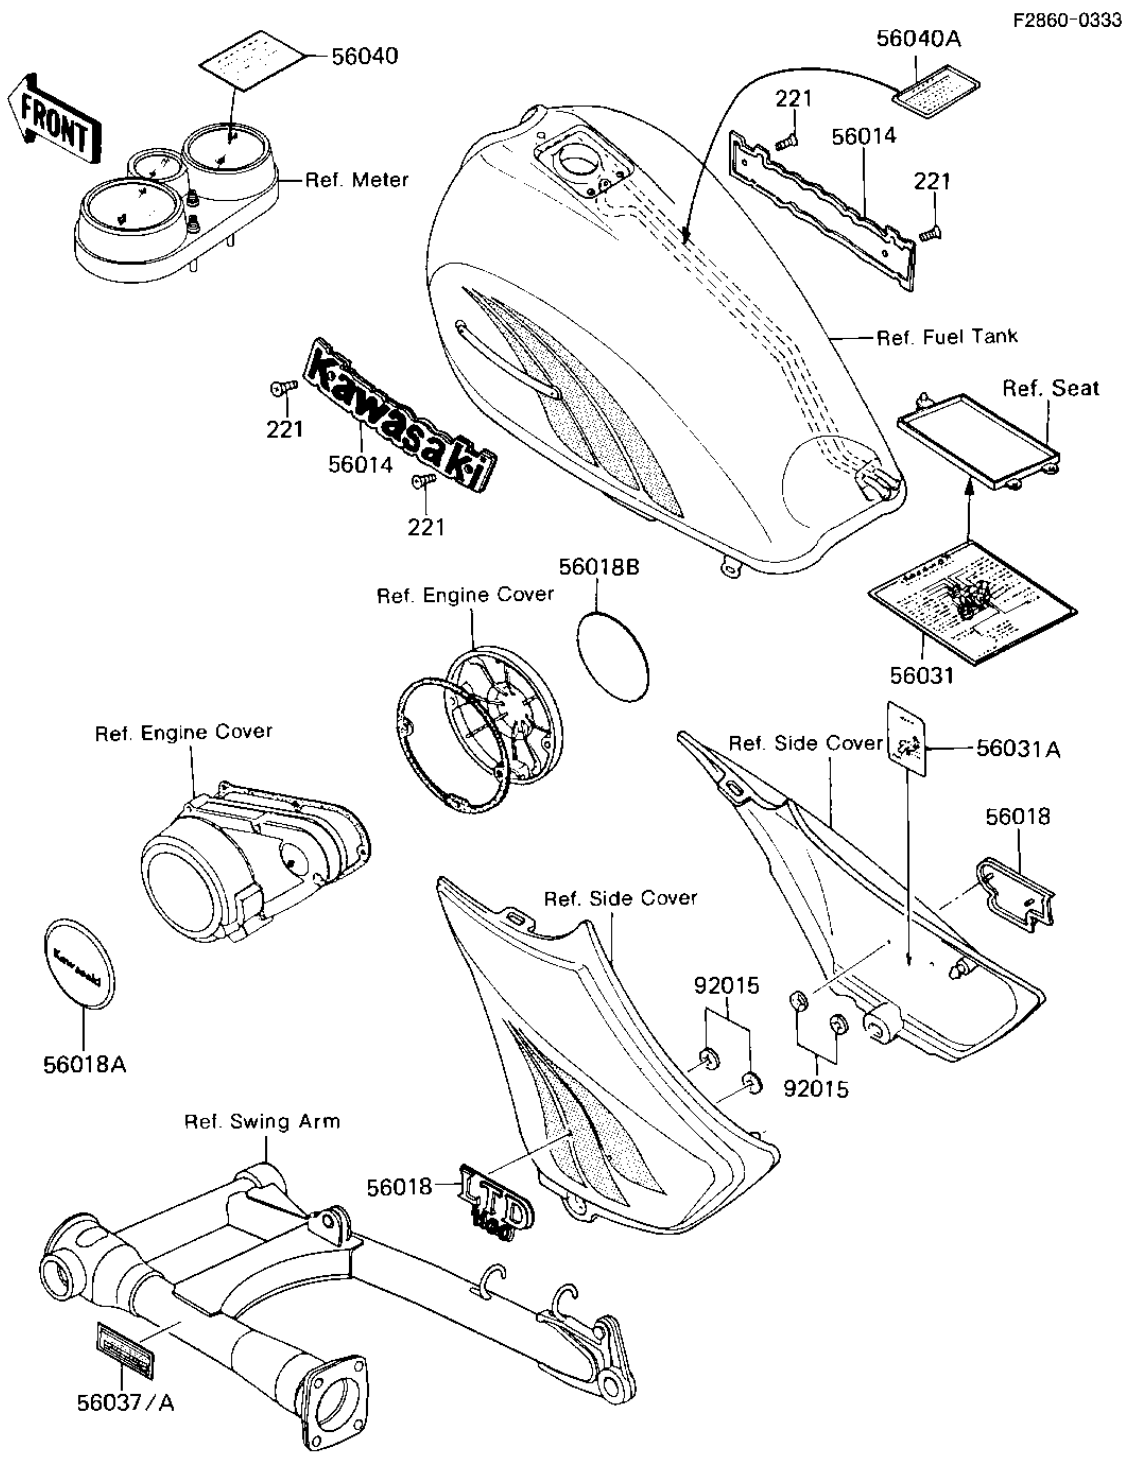

# 1984 LTD Shaft PARTS DIAGRAM

LABELS

F2860-0333

# 1984 LTD Shaft PARTS LIST

## LABELS

ITEM NAME	PART NUMBER	QUANTITY
EMBLEM,FUEL TANK,"KAW (Ref # 56014)	56014-1062	2
MARK,SIDE COVER,LTD11 (Ref # 56018)	56018-1329	2
MARK,GENERATOR COVER (Ref # 56018A)	56018-1430	1
MARK,PULSING COIL COV (Ref # 56018B)	56018-1432	1
LABEL,DAILY SAFETY (Ref # 56031)	56031-1215	1
LABEL-MANUAL,BATTERY (Ref # 56031A)	56031-1347	1
LABEL,TIRE & LOAD (Ref # 56037)	56037-1278	1
LABEL-SPECIFICATION,TIRE& (Can (Ref # 56037A)	56037-1283	1
LABEL,BRAKE-IN (Ref # 56040)	56040-1007	1
LABEL-WARNING,FUEL TK (Ref # 56040A)	56040-1121	1
NUT,LOCK,3MM (Ref # 92015)	92018-005	4
SCREW-CSK-CROS (Ref # 221)	221C0306	4