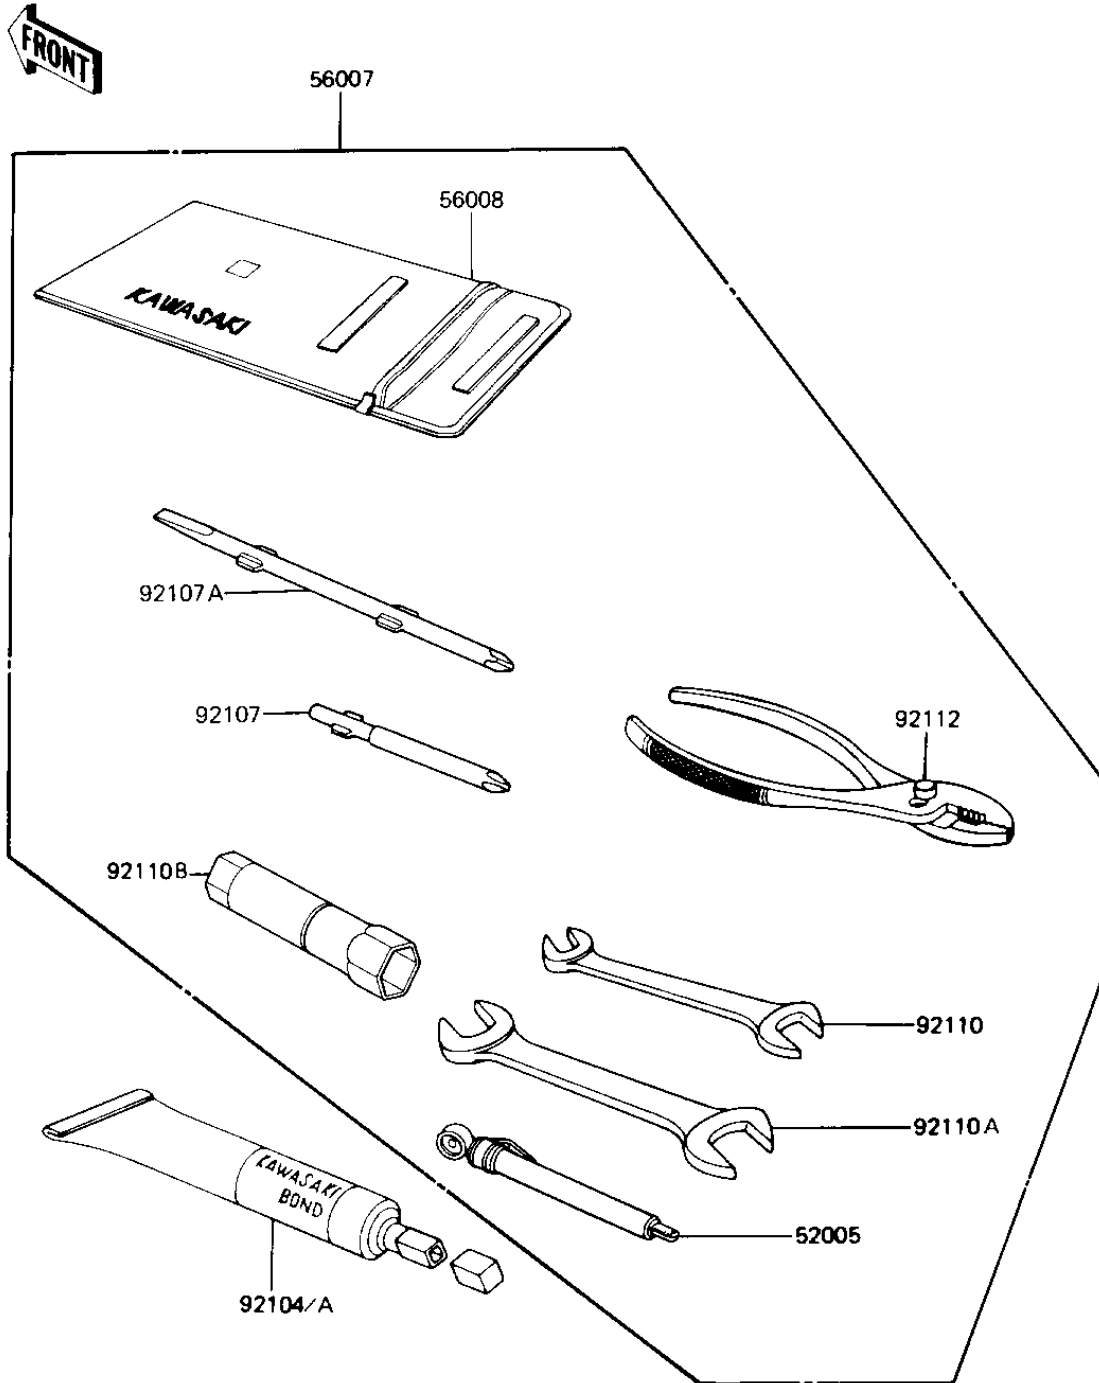

1984 LTD Shaft PARTS DIAGRAM

OWNER TOOLS

F2810-0107

1984 LTD Shaft PARTS LIST

OWNER TOOLS

ITEM NAME	PART NUMBER	QUANTITY
GAUGE,AIR,3.5KG/CM2 (Ref # 52005)	52005-1031	1
TOOLKIT (Ref # 56007)	56007-1216	1
BAG,TOOL (Ref # 56008)	56008-006	1
LIQUID GASKET (Ref # 92104)	92104-002	1
GASKET-LIQUID,BLACK (Ref # 92104A)	92104-1003	1
TOOL-DRIVER,#3PHILLIP (Ref # 92107)	92107-1002	1
TOOL-DRIVER (Ref # 92107A)	92107-1052	1
TOOL-WRENCH,OPEN END (Ref # 92110)	92110-1038	1
TOOL-WRENCH,OPEN END, (Ref # 92110A)	92110-1153	1
TOOL-WRENCH (Ref # 92110B)	92110-1115	1
PLIERS,160MM (Ref # 92112)	92112-003	1