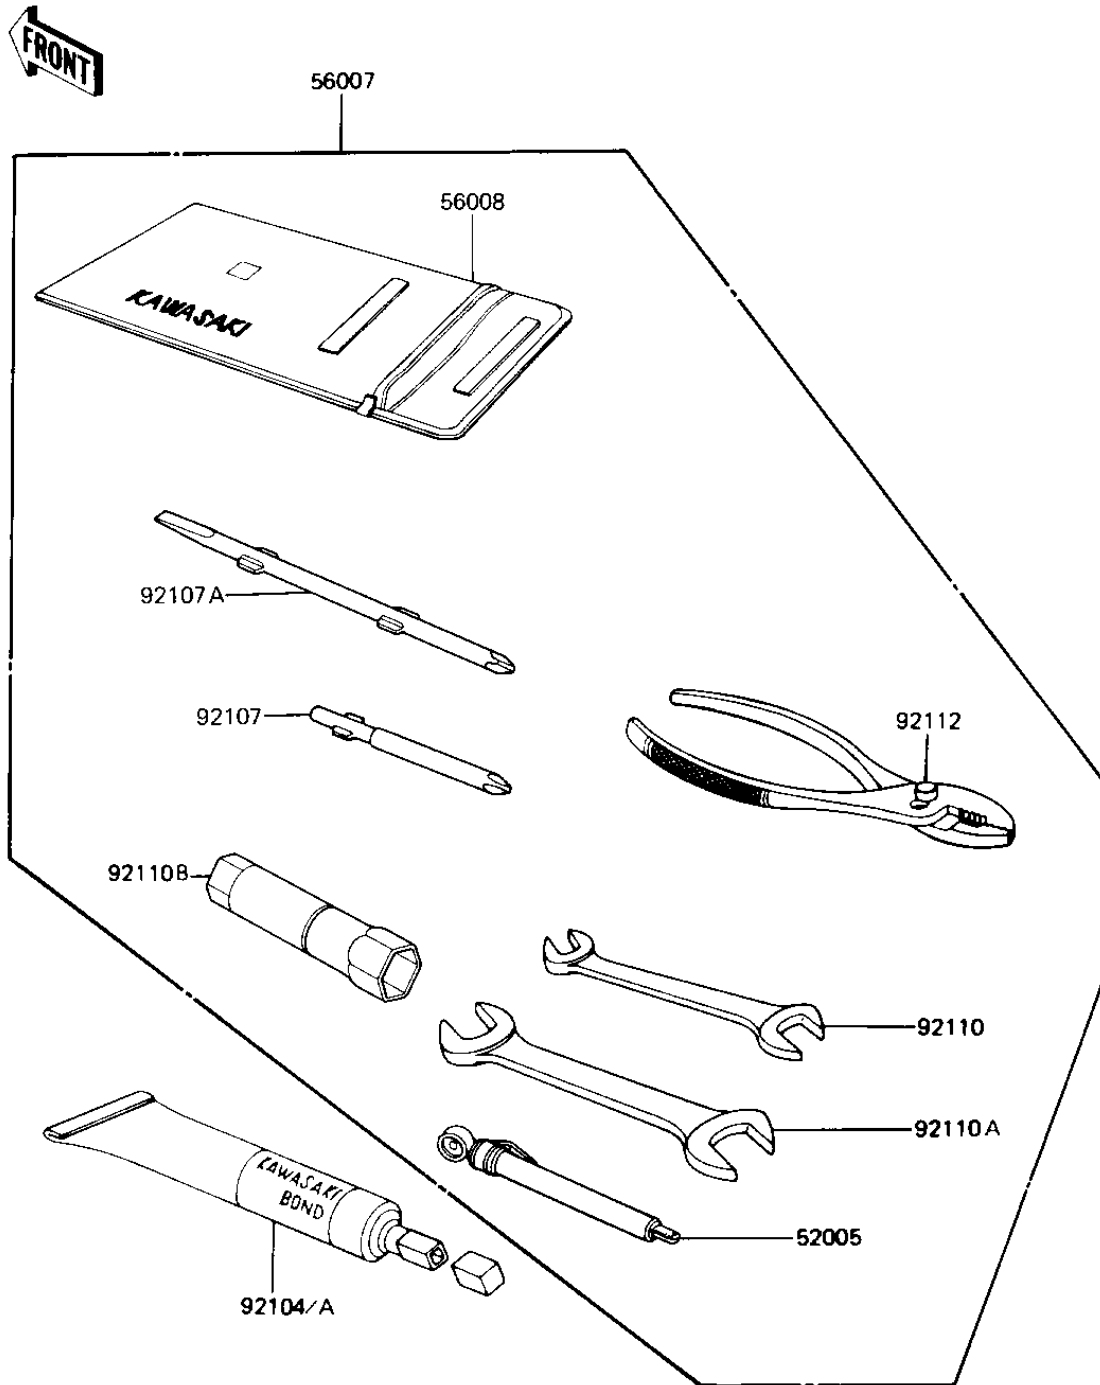

1984 LTD Shaft PARTS DIAGRAM

OWNER TOOLS

F2810-0107

1984 LTD Shaft PARTS LIST

OWNER TOOLS

ITEM NAME	PART NUMBER	QUANTITY
GAUGE,AIR,3.5KG/CM2 (Ref # 52005)	52005-1031	1
TOOLKIT (Ref # 56007)	56007-1216	1
BAG,TOOL (Ref # 56008)	56008-006	1
LIQUID GASKET (Ref # 92104)	92104-002	1
GASKET-LIQUID,BLACK (Ref # 92104A)	92104-1003	1
TOOL-DRIVER,#3PHILLIP (Ref # 92107)	92107-1002	1
TOOL-DRIVER (Ref # 92107A)	92107-1052	1
TOOL-WRENCH,OPEN END (Ref # 92110)	92110-1038	1
TOOL-WRENCH,OPEN END, (Ref # 92110A)	92110-1153	1
TOOL-WRENCH (Ref # 92110B)	92110-1115	1
PLIERS,160MM (Ref # 92112)	92112-003	1