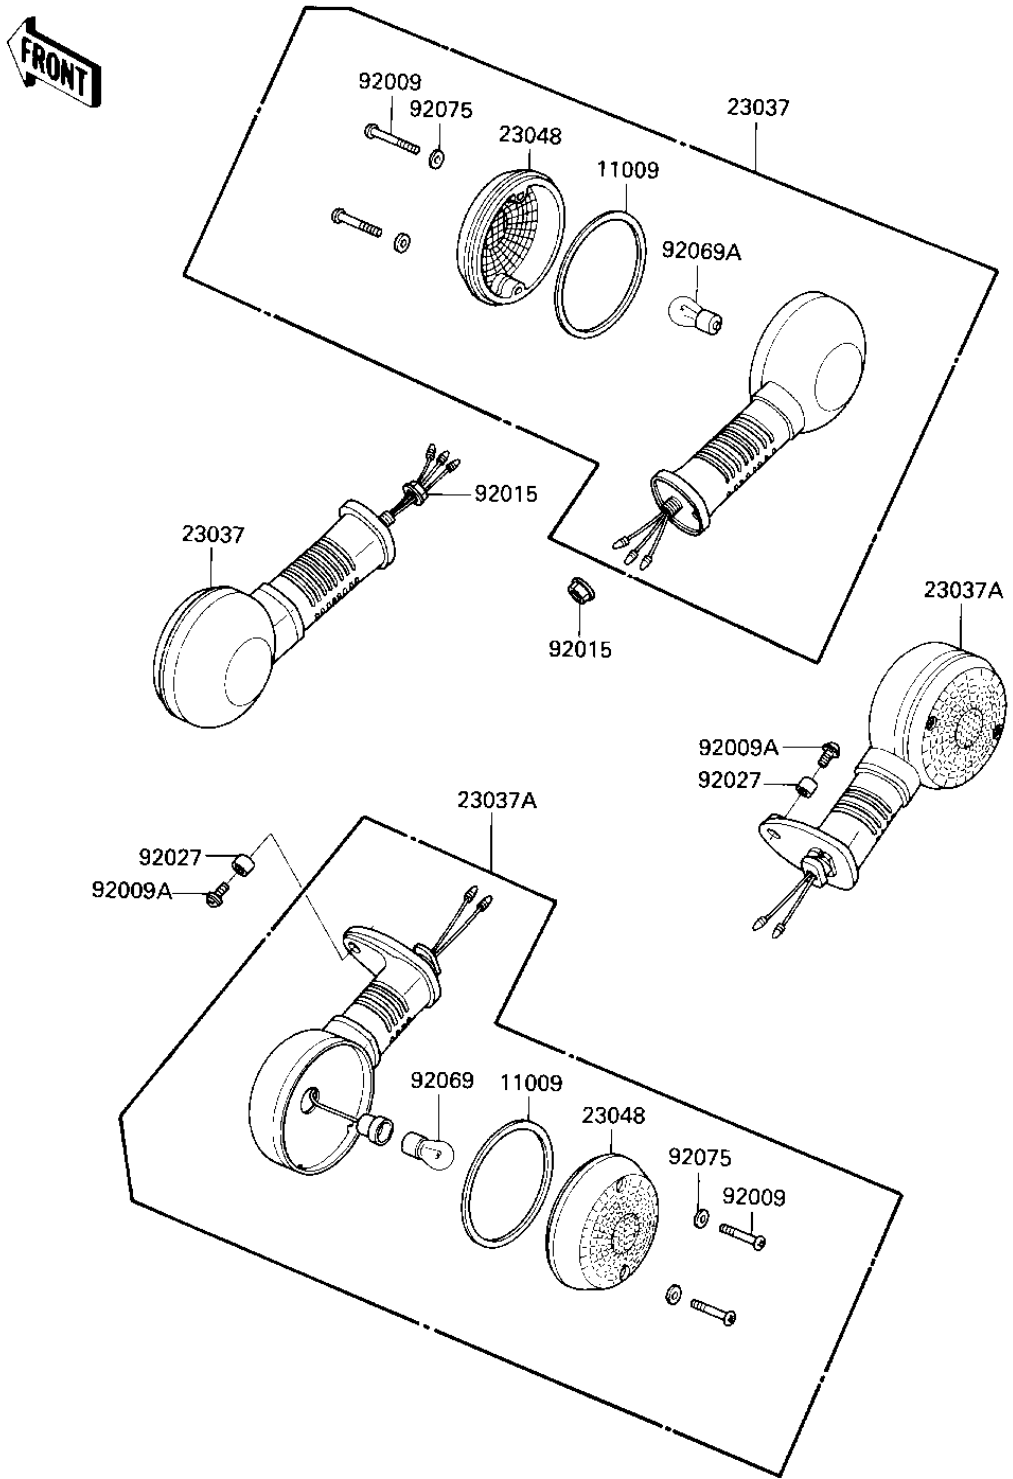

1984 LTD Shaft PARTS DIAGRAM

TURN SIGNALS

F2730-0136

1984 LTD Shaft PARTS LIST

TURN SIGNALS

ITEM NAME	PART NUMBER	QUANTITY
GASKET,SIGNAL LAMP (Ref # 11009)	11009-1413	4
LAMP-ASSY-SIGNAL,FR (Ref # 23037)	23037-1207	2
LAMP-ASSY-SIGNAL,RR (Ref # 23037A)	23037-1208	2
LENS-SIGNAL LAMP (Ref # 23048)	23048-1066	4
SCREW,TAPPING,4X25 (Ref # 92009)	92009-1069	8
SCREW,6X14 (Ref # 92009A)	92009-1288	2
NUT,FLANGED,10MM (Ref # 92015)	92015-1428	2
COLLAR (Ref # 92027)	92027-103	2
BULB 12V 32CP (Ref # 92069)	92069-055	2
BULB,12V 23/8W (Ref # 92069A)	92069-060	2
WASHER-PLAIN,4MM (Ref # 92075)	23058-002	8