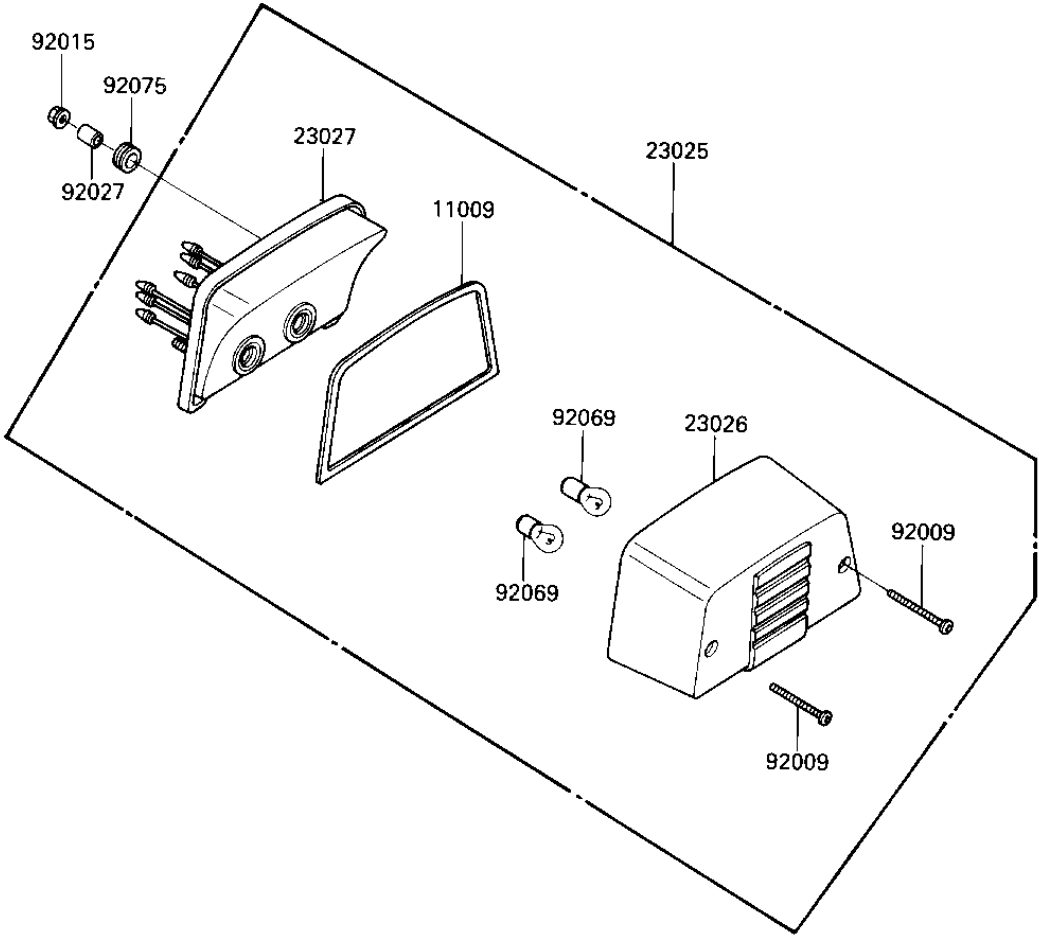

1984 LTD Shaft PARTS DIAGRAM

TAILLIGHT

F2720-0184

1984 LTD Shaft PARTS LIST

TAILLIGHT

ITEM NAME	PART NUMBER	QUANTITY
GASKET,TAIL LAMP (Ref # 11009)	11009-1412	1
LAMP-TAIL (Ref # 23025)	23025-1108	1
LENS,TAIL LAMP (Ref # 23026)	23026-1057	1
BODY-COMP-TAIL LAMP (Ref # 23027)	23027-1057	1
SCREW,TAPPING,4X25 (Ref # 92009)	92009-1069	1
NUT-6MM (Ref # 92015)	92015-1078	1
COLLAR (Ref # 92027)	92027-251	1
BULB,12V 32/3CP (Ref # 92069)	92069-059	1
DAMPER RUBBER,RR FENR (Ref # 92075)	92075-209	1