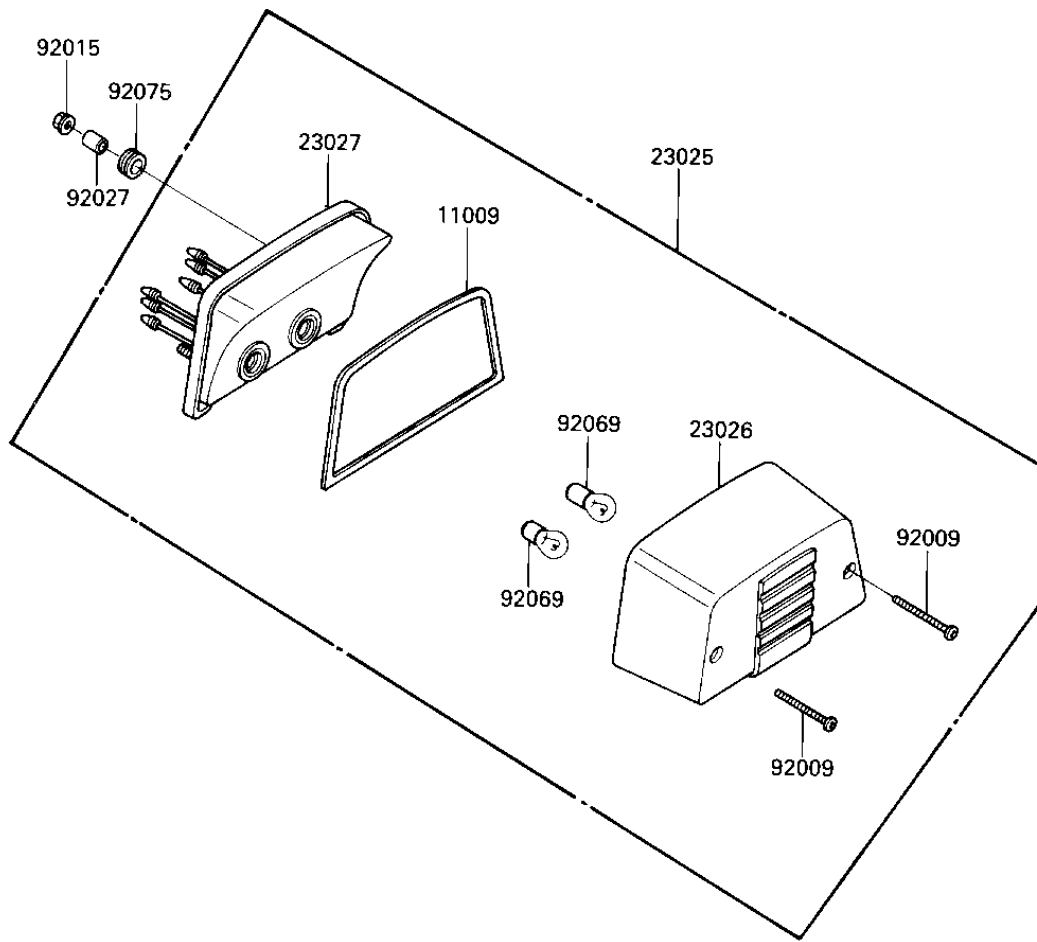

1984 LTD Shaft PARTS DIAGRAM

TAILLIGHT

F2720-0184

1984 LTD Shaft PARTS LIST

TAILLIGHT

ITEM NAME	PART NUMBER	QUANTITY
GASKET,TAIL LAMP (Ref # 11009)	11009-1412	1
LAMP-TAIL (Ref # 23025)	23025-1108	1
LENS,TAIL LAMP (Ref # 23026)	23026-1057	1
BODY-COMP-TAIL LAMP (Ref # 23027)	23027-1057	1
SCREW,TAPPING,4X25 (Ref # 92009)	92009-1069	2
NUT-6MM (Ref # 92015)	92015-1078	2
COLLAR (Ref # 92027)	92027-251	2
BULB,12V 32/3CP (Ref # 92069)	92069-059	2
DAMPER RUBBER,RR FENR (Ref # 92075)	92075-209	2