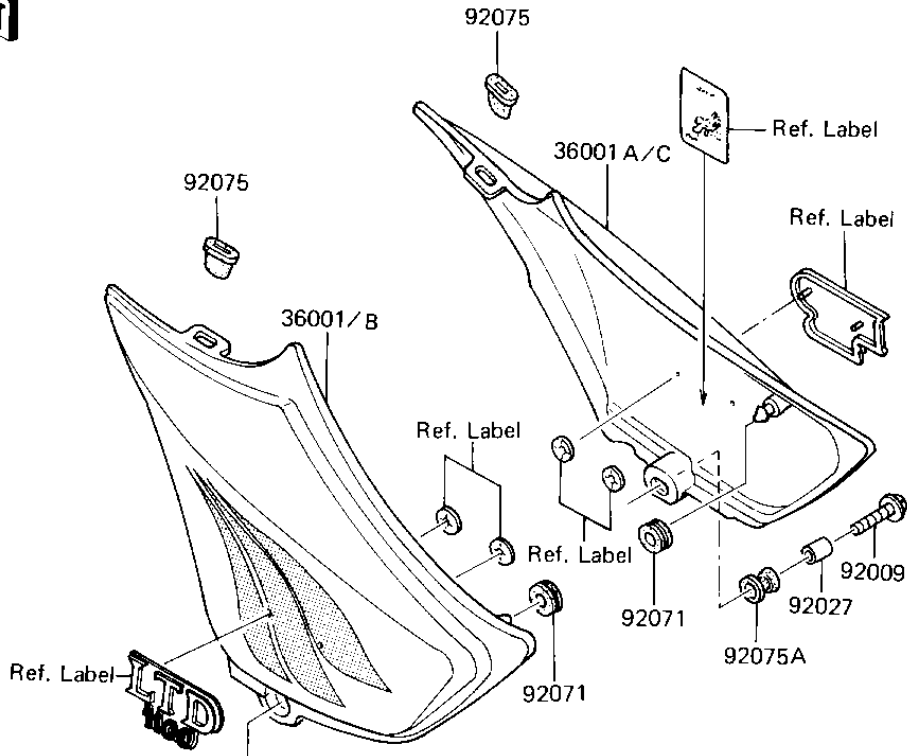

1984 LTD Shaft PARTS DIAGRAM

SIDE COVERS

F2611-0005

1984 LTD Shaft PARTS LIST

SIDE COVERS

ITEM NAME	PART NUMBER	QUANTITY
COVER-SIDE,LH,EBONY (Ref # 36001)	36001-5402-H8	1
COVER-SIDE,RH,EBONY (Ref # 36001A)	36001-5403-H8	1
COVER-SIDE,LH,L.C.RED (Ref # 36001B)	36001-5406-L2	1
COVER-SIDE,RH,L.C.RED (Ref # 36001C)	36001-5407-L2	1
SCREW,6X20,BLACK (Ref # 92009)	92009-1251	2
COLLAR,REAR FENDER (Ref # 92027)	92027-162	2
GROMMET (Ref # 92071)	92071-056	2
DAMPER,SIDE COVER (Ref # 92075)	92075-1445	2
RUBBER,FENDER COVER (Ref # 92075A)	92075-174	2