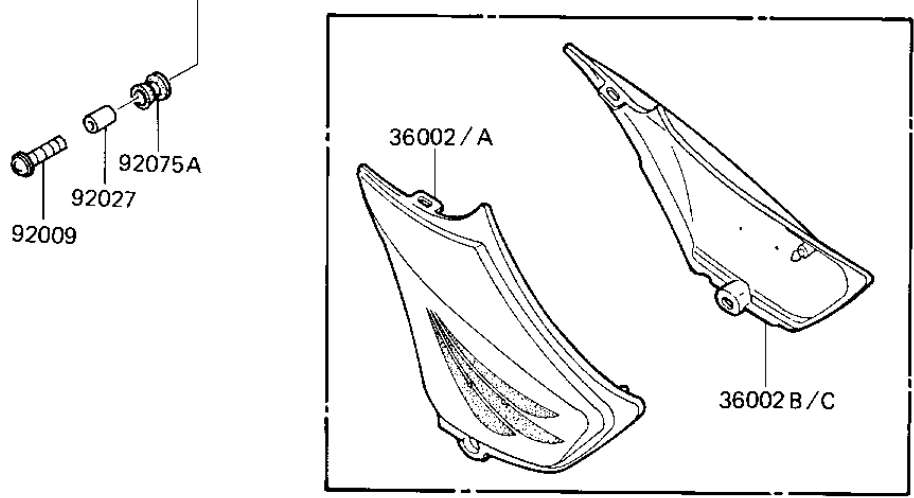

1984 LTD Shaft PARTS DIAGRAM

SIDE COVERS

F2611-0005

1984 LTD Shaft PARTS LIST

SIDE COVERS

ITEM NAME	PART NUMBER	QUANTITY
COVER-SIDE,LH,EBONY (Ref # 36001)	36001-5402-H8	1
COVER-SIDE,RH,EBONY (Ref # 36001A)	36001-5403-H8	1
COVER-SIDE,LH,L.C.RED (Ref # 36001B)	36001-5406-L2	1
COVER-SIDE,RH,L.C.RED (Ref # 36001C)	36001-5407-L2	1
SCREW,6X20,BLACK (Ref # 92009)	92009-1251	2
COLLAR,REAR FENDER (Ref # 92027)	92027-162	2
GROMMET (Ref # 92071)	92071-056	2
DAMPER,SIDE COVER (Ref # 92075)	92075-1445	2
RUBBER,FENDER COVER (Ref # 92075A)	92075-174	2