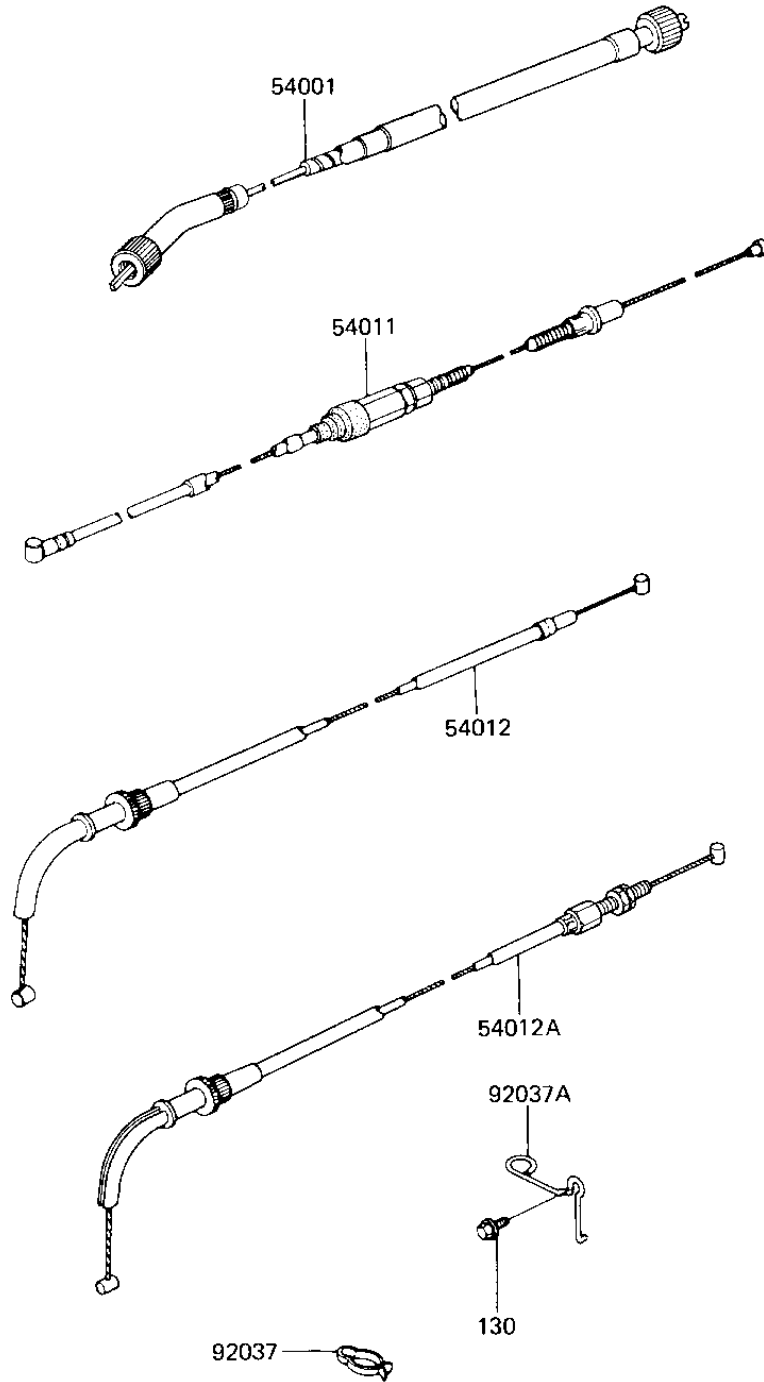

1984 LTD Shaft PARTS DIAGRAM

CABLES

F2540-0236

1984 LTD Shaft PARTS LIST

CABLES

ITEM NAME	PART NUMBER	QUANTITY
CABLE-SPEEDOMETER (Ref # 54001)	54001-1106	1
CABLE-CLUTCH (Ref # 54011)	54011-1220	1
CABLE-THROTTLE (Ref # 54012)	54012-1110	1
CLAMP,CABLE (Ref # 92037)	92037-093	1
CLAMP,CLUTCH CABLE (Ref # 92037A)	92037-1253	1
BOLT-FLANGED,6X10,BLA (Ref # 130)	130C0610	1