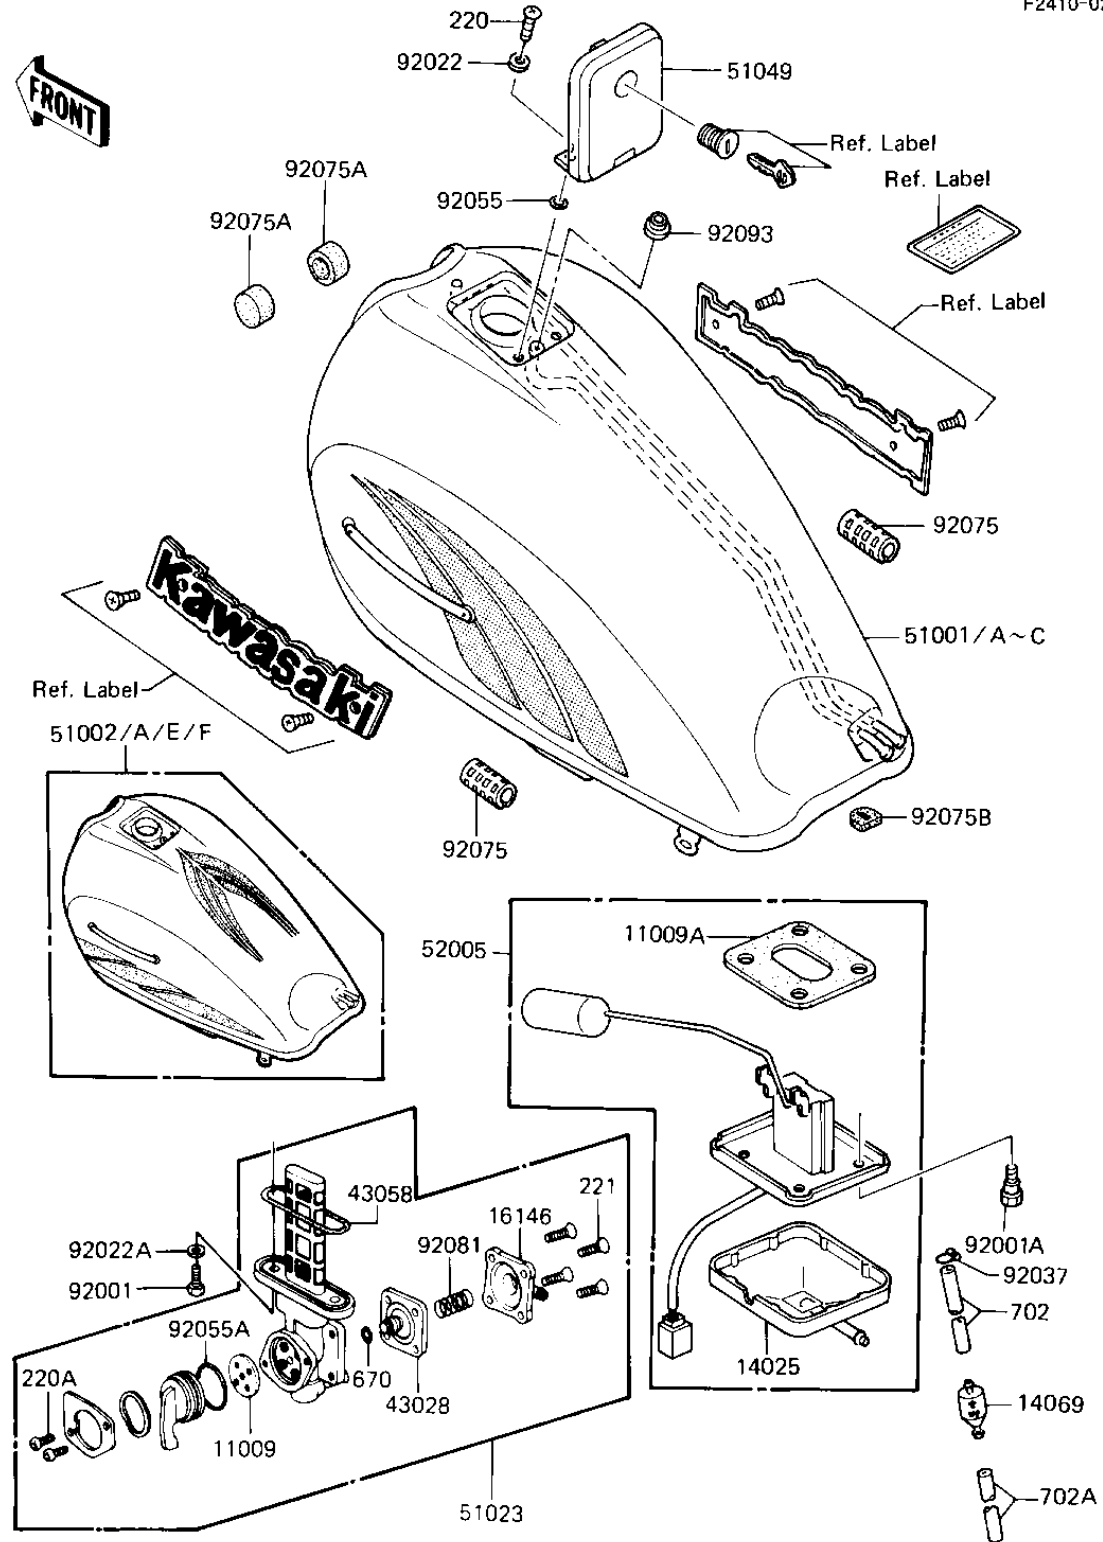

1984 LTD Shaft PARTS DIAGRAM

FUEL TANK

F2410-0289

1984 LTD Shaft PARTS LIST

FUEL TANK

ITEM NAME	PART NUMBER	QUANTITY
GASKET,TAP VALVE (Ref # 11009)	11009-1194	1
GASKET,FUEL GAUGE (Ref # 11009A)	11009-1656	1
COVER,FUEL GAGE (Ref # 14025)	14025-1536	1
BREATHER,FUEL TANK (Ref # 14069)	14069-1004	1
COVER ASSY,TAP (Ref # 16146)	16146-1005	1
DIAPHRAGM ASSY,TAP (Ref # 43028)	43028-1015	1
"O" RING (Ref # 43058)	51039-010	1
TANK-COMP-FUEL,EBONY (Ref # 51001)	51001-5437-H8	1
TANK-COMP-FUEL,L.C.RE (Ref # 51001A)	51001-5437-L2	1
TANK-FUEL,C.RED (Ref # 51001B)	51001-5445-L2	1
TANK-FUEL,EBONY (Ref # 51001C)	51001-5446-H8	1
TAP ASSY,FUEL (Ref # 51023)	51023-1031	1
CAP,TANK-FUEL (Ref # 51049)	51049-1058	1
GAUGE,FUEL (Ref # 52005)	52005-1066	1
BOLT,6X20,FUEL TAP (Ref # 92001)	92001-1091	2
BOLT,FUEL GAGE (Ref # 92001A)	92001-1705	4
WASHER,PLAIN (Ref # 92022)	92022-1038	2
WASHER-PLAIN (Ref # 92022A)	92022-183	2
CLAMP FUEL PIPE (Ref # 92037)	92037-010	1
"O" RING (Ref # 92055)	92055-1023	2
"O" RING,TAP LEVER (Ref # 92055A)	92055-1027	1
DAMPER RUBBER (Ref # 92075)	92075-084	2
DAMPER RUBBER,FL TANK (Ref # 92075A)	92075-125	2
DAMPER RUBBER FUEL TA (Ref # 92075B)	92075-295	1
SPRING,TAP (Ref # 92081)	92081-1171	1
OIL SEAL,FUEL TANK (Ref # 92093)	92093-1030	1
SCREW PAN HEAD 5X10 (Ref # 220)	220B0510	2
SCREW-PAN-CROS (Ref # 220A)	220C0308	2
SCREW-CSK-CROS,4X14 (Ref # 221)	221B0414	4

1984 LTD Shaft PARTS LIST

FUEL TANK

ITEM NAME	PART NUMBER	QUANTITY
"O" RING,4MM (Ref # 670)	670B1504	1
TUBE-BREATHER (BULK) (Ref # 702)	702A071000	1
TUBE,RUBBER,7X10X400 (Ref # 702A)	702A07400	1