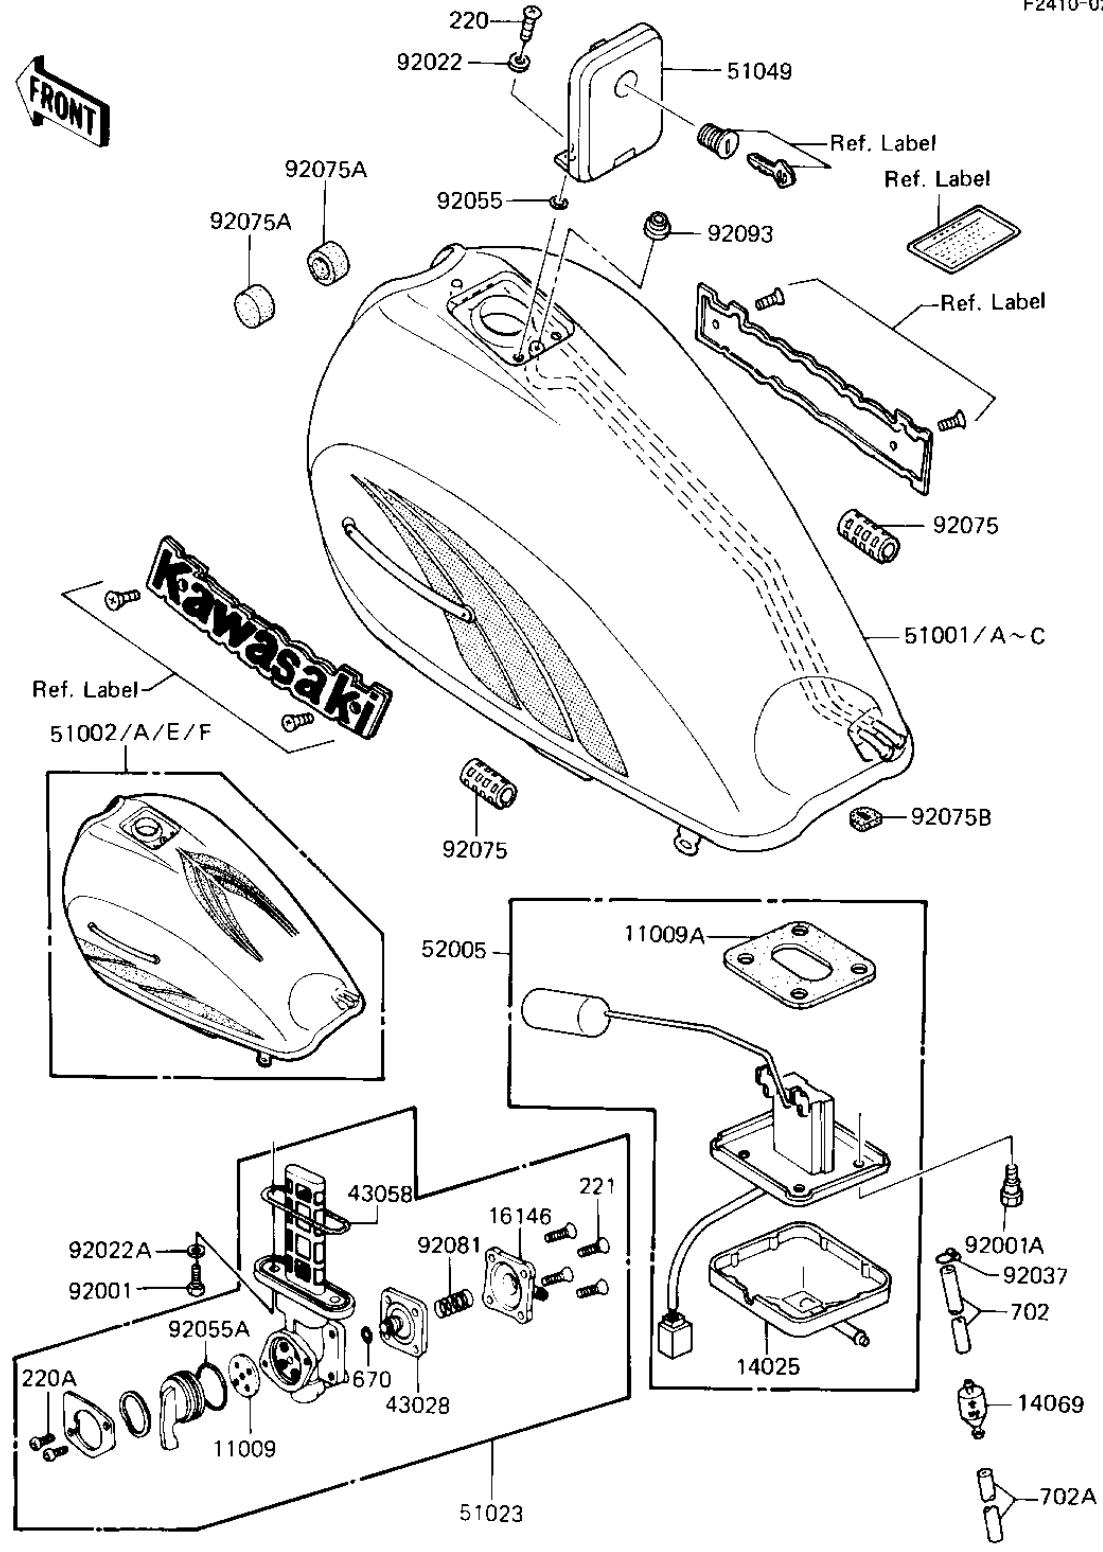

1984 LTD Shaft PARTS DIAGRAM

FUEL TANK

F2410-U289

1984 LTD Shaft PARTS LIST

FUEL TANK

ITEM NAME	PART NUMBER	QUANTITY
GASKET,TAP VALVE (Ref # 11009)	11009-1194	1
GASKET,FUEL GAUGE (Ref # 11009A)	11009-1656	1
COVER,FUEL GAGE (Ref # 14025)	14025-1536	1
BREATHER,FUEL TANK (Ref # 14069)	14069-1004	1
COVER ASSY,TAP (Ref # 16146)	16146-1005	1
DIAPHRAGM ASSY,TAP (Ref # 43028)	43028-1015	1
"O" RING (Ref # 43058)	51039-010	1
TANK-COMP-FUEL,EBONY (Ref # 51001)	51001-5437-H8	1
TANK-COMP-FUEL,L.C.RE (Ref # 51001A)	51001-5437-L2	1
TANK-FUEL,C.RED (Ref # 51001B)	51001-5445-L2	1
TANK-FUEL,EBONY (Ref # 51001C)	51001-5446-H8	1
TAP ASSY,FUEL (Ref # 51023)	51023-1031	1
CAP,TANK-FUEL (Ref # 51049)	51049-1058	1
GAUGE,FUEL (Ref # 52005)	52005-1066	1
BOLT,6X20,FUEL TAP (Ref # 92001)	92001-1091	2
BOLT,FUEL GAGE (Ref # 92001A)	92001-1705	4
WASHER,PLAIN (Ref # 92022)	92022-1038	2
WASHER-PLAIN (Ref # 92022A)	92022-183	2
CLAMP FUEL PIPE (Ref # 92037)	92037-010	1
"O" RING (Ref # 92055)	92055-1023	2
"O" RING,TAP LEVER (Ref # 92055A)	92055-1027	1
DAMPER RUBBER (Ref # 92075)	92075-084	2
DAMPER RUBBER,FL TANK (Ref # 92075A)	92075-125	2
DAMPER RUBBER FUEL TA (Ref # 92075B)	92075-295	1
SPRING,TAP (Ref # 92081)	92081-1171	1
OIL SEAL,FUEL TANK (Ref # 92093)	92093-1030	1
SCREW PAN HEAD 5X10 (Ref # 220)	220B0510	2
SCREW-PAN-CROS (Ref # 220A)	220C0308	2
SCREW-CSK-CROS,4X14 (Ref # 221)	221B0414	4

1984 LTD Shaft PARTS LIST

FUEL TANK

ITEM NAME	PART NUMBER	QUANTITY
"O" RING,4MM (Ref # 670)	670B1504	1
TUBE-BREATHER (BULK) (Ref # 702)	702A071000	1
TUBE,RUBBER,7X10X400 (Ref # 702A)	702A07400	1