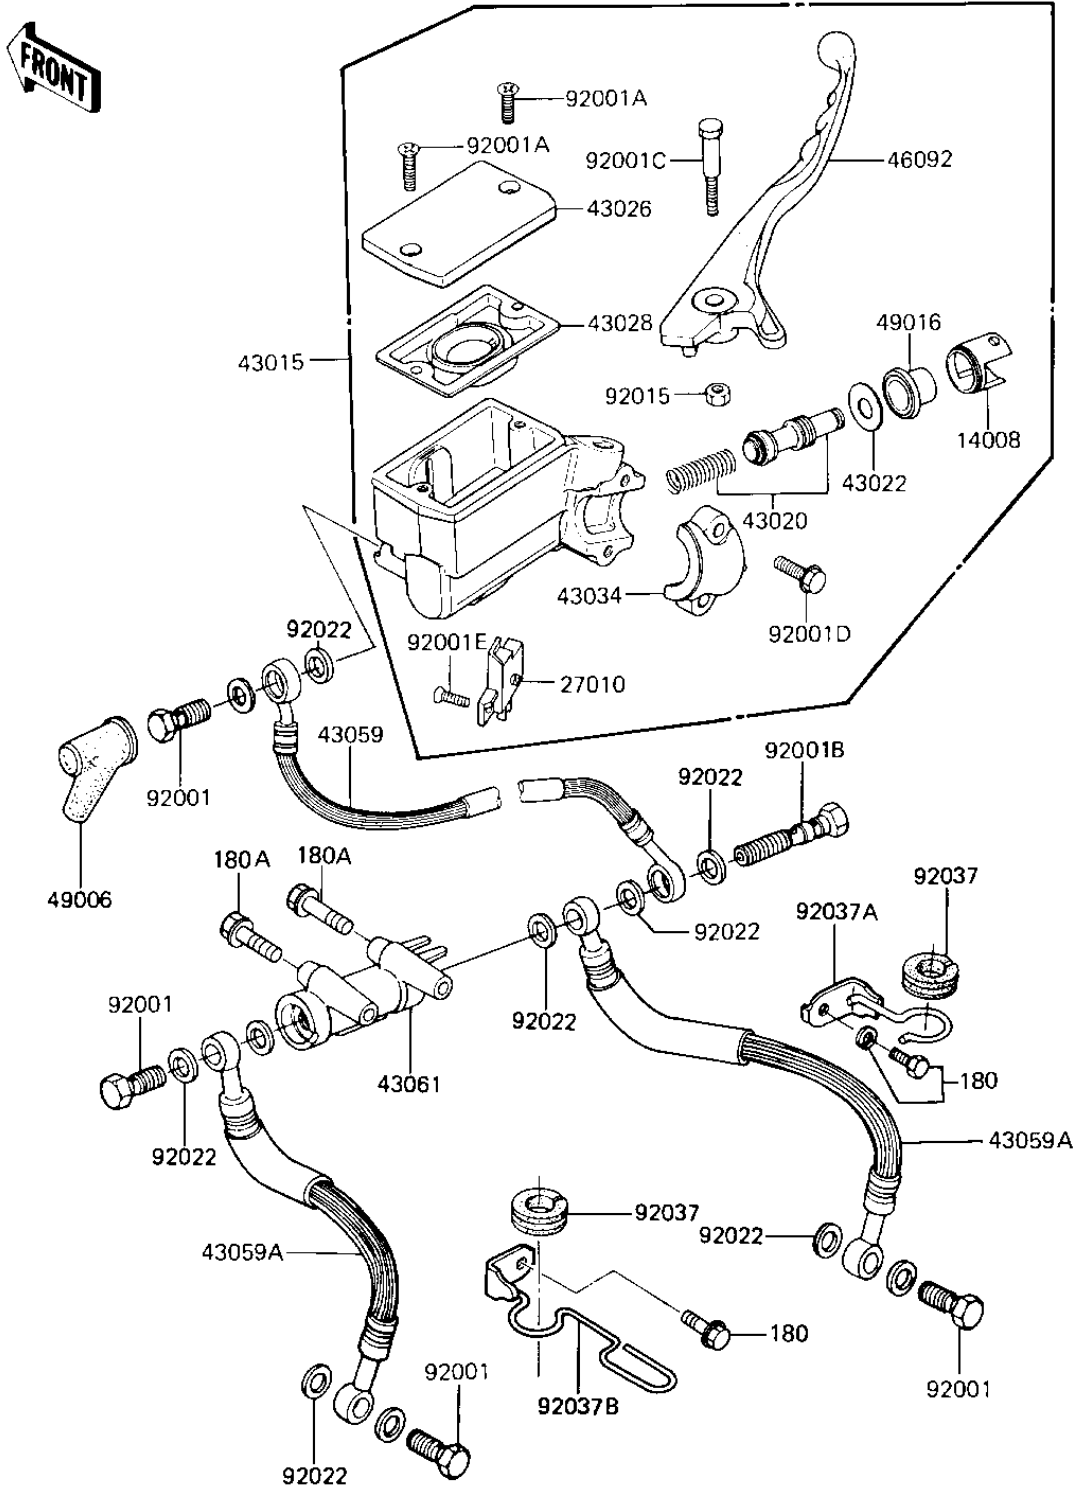

1984 LTD Shaft PARTS DIAGRAM

FRONT MASTER CYLINDER

F2291-0138

1984 LTD Shaft PARTS LIST

FRONT MASTER CYLINDER

ITEM NAME	PART NUMBER	QUANTITY
LINER,PISTON (Ref # 14008)	14008-1035	1
SWITCH,BRAKE (Ref # 27010)	27010-1056	1
CYLINDER-ASSY-MASTER (Ref # 43015)	43015-1089	1
PISTON-COMP-BRAKE (Ref # 43020)	43020-1079	1
STOPPER-BRAKE,PISTON (Ref # 43022)	43022-1009	1
CAP-BRAKE,FRONT (Ref # 43026)	43026-1017	1
DIAPHRAGM,MASTER CYL1 (Ref # 43028)	43028-1029	1
HOLDER,MASTER CYLINDR (Ref # 43034)	43034-1001	1
HOSE-BRAKE (Ref # 43059)	43059-1282	1
HOSE-BRAKE (Ref # 43059A)	43059-1284	2
JOINT,FR BRAKE HOSE (Ref # 43061)	43061-1002	1
LEVER-GRIP,FRONT BRAK (Ref # 46092)	46092-1027	1
BOOT,DUST (Ref # 49006)	49006-1067	1
COVER-SEAL,BRK PISTON (Ref # 49016)	49016-1041	1
BOLT,OIL,L=23 (Ref # 92001)	92002-1888	4
SCREW,COUNTERSUNK HED (Ref # 92001A)	92001-1055	2
BOLT (Ref # 92001B)	92002-1909	1
BOLT,6X37.3,BLACK (Ref # 92001C)	92001-1512	1
BOLT,W/WASHER,6X25,BL (Ref # 92001D)	92001-1513	2
SCREW-COUNTERSUNK (Ref # 92001E)	92001-1532	1
NUT,LOCK,6MM,BLACK (Ref # 92015)	92015-1191	1
WASHER-OIL BOLT (Ref # 92022)	43067-001	11
DAMPER RUBBER,CYL HSE (Ref # 92037)	43064-006	2
CLAMP (Ref # 92037A)	92037-1218	1
CLAMP,BRAKE HOSE,LH (Ref # 92037B)	92037-1308	1
BOLT 6X12 (Ref # 180)	180B0612	2
BOLT-UPSET-WS (Ref # 180A)	180B0640	2