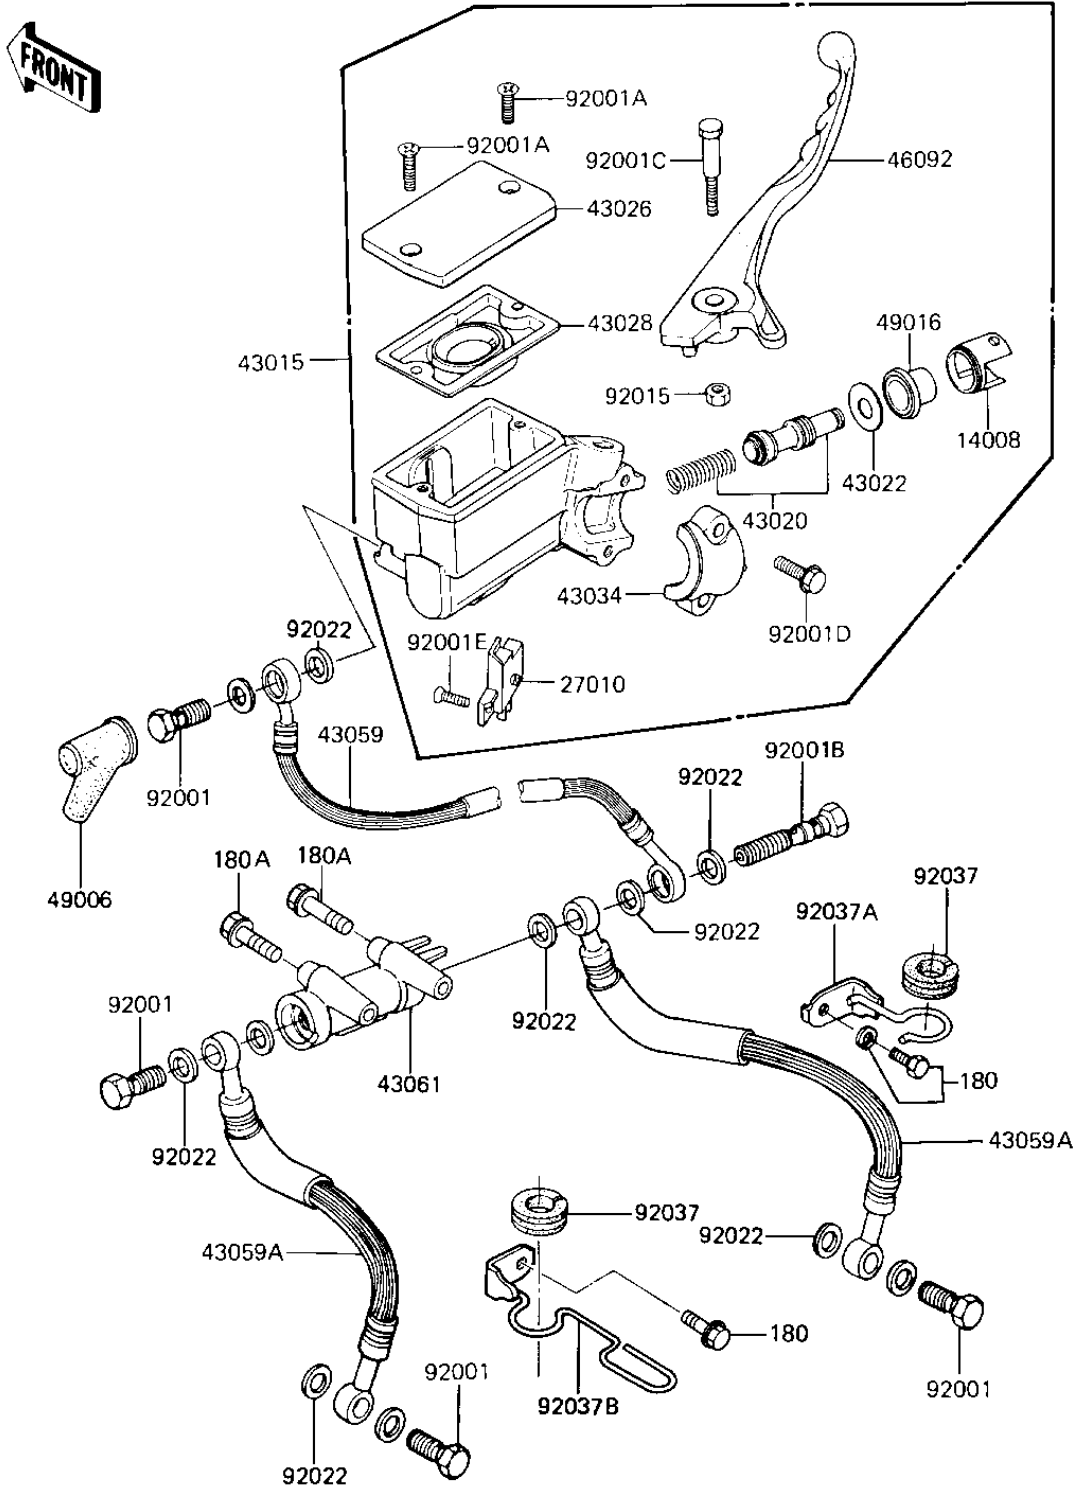

1984 LTD Shaft PARTS DIAGRAM

FRONT MASTER CYLINDER

F2291-0138

1984 LTD Shaft PARTS LIST

FRONT MASTER CYLINDER

ITEM NAME	PART NUMBER	QUANTITY
LINER,PISTON (Ref # 14008)	14008-1035	1
SWITCH,BRAKE (Ref # 27010)	27010-1056	1
CYLINDER-ASSY-MASTER (Ref # 43015)	43015-1089	1
PISTON-COMP-BRAKE (Ref # 43020)	43020-1079	1
STOPPER-BRAKE,PISTON (Ref # 43022)	43022-1009	1
CAP-BRAKE,FRONT (Ref # 43026)	43026-1017	1
DIAPHRAGM,MASTER CYL1 (Ref # 43028)	43028-1029	1
HOLDER,MASTER CYLINDR (Ref # 43034)	43034-1001	1
HOSE-BRAKE (Ref # 43059)	43059-1282	1
HOSE-BRAKE (Ref # 43059A)	43059-1284	2
JOINT,FR BRAKE HOSE (Ref # 43061)	43061-1002	1
LEVER-GRIP,FRONT BRAK (Ref # 46092)	46092-1027	1
BOOT,DUST (Ref # 49006)	49006-1067	1
COVER-SEAL,BRK PISTON (Ref # 49016)	49016-1041	1
BOLT,OIL,L=23 (Ref # 92001)	92002-1888	4
SCREW,COUNTERSUNK HED (Ref # 92001A)	92001-1055	2
BOLT (Ref # 92001B)	92002-1909	1
BOLT,6X37.3,BLACK (Ref # 92001C)	92001-1512	1
BOLT,W/WASHER,6X25,BL (Ref # 92001D)	92001-1513	2
SCREW-COUNTERSUNK (Ref # 92001E)	92001-1532	1
NUT,LOCK,6MM,BLACK (Ref # 92015)	92015-1191	1
WASHER-OIL BOLT (Ref # 92022)	43067-001	11
DAMPER RUBBER,CYL HSE (Ref # 92037)	43064-006	2
CLAMP (Ref # 92037A)	92037-1218	1
CLAMP,BRAKE HOSE,LH (Ref # 92037B)	92037-1308	1
BOLT 6X12 (Ref # 180)	180B0612	2
BOLT-UPSET-WS (Ref # 180A)	180B0640	2