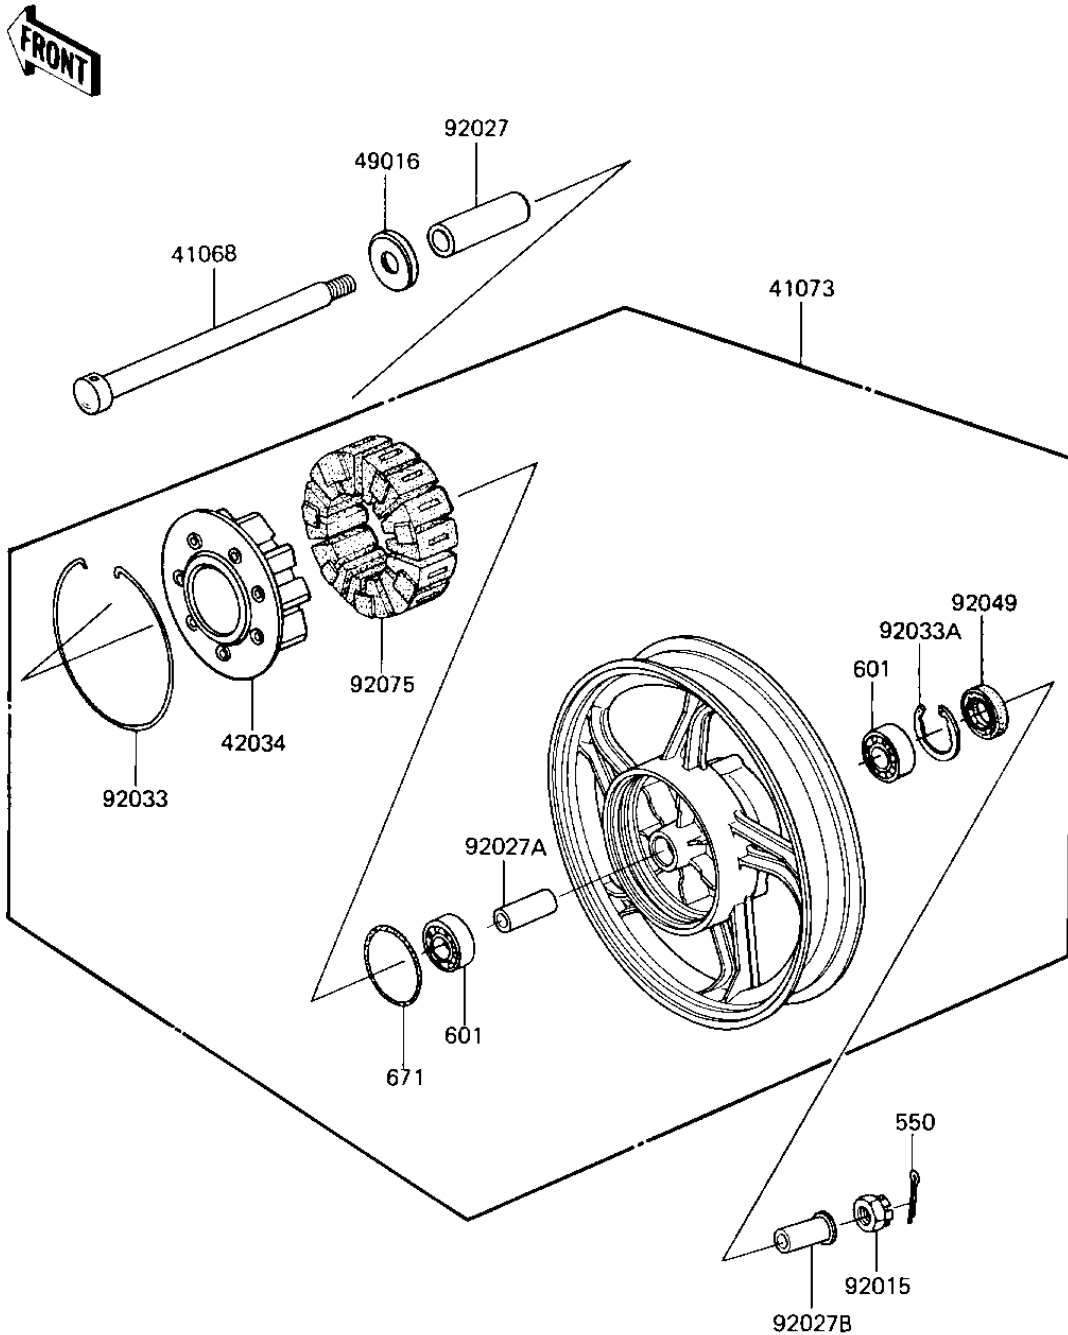

1984 LTD Shaft PARTS DIAGRAM

REAR WHEEL/HUB

F2240-0159

1984 LTD Shaft PARTS LIST

REAR WHEEL/HUB

ITEM NAME	PART NUMBER	QUANTITY
AXLE,RR,L=294 (Ref # 41068)	41068-1171	1
WHEEL-ASSY,RR,M.GRAY (Ref # 41073)	41073-1224-J9	1
COUPLING,REAR HUB (Ref # 42034)	42034-1011	1
COVER (Ref # 49016)	49016-1019	1
NUT CASTLE,18MM (Ref # 92015)	42045-018	1
COLLAR (Ref # 92027)	92027-1126	1
COLLAR,20.2X28X70 (Ref # 92027A)	92027-1752	1
COLLAR,RR AXLE,L=20 (Ref # 92027B)	92027-1792	1
RING,SNAP (Ref # 92033)	92033-1019	1
RING,SNAP,56.2M/M (Ref # 92033A)	92033-1043	1
SEAL-OIL (Ref # 92049)	92049-1061	1
DAMPER,REAR HUB,SHOCK (Ref # 92075)	92075-1121	1
PIN-COTTER,4.0X35 (Ref # 550)	550D4035	1
UNAVAILABLE IN PRICE BOOK (Ref # 601)	601B630422	2
"O" RING,80MM (Ref # 671)	671B2580	1