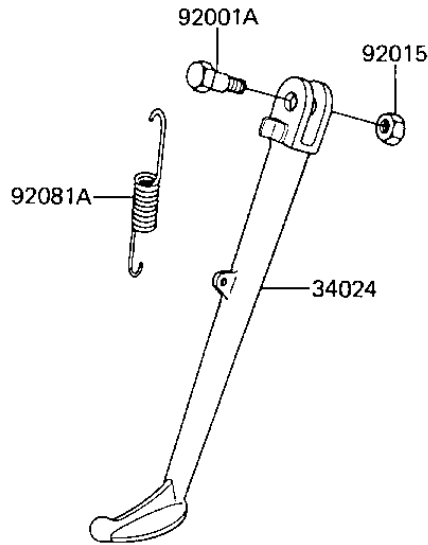

1984 LTD Shaft PARTS DIAGRAM

STANDS

F2190-0165

1984 LTD Shaft PARTS LIST

STANDS

ITEM NAME	PART NUMBER	QUANTITY
STAND-CENTER (Ref # 34011)	34011-1110	1
STAND-SIDE (Ref # 34024)	34024-1168	1
BOLT,CENTER STAND (Ref # 92001)	92001-1411	2
BOLT,8X160,BLACK (Ref # 92001A)	92001-1543	1
NUT,LOCK,10MM,BLACK (Ref # 92015)	92015-1188	3
SPRING,MAIN STAND (Ref # 92081)	34023-012	1
SPRING,SIDE STAND (Ref # 92081A)	92081-1727	1