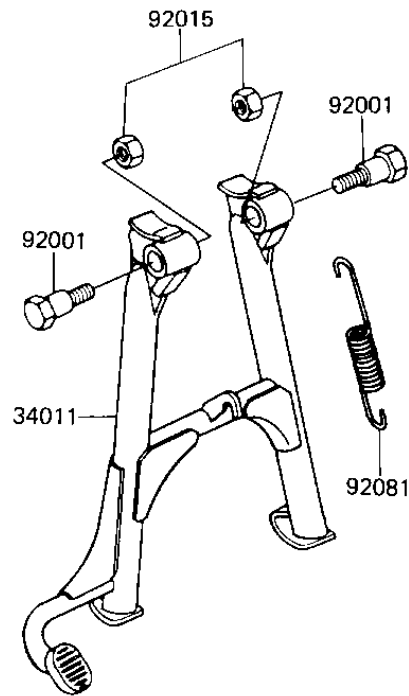

1984 LTD Shaft PARTS DIAGRAM

STANDS

F2190-0165

1984 LTD Shaft PARTS LIST

STANDS

ITEM NAME	PART NUMBER	QUANTITY
STAND-CENTER (Ref # 34011)	34011-1110	1
STAND-SIDE (Ref # 34024)	34024-1168	1
BOLT,CENTER STAND (Ref # 92001)	92001-1411	2
BOLT,8X160,BLACK (Ref # 92001A)	92001-1543	1
NUT,LOCK,10MM,BLACK (Ref # 92015)	92015-1188	3
SPRING,MAIN STAND (Ref # 92081)	34023-012	1
SPRING,SIDE STAND (Ref # 92081A)	92081-1727	1