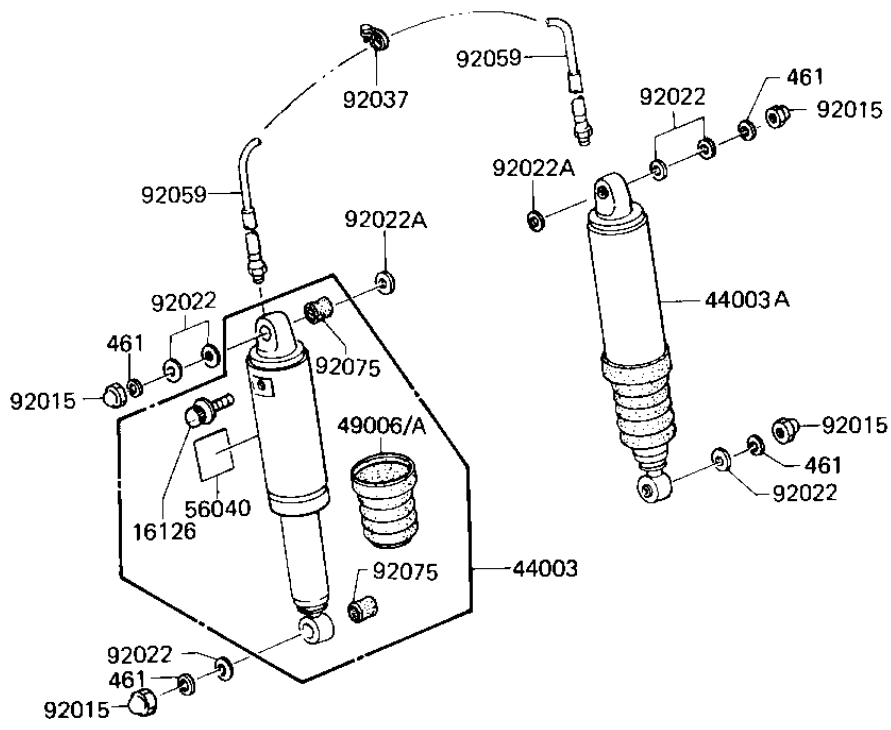

1984 LTD Shaft PARTS DIAGRAM

SHOCK ABSORBERS

F2151-0003

—
F
—

161
44C
44C
49C
49C

56C
92C
92C
92C
92C

92C
92C
L

1984 LTD Shaft PARTS LIST

SHOCK ABSORBERS

ITEM NAME	PART NUMBER	QUANTITY
VALVE AIR (Ref # 16126)	16126-1052	1
DAMPER-ASSY,SHOCKABSO (Ref # 44003)	44003-1535	1
DAMPER-ASSY,SHOCKABSO (Ref # 44003A)	44003-1536	1
BOOT,SHOCKABSORBER (Ref # 49006A)	49006-1168	2
LABEL-WARNING,SHOCKAB (Ref # 56040)	56040-1117	1
NUT,10MM (Ref # 92015)	92015-1360	4
WASHER,10.5X30X2.3,BL (Ref # 92022)	92022-1302	6
WASHER PLAIN 14MM (Ref # 92022A)	410B1400	2
CLAMP (Ref # 92037)	92037-1290	1
TUBE,SHOCKABSORBER (Ref # 92059)	92059-1484	1
BUSHING,SHOCK ABSORBE (Ref # 92075)	92075-1141	4
WASHER-SPRING,10MM (Ref # 461)	461K1000	4