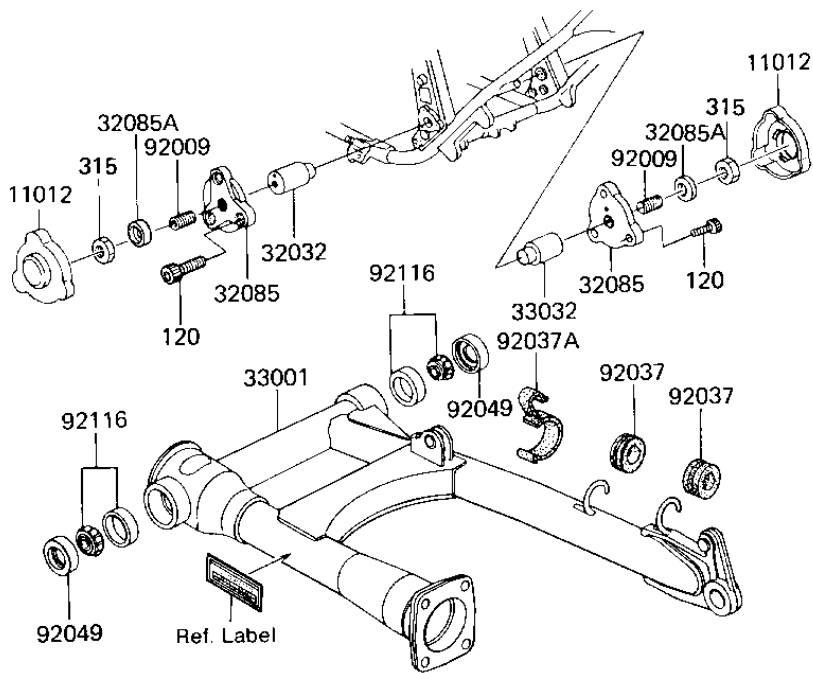

1984 LTD Shaft PARTS DIAGRAM

SWING ARM

F2141-0022

1984 LTD Shaft PARTS LIST

SWING ARM

| ITEM NAME | PART NUMBER | QUANTITY |
|------------------------------------|-------------|----------|
| CAP,SWING ARM (Ref # 11012) | 11012-1386 | 2 |
| STOPPER,SWING ARM (Ref # 32085) | 32085-1071 | 2 |
| STOPPER,SWING ARM (Ref # 32085A) | 32085-1172 | 2 |
| ARM-COMP-SWING (Ref # 33001) | 33001-1102 | 1 |
| SHAFT-SWING ARM (Ref # 33032) | 33032-1035 | 2 |
| SCREW,14X22 (Ref # 92009) | 92009-1087 | 2 |
| DAMPER RUBBER (Ref # 92037) | 43064-007 | 2 |
| CLAMP (Ref # 92037A) | 92037-1535 | 1 |
| OIL SEAL,26406 (Ref # 92049) | 92049-1030 | 2 |
| BRG,ROLLER,4T30203E1 (Ref # 92116) | 92116-1001 | 2 |
| BOLT-SOCKET,8X20 (Ref # 120) | 120S0820 | 6 |
| NUT 14MM (Ref # 315) | 315B1400 | 2 |