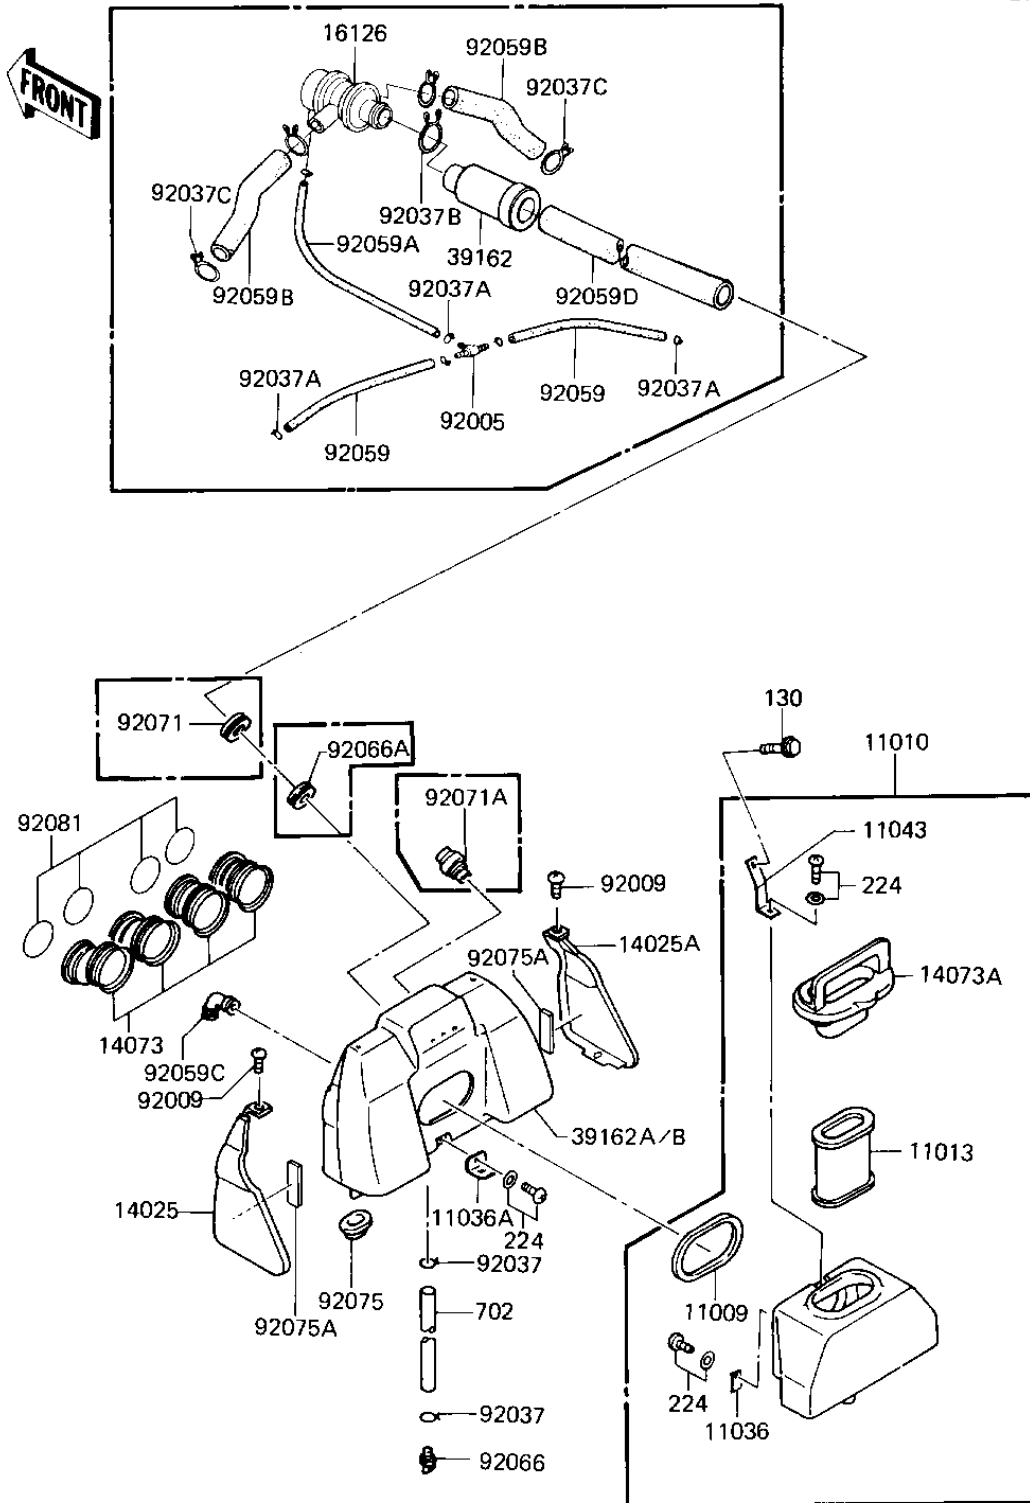

1984 LTD Shaft PARTS DIAGRAM

AIR CLEANER

E1130-0183

1984 LTD Shaft PARTS LIST

AIR CLEANER

ITEM NAME	PART NUMBER	QUANTITY
GASKET,AIR FILTER (Ref # 11009)	11009-1403	1
FILTER-ASSY-AIR (Ref # 11010)	11010-1224	1
ELEMENT,AIR CLNR (Ref # 11013)	11013-1040	1
BRACKET-A,FILTER CASE (Ref # 11036)	11036-1456	1
BRACKET-A,SILENCER (Ref # 11036A)	11036-1458	1
BRACKET,AIR FILTER,UP (Ref # 11043)	11043-1554	1
COVER,INTAKE SILENCER (Ref # 14025)	14025-1846	1
COVER,INTAKE SILENCER (Ref # 14025A)	14025-1847	1
DUCT,AIR FILTER,OUTLE (Ref # 14073)	14073-1048	4
DUCT,AIR FILTER (Ref # 14073A)	14073-1173	1
VALVE ASSY,AIR SWITCH (Ref # 16126)	16126-1014	1
SILENCER (Ref # 39162)	39162-1003	1
SILENCER-INTAKE (Ref # 39162A)	39162-1053	1
SILENCER-INTAKE (Ref # 39162B)	39162-1055	1
FITTING,TUBE (Ref # 92005)	92005-1017	1
SCREW,TAPPING,5X12 (Ref # 92009)	92009-1319	2
CLAMP FUEL PIPE (Ref # 92037)	92037-010	2
CLAMP-PIPE (Ref # 92037A)	92037-072	6
CLAMP (Ref # 92037B)	92037-1076	1
CLAMP,BREATHER TUBE (Ref # 92037C)	92037-213	4
TUBE,VACUUM,LONG (Ref # 92059)	92059-1162	2
TUBE,VACUUM,LONG (Ref # 92059A)	92059-1162	1
TUBE,14X20X89 (Ref # 92059B)	92059-1155	2
TUBE,AIR FILTER (Ref # 92059C)	92059-1156	2
TUBE,14X20X340 (Ref # 92059D)	92059-1171	1
PLUG,DRAIN,AIR FILTER (Ref # 92066)	92066-1121	1
PLUG (Ref # 92066A)	92074-027	1
GROMMET,AIR FILTER (Ref # 92071)	92071-1042	1
GROMMET,AIR FILTER (Ref # 92071A)	92071-1112	1

1984 LTD Shaft PARTS LIST

AIR CLEANER

ITEM NAME	PART NUMBER	QUANTITY
DAMPER,SILENCER DRAIN (Ref # 92075)	92075-1632	2
DAMPER,AIR FILTER COV (Ref # 92075A)	92075-1658	2
SPRING,COIL,BLACK (Ref # 92081)	92081-1457	4
BOLT (Ref # 130)	130B0614	1
SCREW-PAN-WP-CROS (Ref # 224)	224B0514	3
TUBE-RUBBER 5X400 (Ref # 702)	702A05400	1