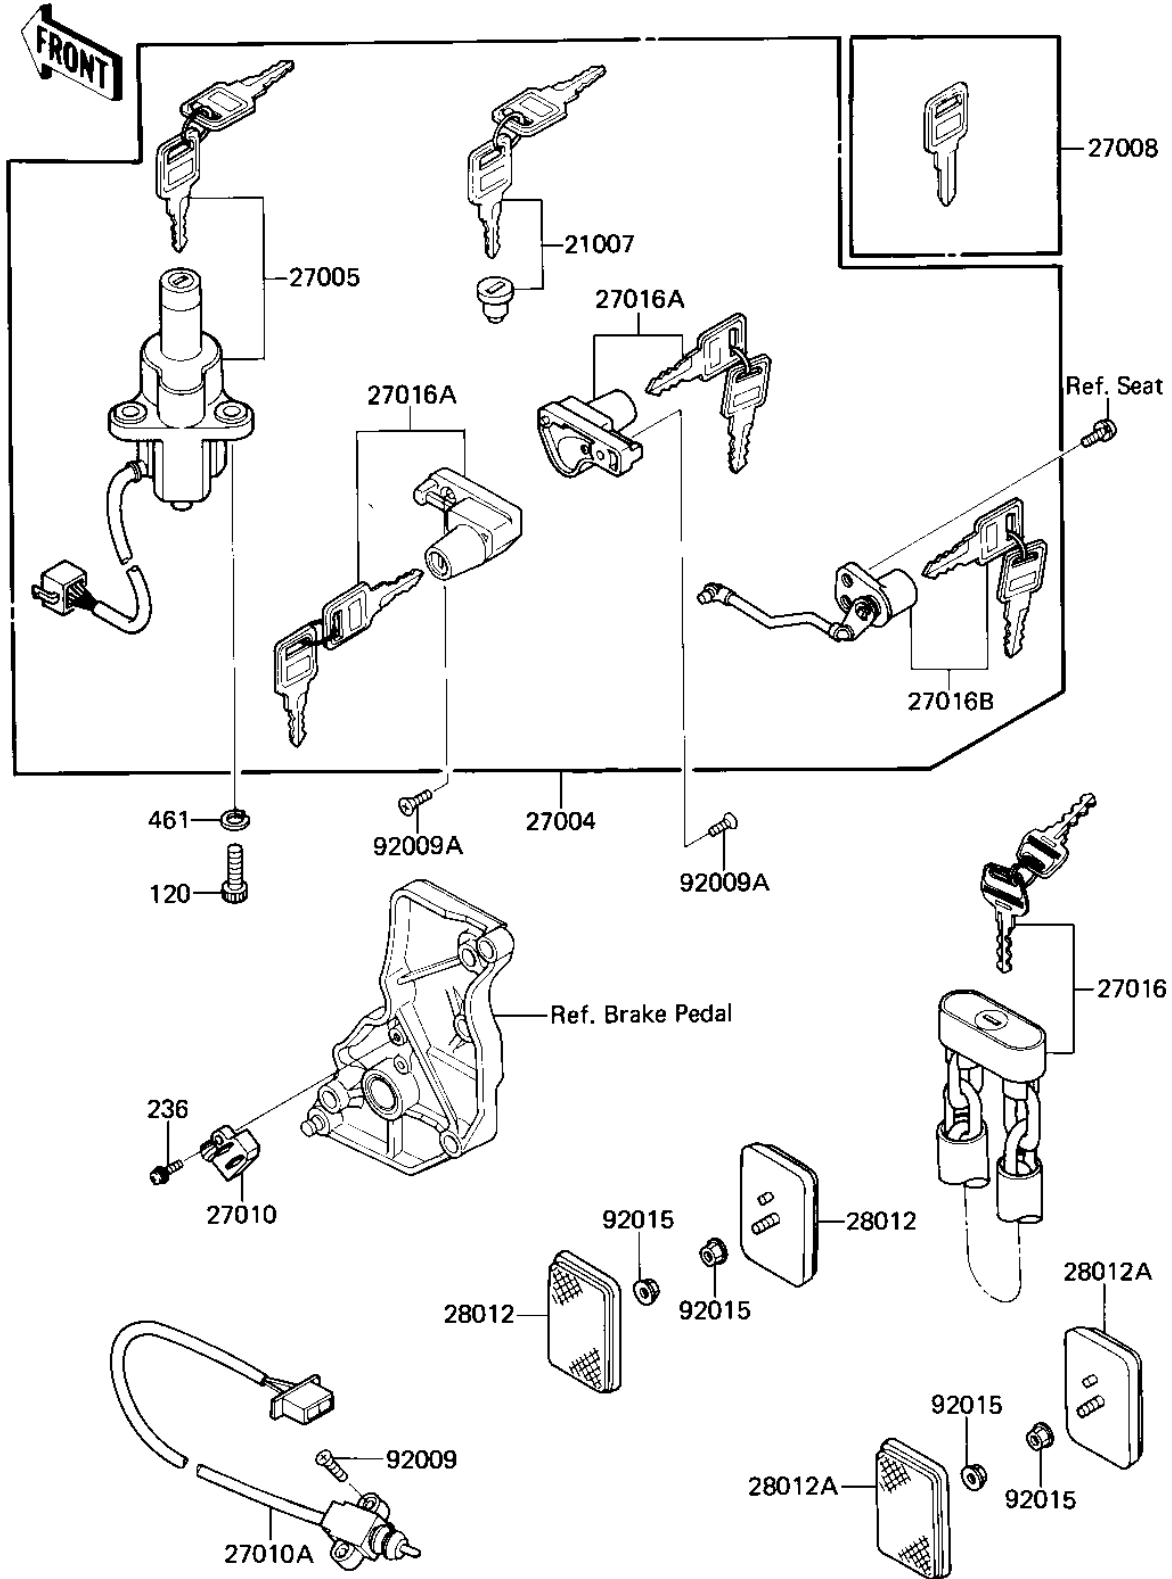

1986 Eliminator PARTS DIAGRAM

IGNITION SWITCH/LOCKS/REFLECTORS

F2770-0288

1986 Eliminator PARTS LIST

IGNITION SWITCH/LOCKS/REFLECTORS

ITEM NAME	PART NUMBER	QUANTITY
ROTOR,FUEL TANK (Ref # 21007)	21007-5005	1
SWITCH-ASSY (Ref # 27004)	27004-5261	1
SWITCH-ASSY-IGNITION (Ref # 27005)	27005-5045	1
KEY-LOCK,BLANK (Ref # 27008)	27008-1103	1
SWITCH,BRAKE (Ref # 27010)	27010-1185	1
SWITCH,SIDE STAND (Ref # 27010A)	27010-1186	1
LOCK-ASSY (Ref # 27016)	27016-1051	1
LOCK-ASSY,HELMET (Ref # 27016A)	27016-5060	2
LOCK-ASSY,SEAT (Ref # 27016B)	27016-5087	1
REFLECTOR,REFLEX(FRON (Ref # 28012)	28012-1003	2
REFLECTOR-REFLEX,RR (Ref # 28012A)	28012-1051	2
SCREW (Ref # 92009)	92009-1359	2
SCREW (Ref # 92009A)	92009-1401	2
NUT,FLANGED,5MM (Ref # 92015)	92015-1259	4
BOLT-SOCKET (Ref # 120)	120T0822	2
SCREW-PAN-WSP-CROS (Ref # 236)	236B0416	1
WASHER-SPRING (Ref # 461)	461L0800	2