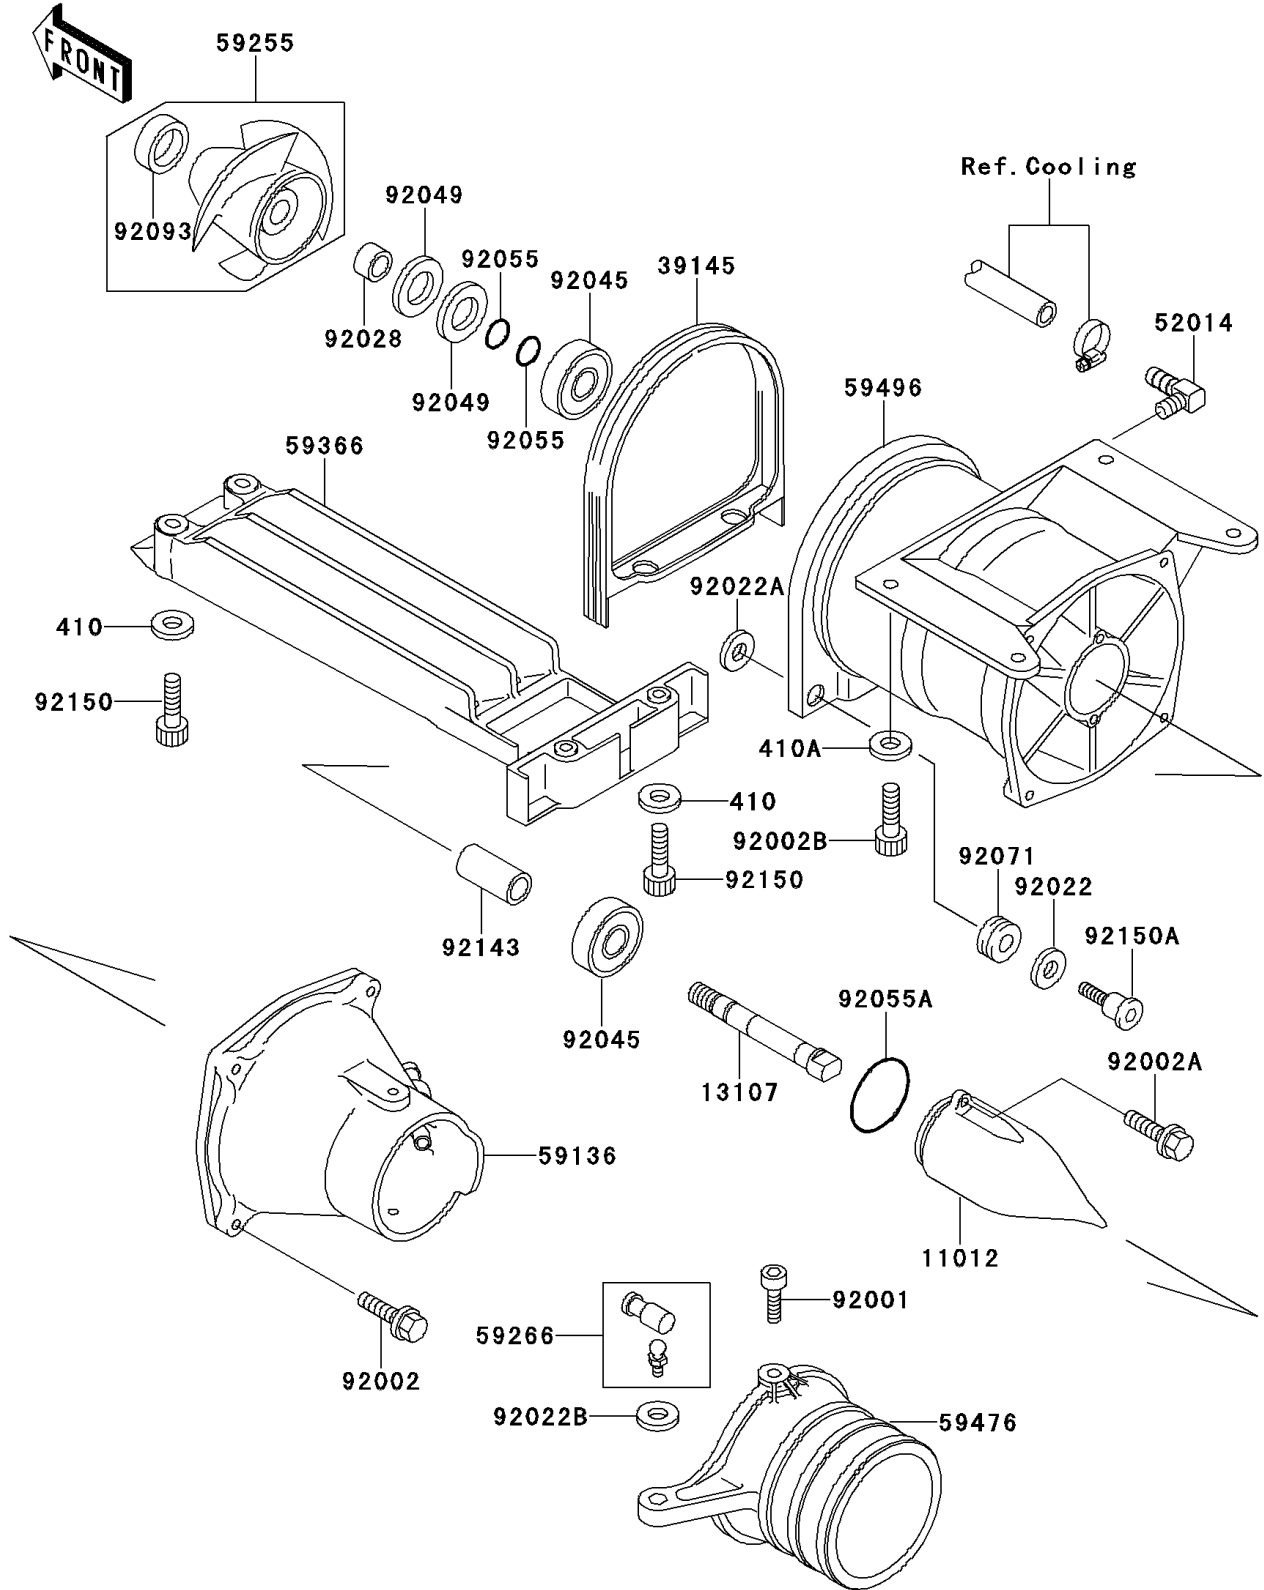

1996 SS PARTS DIAGRAM

Jet Pump

E3191

1996 SS PARTS LIST

Jet Pump

ITEM NAME	PART NUMBER	QUANTITY
WASHER-PLAIN-SMALL,6MM (Ref # 410)	410S0600	5
WASHER-PLAIN-SMALL,8MM (Ref # 410A)	410S0800	4
CAP,JET PUMP (Ref # 11012)	11012-3712	1
SHAFT,JET PUMP (Ref # 13107)	13107-3721	1
TRIM-SEAL (Ref # 39145)	39145-3732	1
ELBOW (Ref # 52014)	52014-3708	1
NOZZLE-PUMP (Ref # 59136)	59136-3730	1
IMPELLER-COMP (Ref # 59255)	59255-3710	1
JOINT-BALL (Ref # 59266)	59266-3707	1
GRATE (Ref # 59366)	59366-3714	1
NOZZLE-STRG (Ref # 59476)	59476-3713	1
VANE-GUIDE (Ref # 59496)	59496-3714	1
BOLT,SOCKET,6X11 (Ref # 92001)	92001-3701	2
BOLT,6X30 (Ref # 92002)	92002-3726	4
BOLT,6X16 (Ref # 92002A)	92002-3728	2
BOLT,SOCKET,8X20 (Ref # 92002B)	92002-3771	4
WASHER,6.2X20X2 (Ref # 92022)	92022-3714	2
WASHER,10.2X20X1.5 (Ref # 92022A)	92022-3742	2
WASHER (Ref # 92022B)	92022-567	1
BUSHING,17X25X15 (Ref # 92028)	92028-3717	1
BEARING-BALL,#63032RD (Ref # 92045)	92045-3706	2
SEAL-OIL,TCV-25476 (Ref # 92049)	92049-3711	2
RING-O,13X1.9 (Ref # 92055)	92055-1021	2
RING-O (Ref # 92055A)	92055-3706	1
GROMMET (Ref # 92071)	92071-3716	2
SEAL,JET PUMP (Ref # 92093)	92093-3739	1
COLLAR,17.4X25.4X53 (Ref # 92143)	92143-3708	1
BOLT,SOCKET,6X18 (Ref # 92150)	92150-3795	5
BOLT (Ref # 92150A)	92150-3850	2