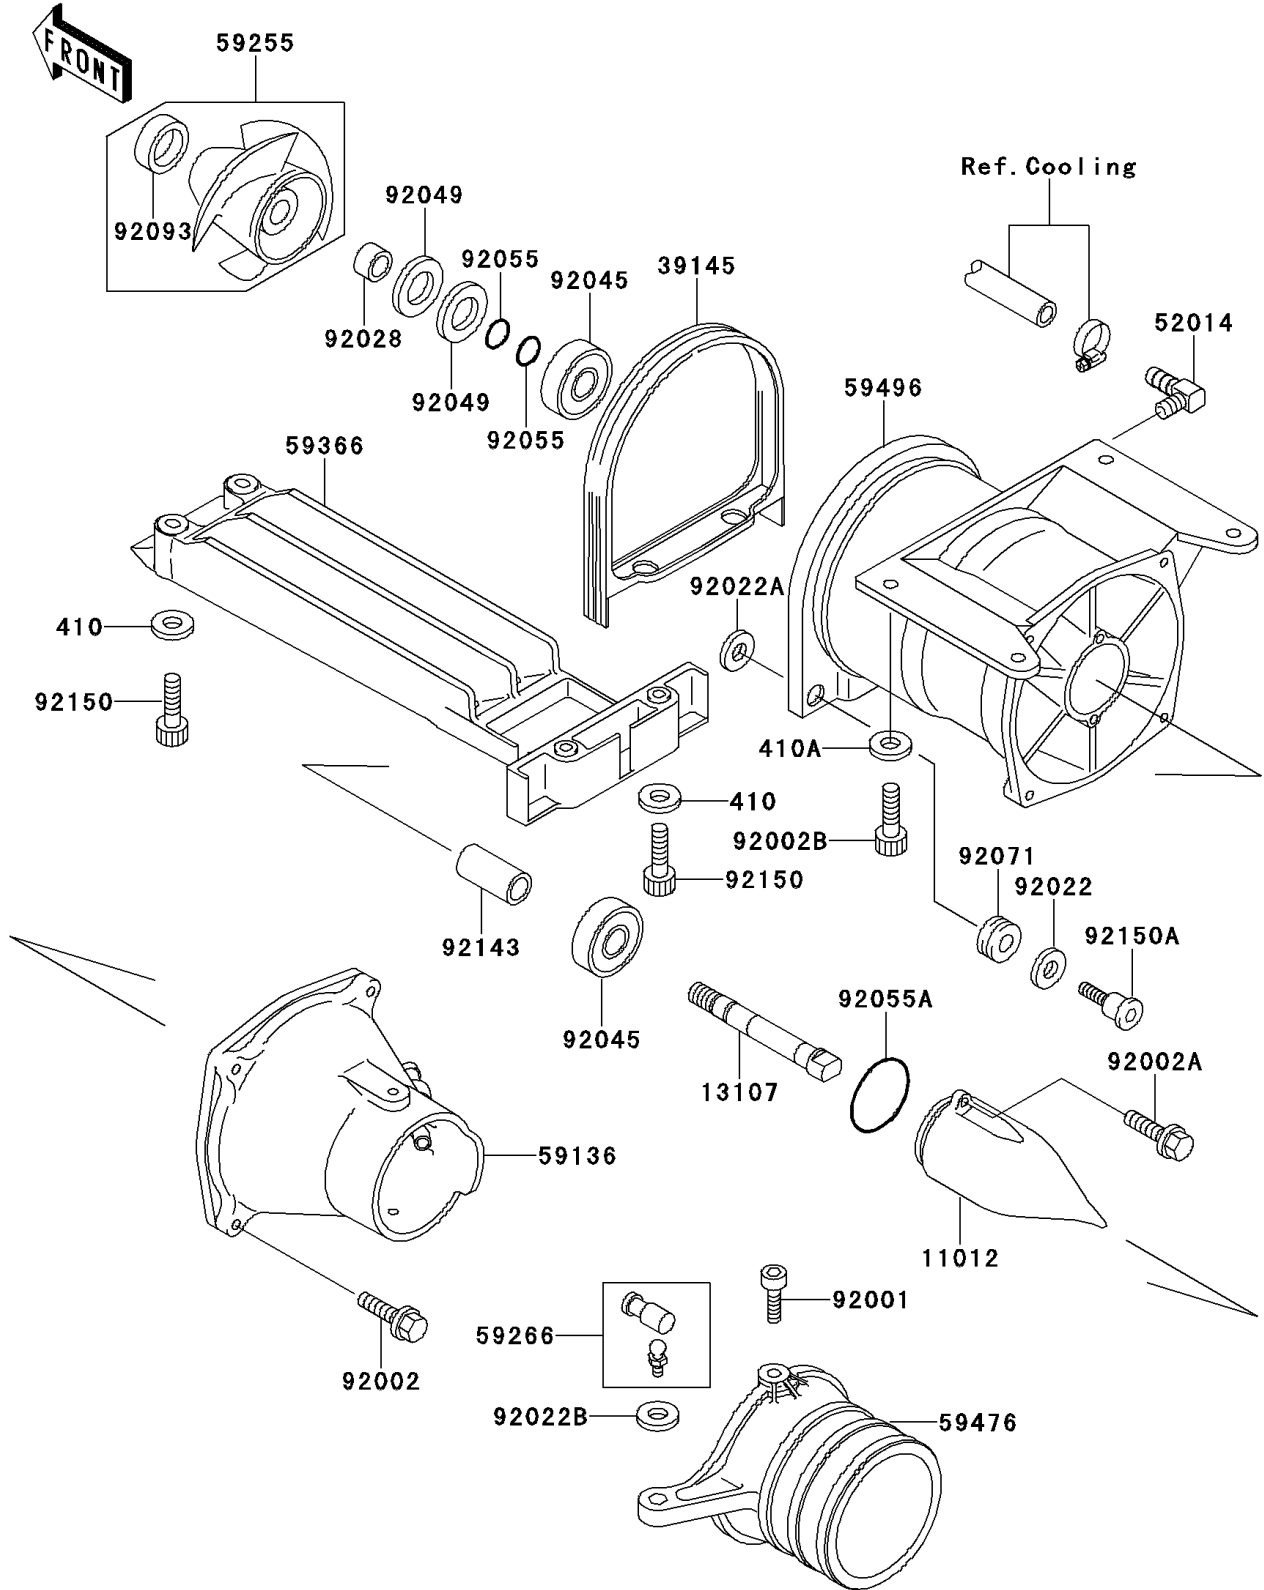

# 1996 SS PARTS DIAGRAM

Jet Pump

E3191

# 1996 SS PARTS LIST

## Jet Pump

ITEM NAME	PART NUMBER	QUANTITY
WASHER-PLAIN-SMALL,6MM (Ref # 410)	410S0600	5
WASHER-PLAIN-SMALL,8MM (Ref # 410A)	410S0800	4
CAP,JET PUMP (Ref # 11012)	11012-3712	1
SHAFT,JET PUMP (Ref # 13107)	13107-3721	1
TRIM-SEAL (Ref # 39145)	39145-3732	1
ELBOW (Ref # 52014)	52014-3708	1
NOZZLE-PUMP (Ref # 59136)	59136-3730	1
IMPELLER-COMP (Ref # 59255)	59255-3710	1
JOINT-BALL (Ref # 59266)	59266-3707	1
GRATE (Ref # 59366)	59366-3714	1
NOZZLE-STRG (Ref # 59476)	59476-3713	1
VANE-GUIDE (Ref # 59496)	59496-3714	1
BOLT,SOCKET,6X11 (Ref # 92001)	92001-3701	2
BOLT,6X30 (Ref # 92002)	92002-3726	4
BOLT,6X16 (Ref # 92002A)	92002-3728	2
BOLT,SOCKET,8X20 (Ref # 92002B)	92002-3771	4
WASHER,6.2X20X2 (Ref # 92022)	92022-3714	2
WASHER,10.2X20X1.5 (Ref # 92022A)	92022-3742	2
WASHER (Ref # 92022B)	92022-567	1
BUSHING,17X25X15 (Ref # 92028)	92028-3717	1
BEARING-BALL,#63032RD (Ref # 92045)	92045-3706	2
SEAL-OIL,TCV-25476 (Ref # 92049)	92049-3711	2
RING-O,13X1.9 (Ref # 92055)	92055-1021	2
RING-O (Ref # 92055A)	92055-3706	1
GROMMET (Ref # 92071)	92071-3716	2
SEAL,JET PUMP (Ref # 92093)	92093-3739	1
COLLAR,17.4X25.4X53 (Ref # 92143)	92143-3708	1
BOLT,SOCKET,6X18 (Ref # 92150)	92150-3795	5
BOLT (Ref # 92150A)	92150-3850	2