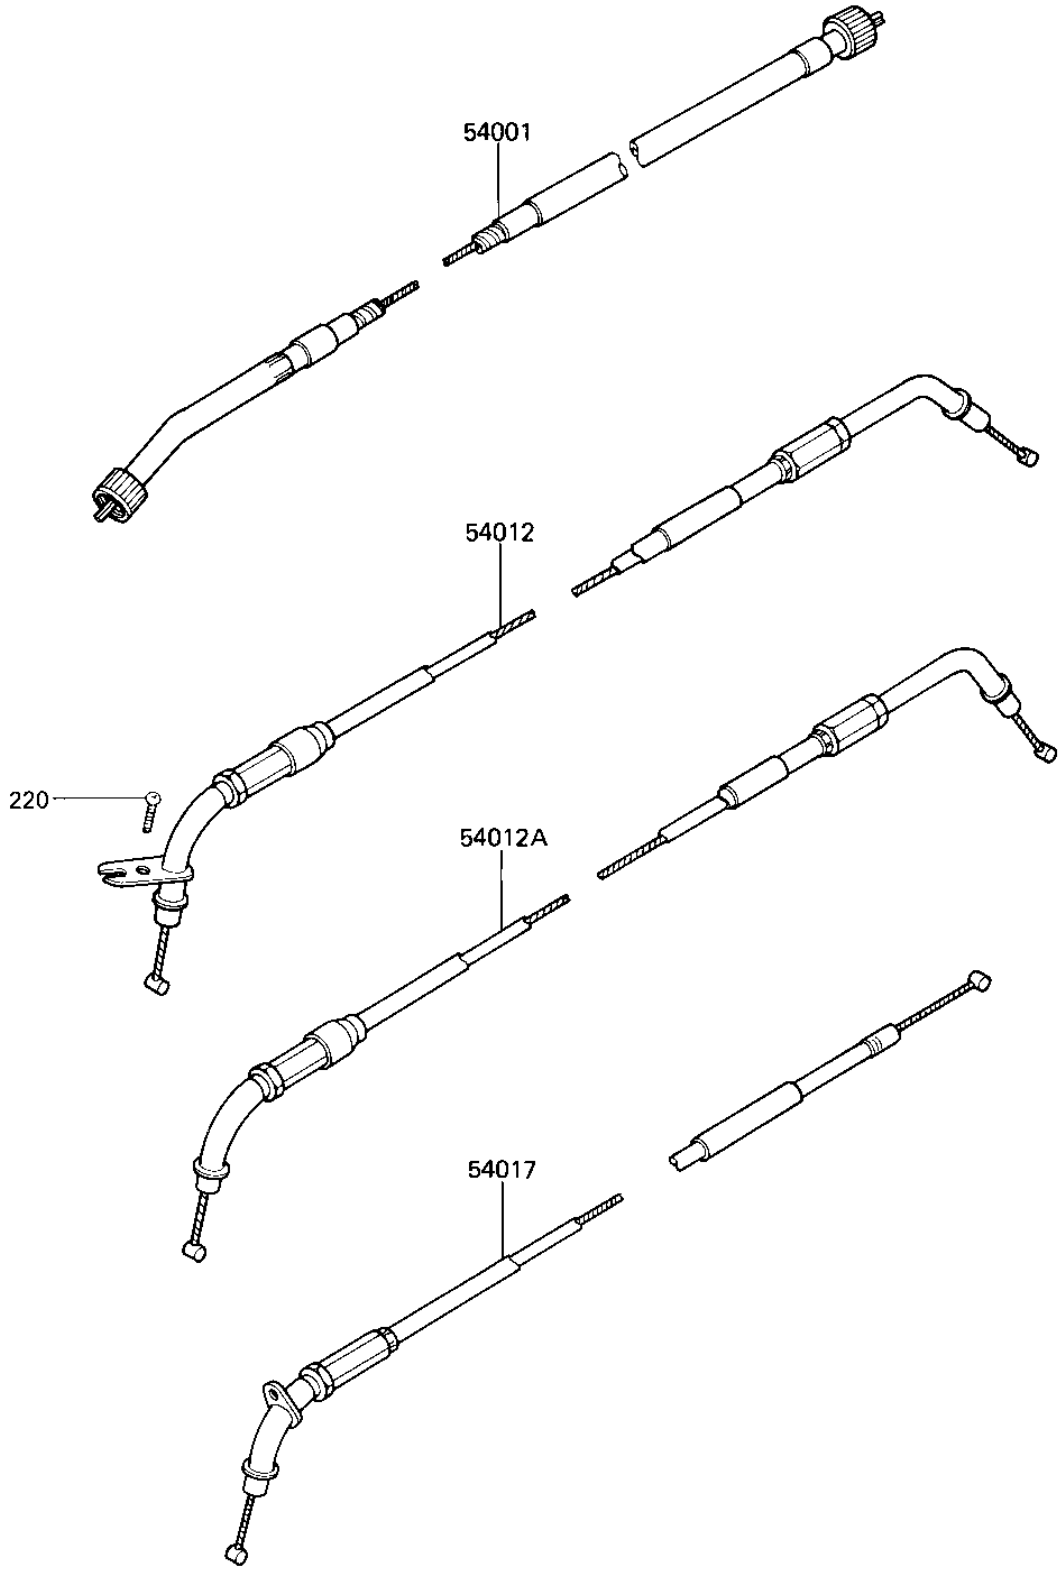

1985 Eliminator PARTS DIAGRAM

CABLES

F2540-0243

1985 Eliminator PARTS LIST

CABLES

ITEM NAME	PART NUMBER	QUANTITY
CABLE-SPEEDOMETER (Ref # 54001)	54001-1117	1
CABLE-THROTTLE,OPENIN (Ref # 54012)	54012-1270	1
CABLE-THROTTLE,CLOSIN (Ref # 54012A)	54012-1271	1
SCREW-PAN-CROSS,5X14 (Ref # 220)	220C0514	1