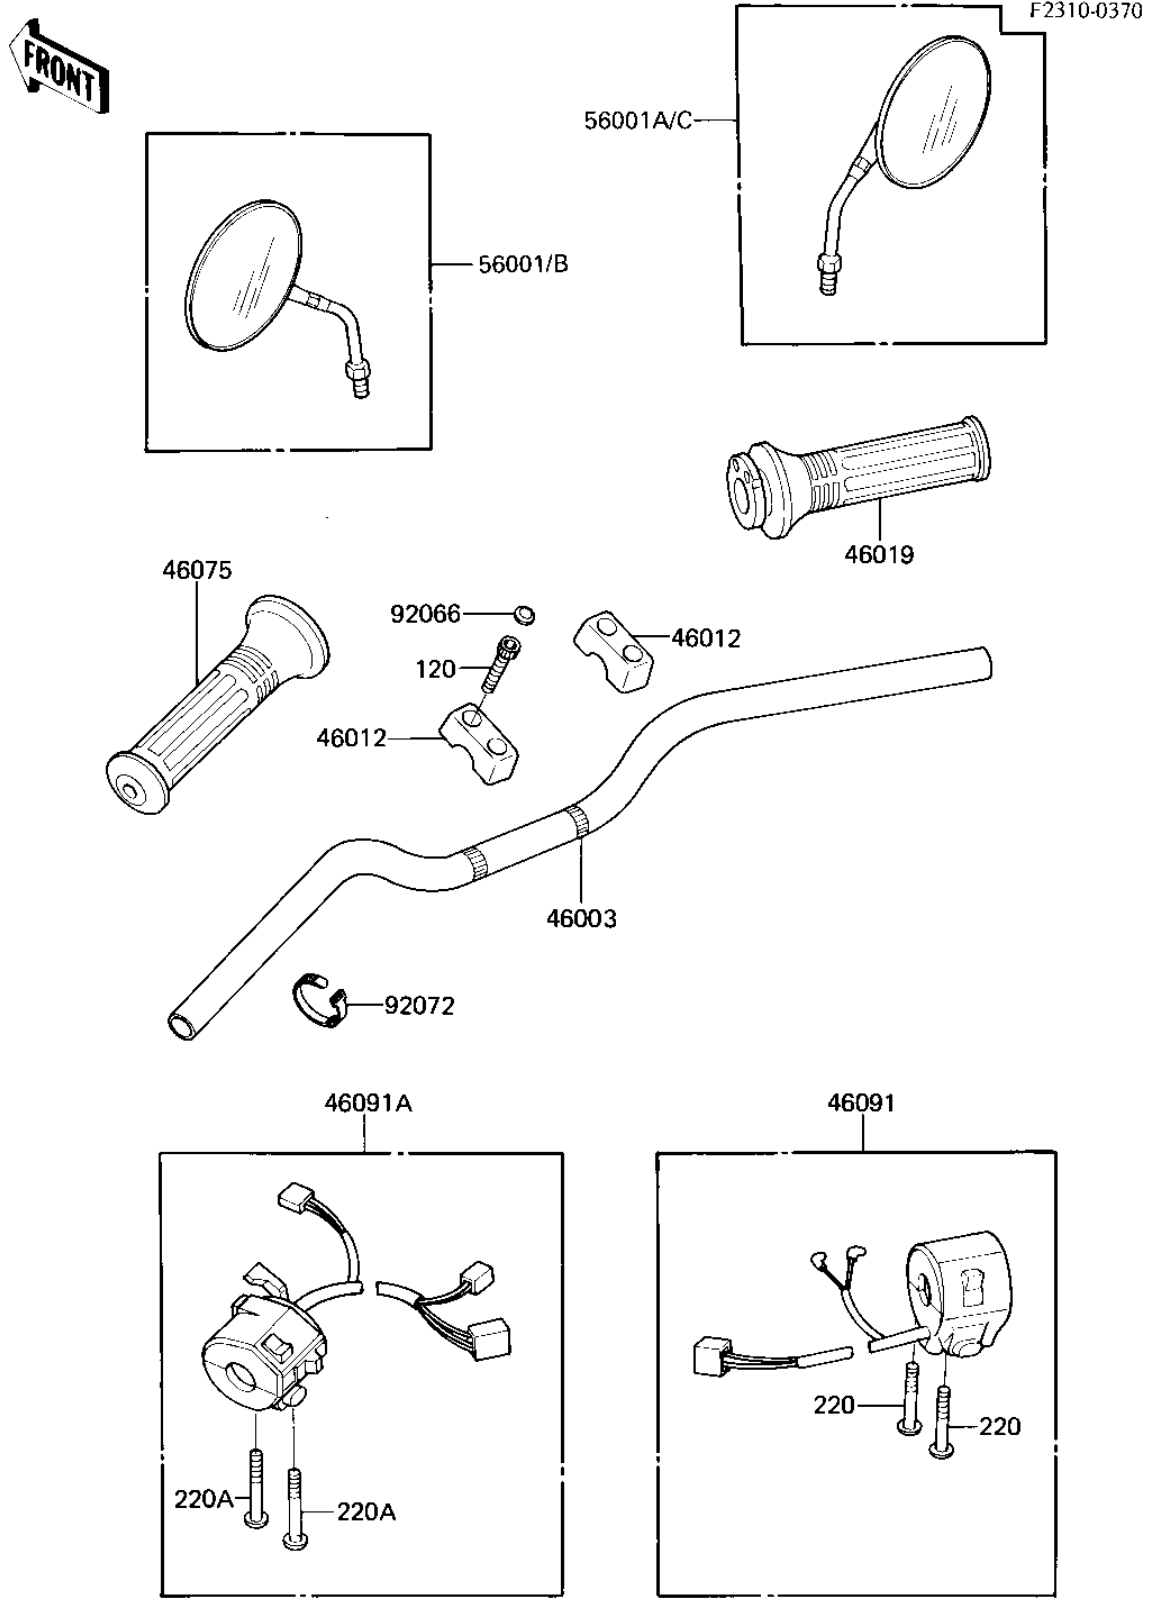

1986 Eliminator PARTS DIAGRAM

HANDLEBAR

1986 Eliminator PARTS LIST

HANDLEBAR

ITEM NAME	PART NUMBER	QUANTITY
HANDLE (Ref # 46003)	46003-1198	1
HOLDER-HANDLE (Ref # 46012)	46012-1137	2
GRIP-ASSY,THROTTLE (Ref # 46019)	46019-1061	1
GRIP,LH (Ref # 46075)	46075-1060	1
HOUSING-ASSY-CONTROL, (Ref # 46091)	46091-1354	1
HOUSING-ASSY-CONTROL, (Ref # 46091A)	46091-1373	1
MIRROR-ASSY,LH (Ref # 56001B)	56001-1266	1
MIRROR-ASSY,RH (Ref # 56001C)	56001-1267	1
PLUG,HANDLE HOLDER (Ref # 92066)	92066-1216	4
BAND,MIDDLE (Ref # 92072)	92072-031	2
BOLT-SOCKET,8X30,BLAC (Ref # 120)	120S0830	4
SCREW-PAN-CROS (Ref # 220)	220C0540	2
SCREW-PAN-CROS (Ref # 220A)	220C0545	2