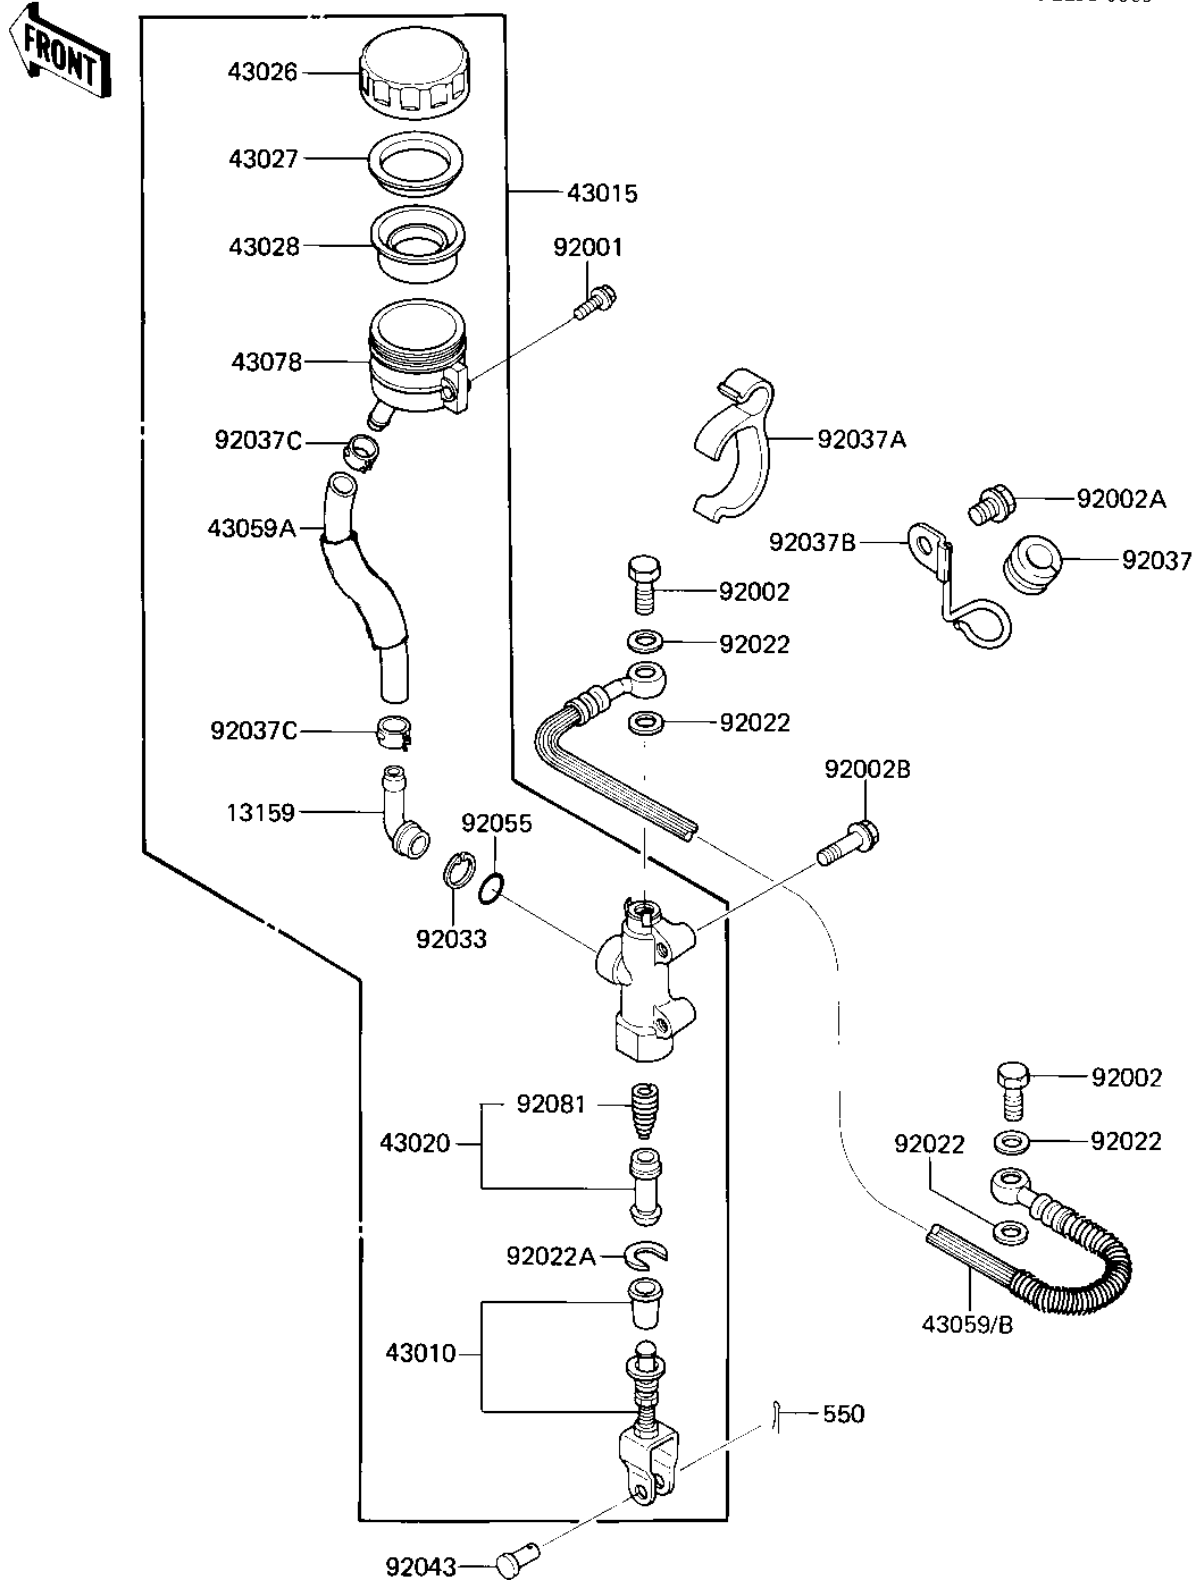

1986 Eliminator PARTS DIAGRAM

REAR MASTER CYLINDER

F2293-0063

1986 Eliminator PARTS LIST

REAR MASTER CYLINDER

ITEM NAME	PART NUMBER	QUANTITY
CONNECTOR,RR MASTER C (Ref # 13159)	13159-1052	1
ROD-ASSY-BRAKE (Ref # 43010)	43010-1055	1
CYLINDER-ASSY-MASTER, (Ref # 43015)	43015-1292	1
PISTON-COMP-BRAKE (Ref # 43020)	43020-1057	1
CAP-BRAKE (Ref # 43026)	43026-1051	1
PLATE-DIAPHRAGM (Ref # 43027)	43027-1051	1
DIAPHRAGM (Ref # 43028)	43028-1057	1
HOSE-BRAKE,RR,MASTER (Ref # 43059A)	43059-1314	1
HOSE-BRAKE (Ref # 43059B)	43059-1325	1
RESERVOIR,RR,MASTER C (Ref # 43078)	43078-1065	1
BOLT,6X16 (Ref # 92001)	92001-1860	1
BOLT,OIL,L=23 (Ref # 92002)	92002-1888	2
BOLT,FLANGED,8X30 (Ref # 92002B)	92002-1539	2
WASHER-OIL BOLT (Ref # 92022)	43067-001	4
WASHER (Ref # 92022A)	92022-1601	1
RING-SNAP,20.5MM (Ref # 92033)	92033-1186	1
CLAMP (Ref # 92037A)	92037-1535	1
CLAMP (Ref # 92037B)	92037-1540	2
CLAMP (Ref # 92037C)	92037-1547	2
PIN (Ref # 92043)	92043-1013	1
RING-O (Ref # 92055)	92055-1251	1
SPRING (Ref # 92081)	92081-1737	1
PIN COTTER 2.0X15 (Ref # 550)	550D2015	1