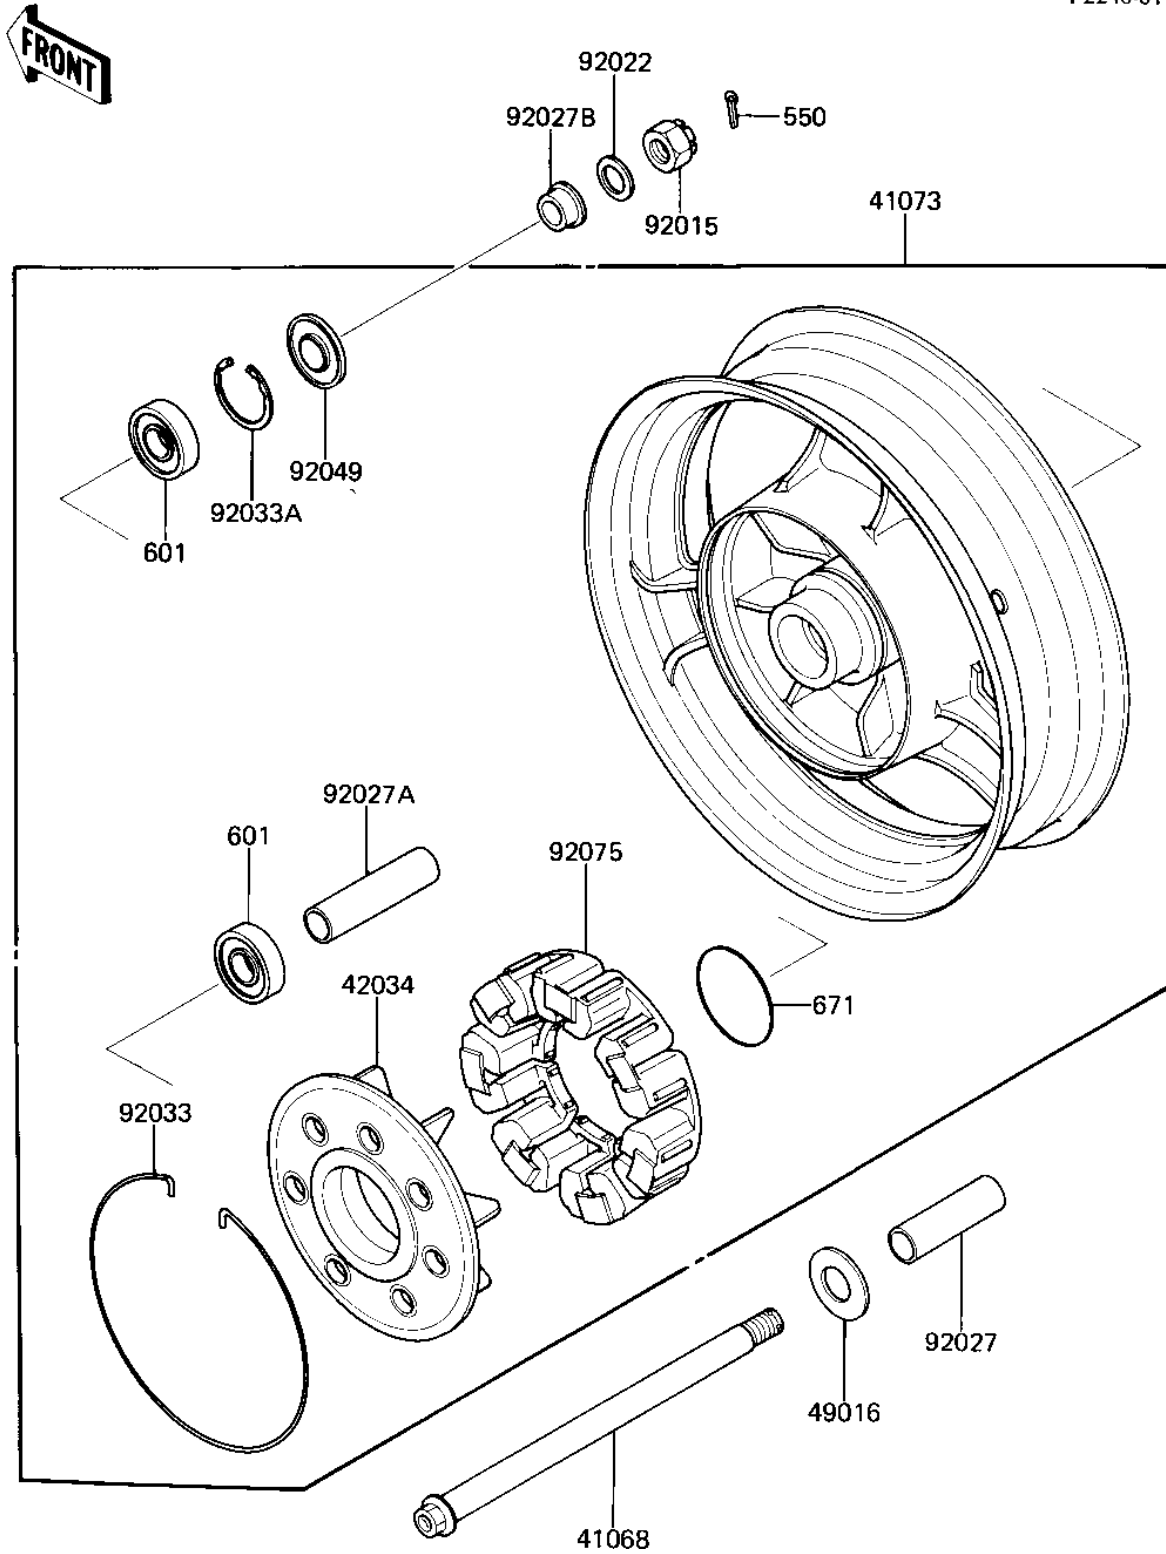

1986 Eliminator PARTS DIAGRAM

REAR WHEEL/HUB

F2240-0179

1986 Eliminator PARTS LIST

REAR WHEEL/HUB

ITEM NAME	PART NUMBER	QUANTITY
AXLE,RR (Ref # 41068)	41068-1197	1
WHEEL-ASSY,RR,M.GRAY (Ref # 41073)	41073-1316-J9	1
COUPLING,REAR HUB (Ref # 42034)	42034-1011	1
COVER (Ref # 49016)	49016-1019	1
NUT CASTLE,18MM (Ref # 92015)	42045-018	1
WASHER PLAIN 22MM (Ref # 92022)	42046-003	1
COLLAR,20.2X28X89 (Ref # 92027)	92027-1553	1
COLLAR,20.2X28X105.5 (Ref # 92027A)	92027-1901	1
COLLAR,RR AXLE,L=21.5 (Ref # 92027B)	92027-1902	1
RING,SNAP (Ref # 92033)	92033-1019	1
RING,SNAP,56.2M/M (Ref # 92033A)	92033-1043	1
SEAL-OIL (Ref # 92049)	92049-1061	1
DAMPER,REAR HUB,SHOCK (Ref # 92075)	92075-1121	1
PIN-COTTER,4.0X35 (Ref # 550)	550D4035	1
BEARING,BALL,#6304ZZ (Ref # 601)	601B6304ZZ	2
"O" RING,80MM (Ref # 671)	671B2580	1