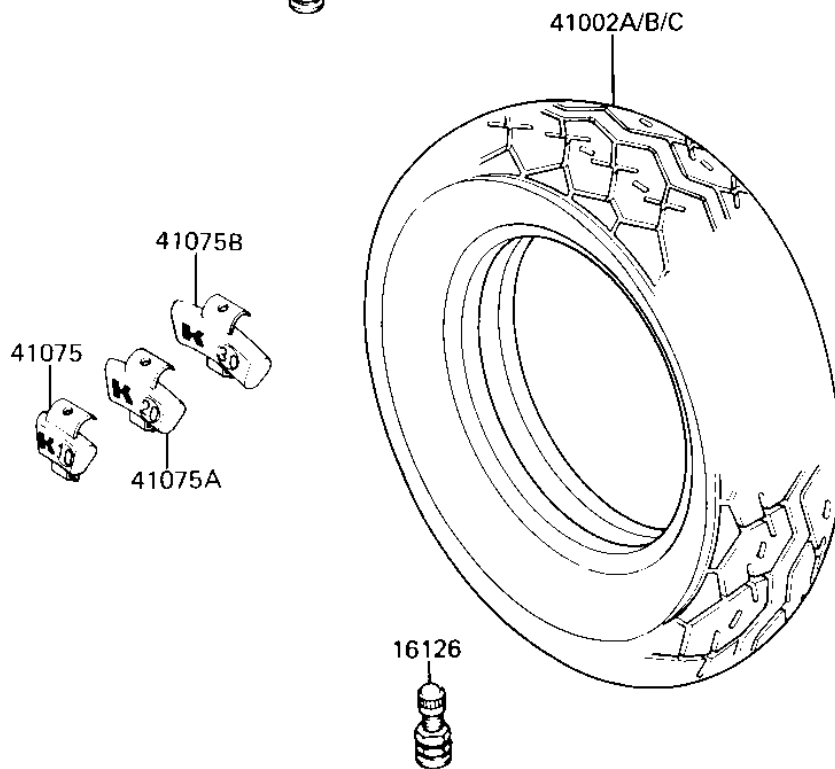

1986 Eliminator PARTS DIAGRAM

TIRES

F2210-0132

1986 Eliminator PARTS LIST

TIRES

ITEM NAME	PART NUMBER	QUANTITY
VALVE (Ref # 16126)	16126-1136	2
TIRE,FR,100/90-18 56H (Ref # 41002)	41002-1513	1
TIRE,RR,160/80-15 74H (Ref # 41002B)	41002-1612	1
BALANCER-WHEEL,10G (Ref # 41075)	41075-1014	AR
BALANCER-WHEEL,20G (Ref # 41075A)	41075-1015	AR
BALANCER-WHEEL,30G (Ref # 41075B)	41075-1016	AR