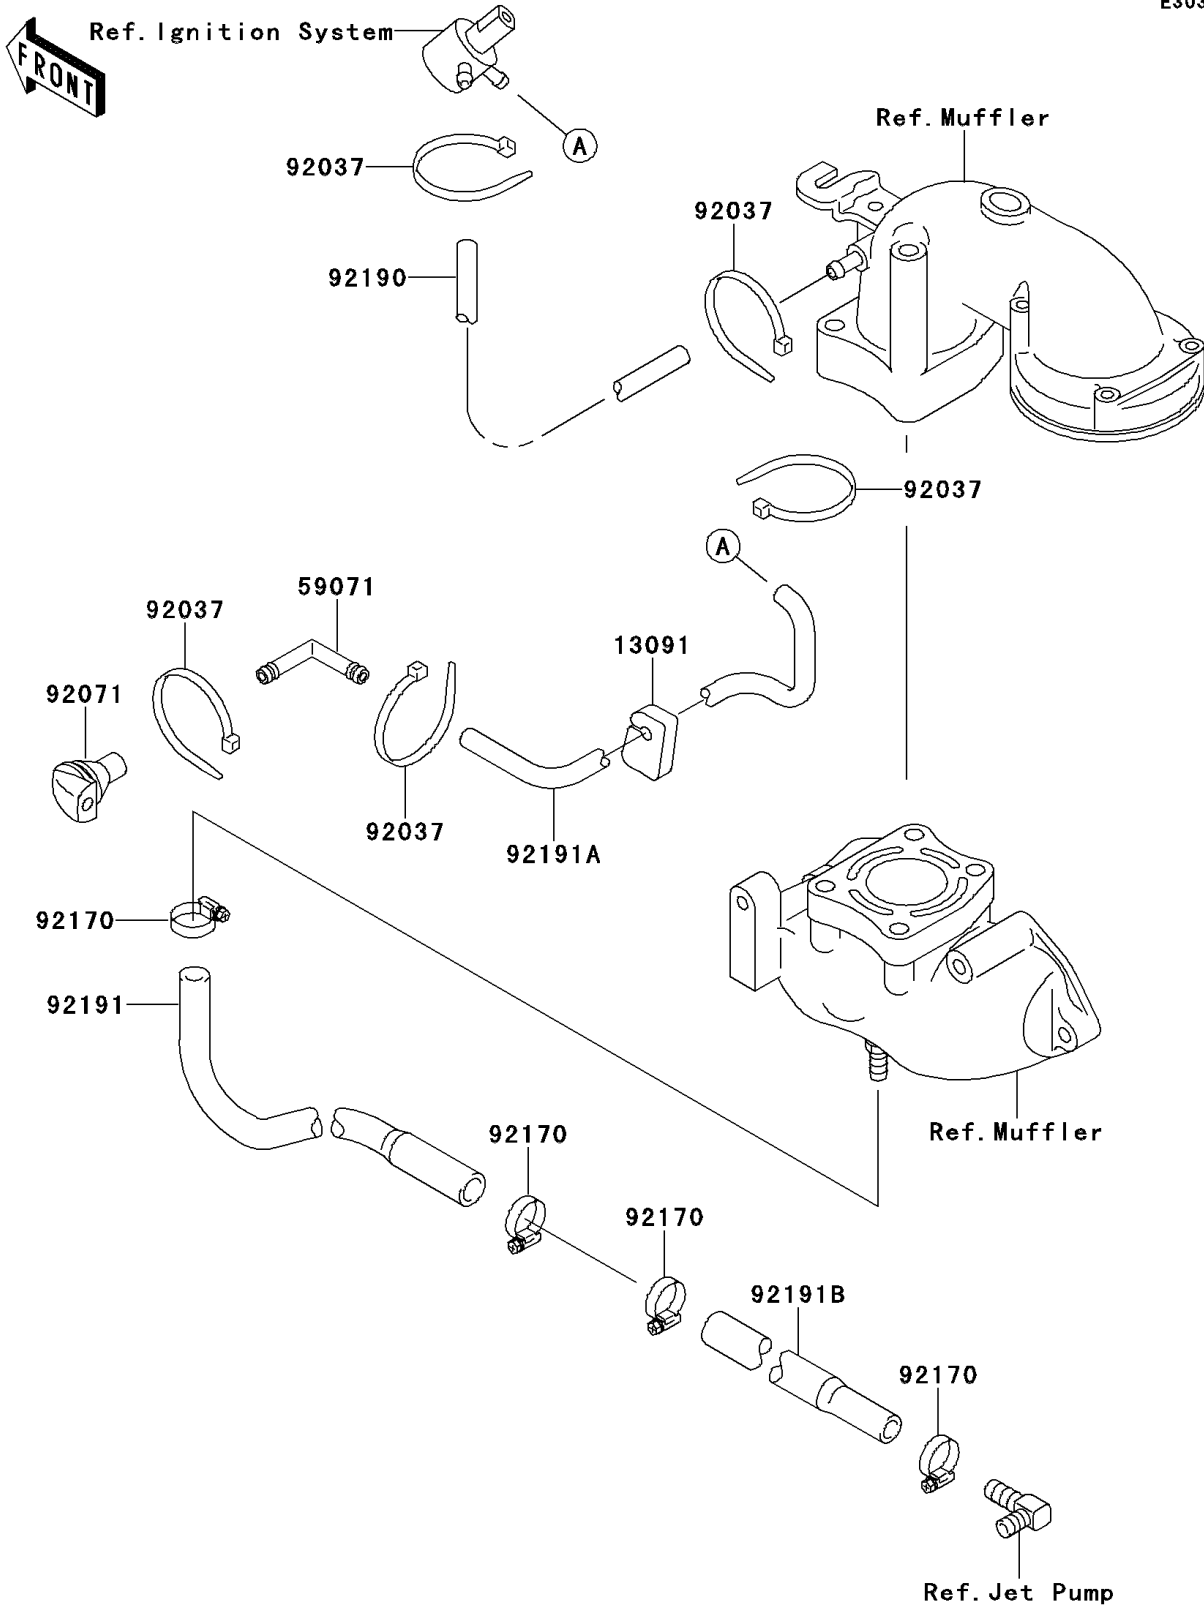

# 1996 SS PARTS DIAGRAM

Cooling

E3035

## 1996 SS PARTS LIST

### Cooling

ITEM NAME	PART NUMBER	QUANTITY
HOLDER (Ref # 13091)	13091-3712	2
JOINT (Ref # 59071)	59071-3736	1
CLAMP (Ref # 92037)	92037-1173	5
GROMMET (Ref # 92071)	92071-3799	1
CLAMP (Ref # 92170)	92170-3718	4
TUBE,"RETURN",7X12X750 (Ref # 92190)	92190-3985	1
TUBE,HULL-ENGINE (Ref # 92191)	92191-3716	1
TUBE (Ref # 92191A)	92191-3724	1
TUBE,JET PUMP-HULL (Ref # 92191B)	92191-3765	1