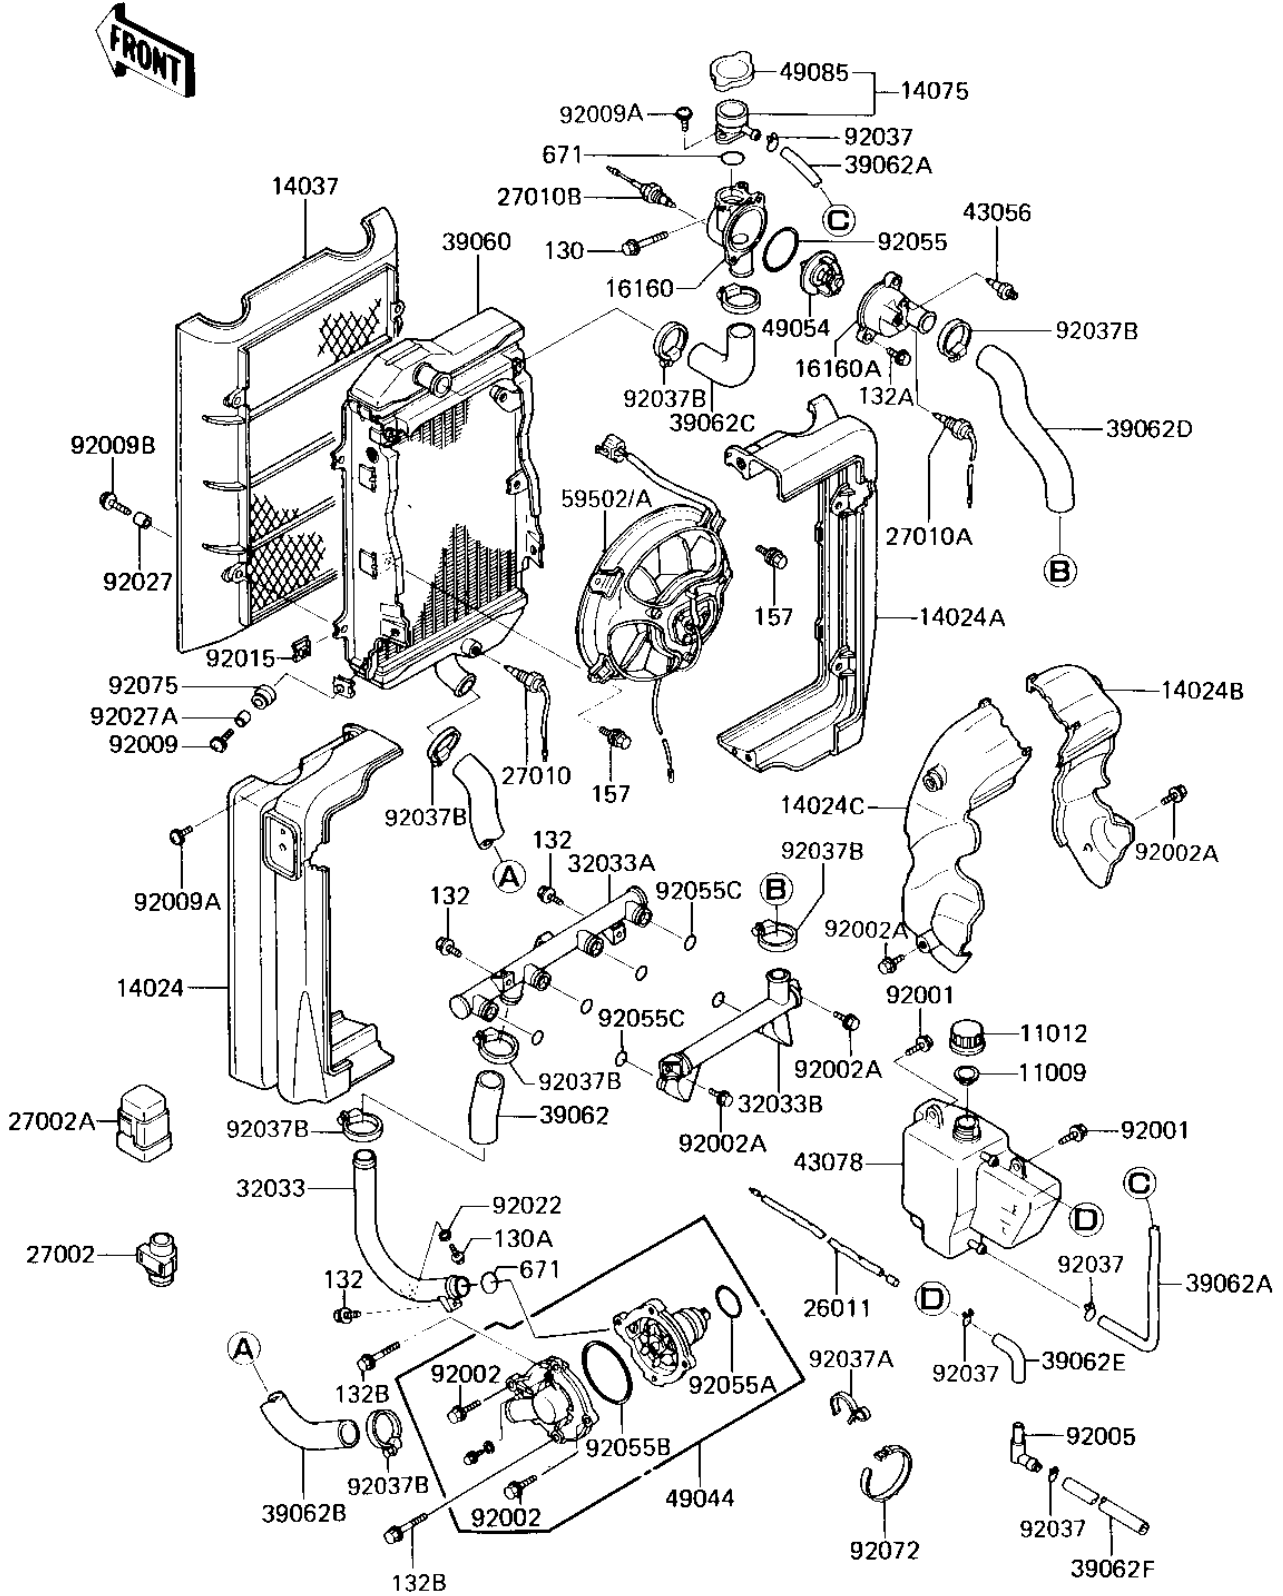

1986 Eliminator PARTS DIAGRAM

RADIATOR/FAN/WATER PUMP

E3032-0031

1986 Eliminator PARTS LIST

RADIATOR/FAN/WATER PUMP

ITEM NAME	PART NUMBER	QUANTITY
GASKET,RESERVE TANK (Ref # 11009)	11009-1145	1
CAP,RESERVE TANK (Ref # 11012)	11012-1084	1
COVER,SCREEN,LH (Ref # 14024)	14024-1070	1
COVER,SCREEN,RH (Ref # 14024A)	14024-1071	1
COVER,RH (Ref # 14024B)	14024-1073	1
COVER,LH (Ref # 14024C)	14024-1118	1
SCREEN (Ref # 14037)	14037-1074	1
CAP-ASSY,RADIATOR (Ref # 14075)	14075-1062	1
BODY,THERMOSTAT (Ref # 16160)	16160-1098	1
BODY,THERMOSTAT (Ref # 16160A)	16160-1099	1
WIRE-LEAD,OIL TEMPERA (Ref # 26011)	26011-1318	1
RELAY-ASSY (Ref # 27002)	27002-1054	1
RELAY-ASSY (Ref # 27002A)	27002-1055	1
SWITCH,FAN (Ref # 27010)	27010-1180	1
SWITCH,WARNING (Ref # 27010A)	27010-1188	1
SWITCH,OIL TEMPERATUR (Ref # 27010B)	27010-1191	1
PIPE-WATER (Ref # 32033)	39192-1028	1
PIPE (Ref # 32033A)	32033-1262	1
PIPE (Ref # 32033B)	32033-1712	1
RADIATOR (Ref # 39060)	39060-1064	1
HOSE-COOLING (Ref # 39062)	39062-1072	1
HOSE-COOLING (Ref # 39062A)	39062-1124	1
HOSE-COOLING (Ref # 39062B)	39062-1126	1
HOSE-COOLING (Ref # 39062C)	39062-1127	1
HOSE-COOLING (Ref # 39062D)	39062-1128	1
HOSE-COOLING (Ref # 39062E)	39062-1141	1
HOSE-COOLING (Ref # 39062F)	39062-1142	1
BREEDER (Ref # 43056)	43056-003	1
RESERVOIR (Ref # 43078)	43078-1064	1