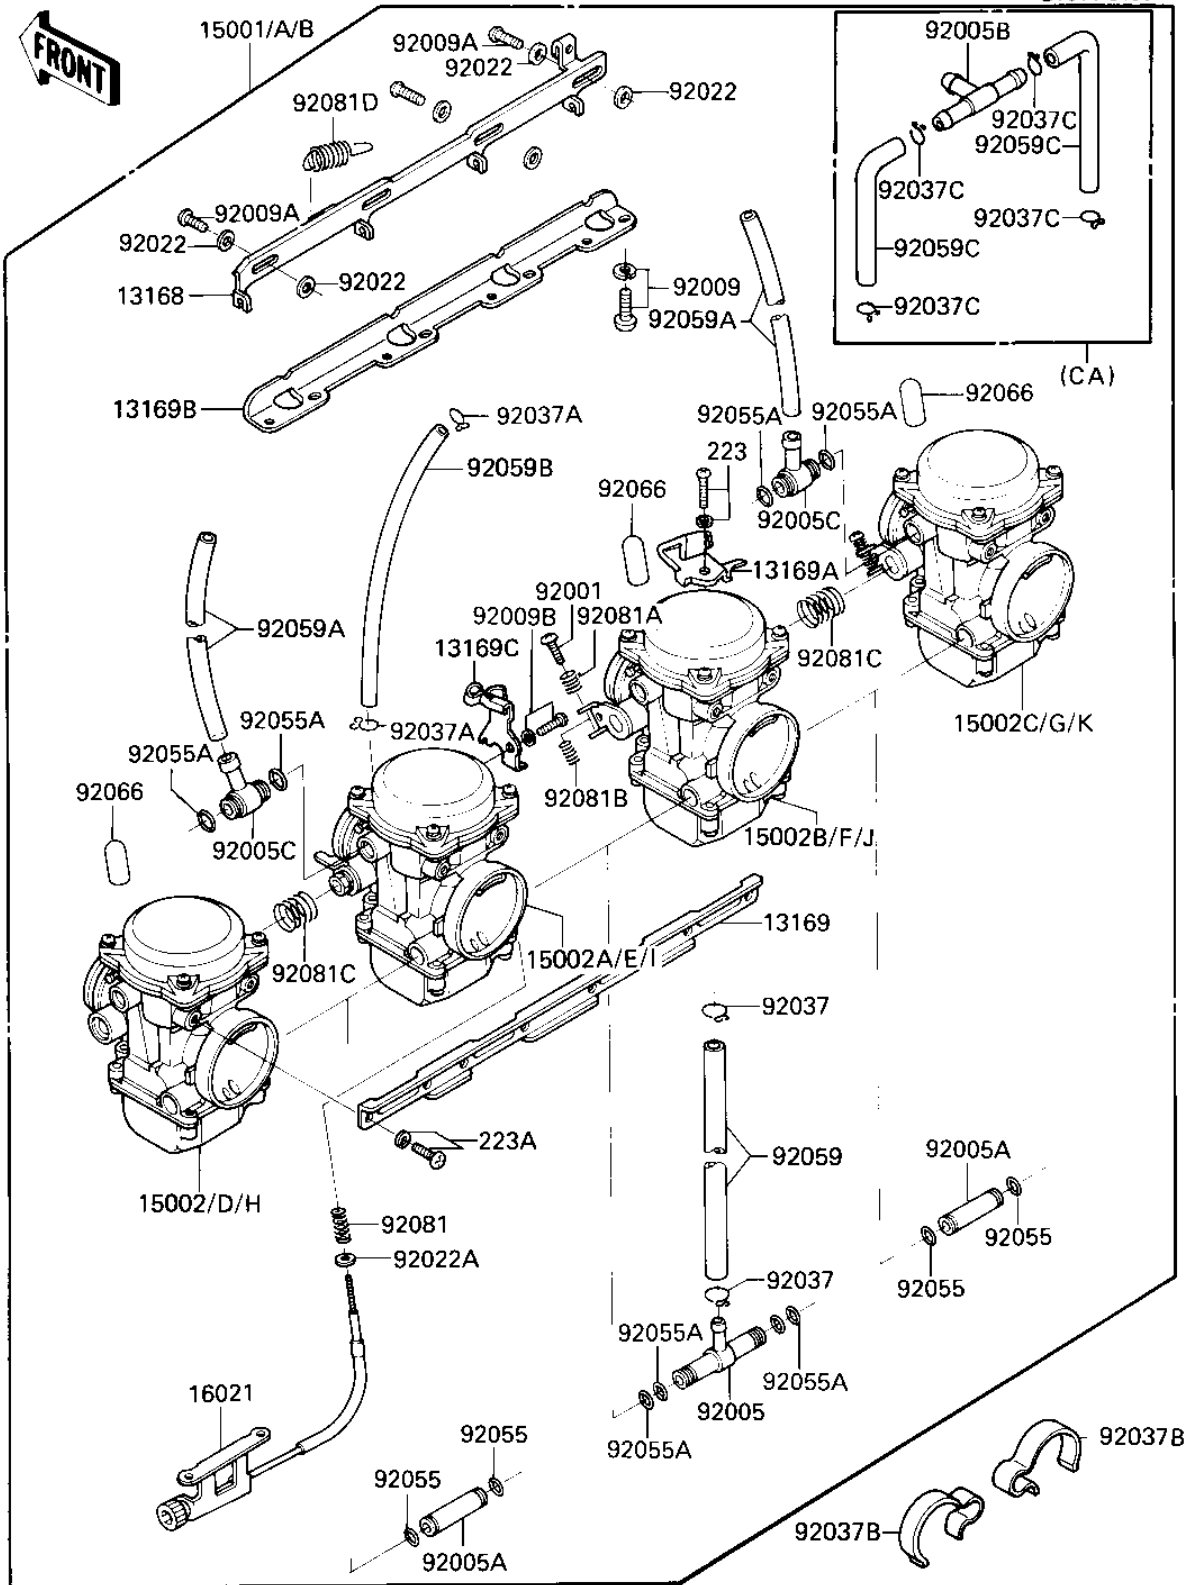

1985 Eliminator PARTS DIAGRAM

CARBURETOR ASSY

E1611-0199