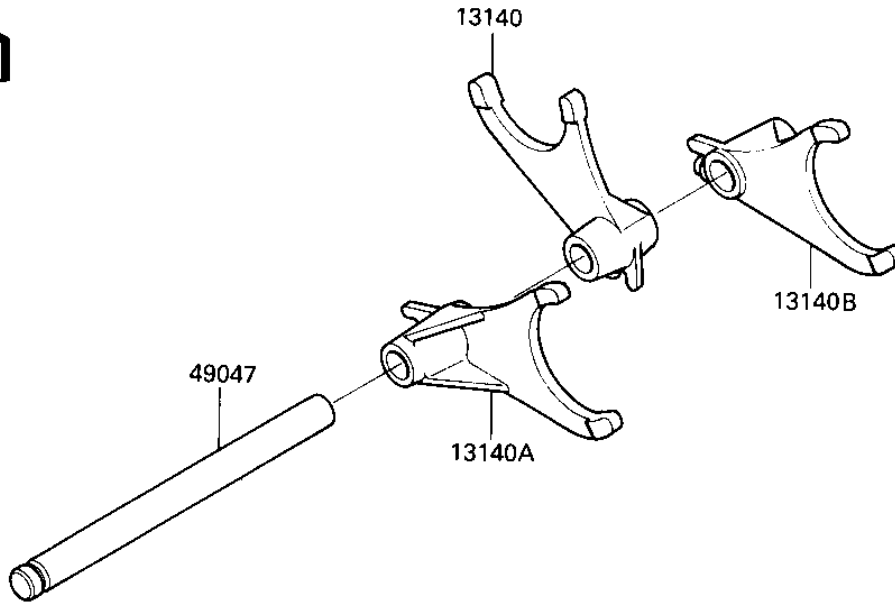

# 1986 Eliminator PARTS DIAGRAM

GEAR CHANGE DRUM & FORKS

E1362-0089

# 1986 Eliminator PARTS LIST

## GEAR CHANGE DRUM & FORKS

ITEM NAME	PART NUMBER	QUANTITY
HOLDER,CHANGE DRUM (Ref # 13091)	13091-1275	1
HOLDER,NEUTRAL (Ref # 13091A)	13091-1334	1
FORK-SHIFT (Ref # 13140)	13140-1196	1
FORK-SHIFT (Ref # 13140A)	13140-1197	1
FORK-SHIFT (Ref # 13140B)	13140-1198	1
DRUM-ASSY-CHANGE (Ref # 13239)	13239-1122	1
PLATE-POSITION,CHANGE (Ref # 14014)	14014-1059	1
ROD-SHIFT (Ref # 49047)	49047-1055	1
PIN GEAR CHANGE DRUM (Ref # 92043)	92042-014	5
PIN-CHANGE DRUM (Ref # 92043A)	92042-020	1
BEARING-BALL,16005(NT (Ref # 92045)	92045-1045	1
BOLT,SOCKET,6X16 (Ref # 120)	120P0616	2
SCREW-CSK-CROS,6X45 (Ref # 221)	221B0645	1
PIN,DOWEL,4X8 (Ref # 551)	551A0408	1