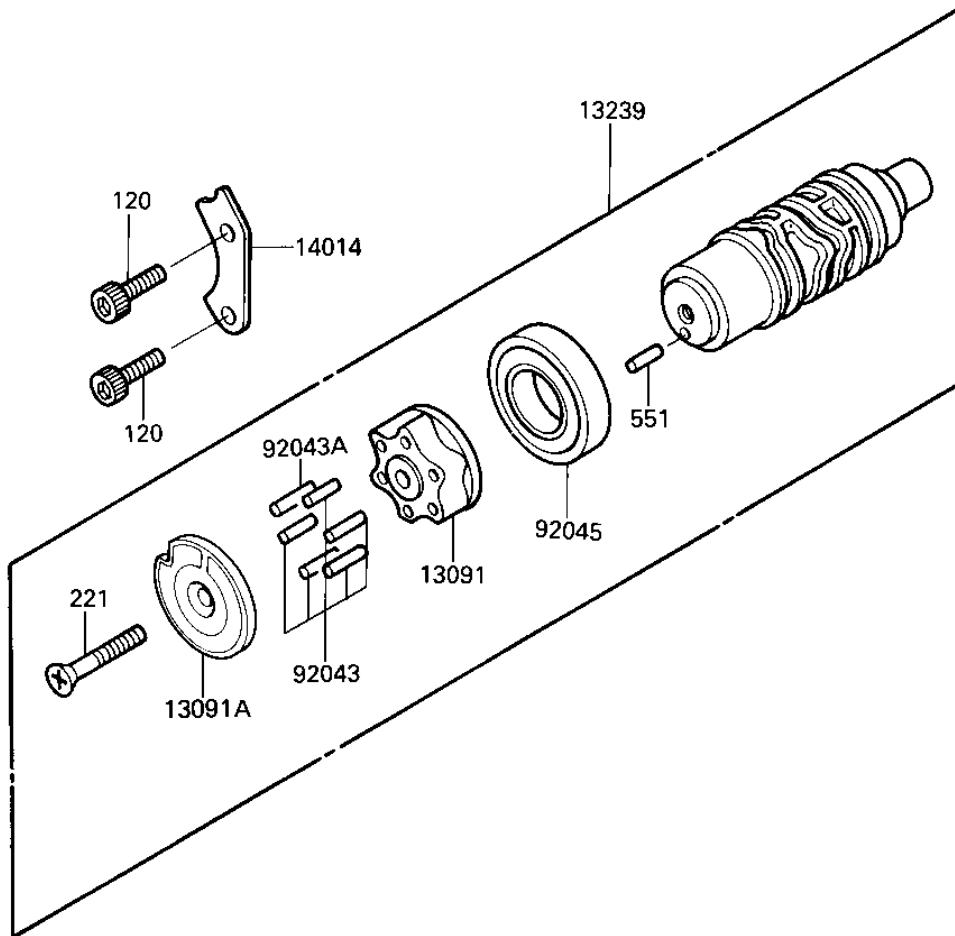

# 1986 Eliminator PARTS DIAGRAM

GEAR CHANGE DRUM & FORKS

E1362-0089

# 1986 Eliminator PARTS LIST

## GEAR CHANGE DRUM & FORKS

ITEM NAME	PART NUMBER	QUANTITY
HOLDER,CHANGE DRUM (Ref # 13091)	13091-1275	1
HOLDER,NEUTRAL (Ref # 13091A)	13091-1334	1
FORK-SHIFT (Ref # 13140)	13140-1196	1
FORK-SHIFT (Ref # 13140A)	13140-1197	1
FORK-SHIFT (Ref # 13140B)	13140-1198	1
DRUM-ASSY-CHANGE (Ref # 13239)	13239-1122	1
PLATE-POSITION,CHANGE (Ref # 14014)	14014-1059	1
ROD-SHIFT (Ref # 49047)	49047-1055	1
PIN GEAR CHANGE DRUM (Ref # 92043)	92042-014	5
PIN-CHANGE DRUM (Ref # 92043A)	92042-020	1
BEARING-BALL,16005(NT (Ref # 92045)	92045-1045	1
BOLT,SOCKET,6X16 (Ref # 120)	120P0616	2
SCREW-CSK-CROS,6X45 (Ref # 221)	221B0645	1
PIN,DOWEL,4X8 (Ref # 551)	551A0408	1