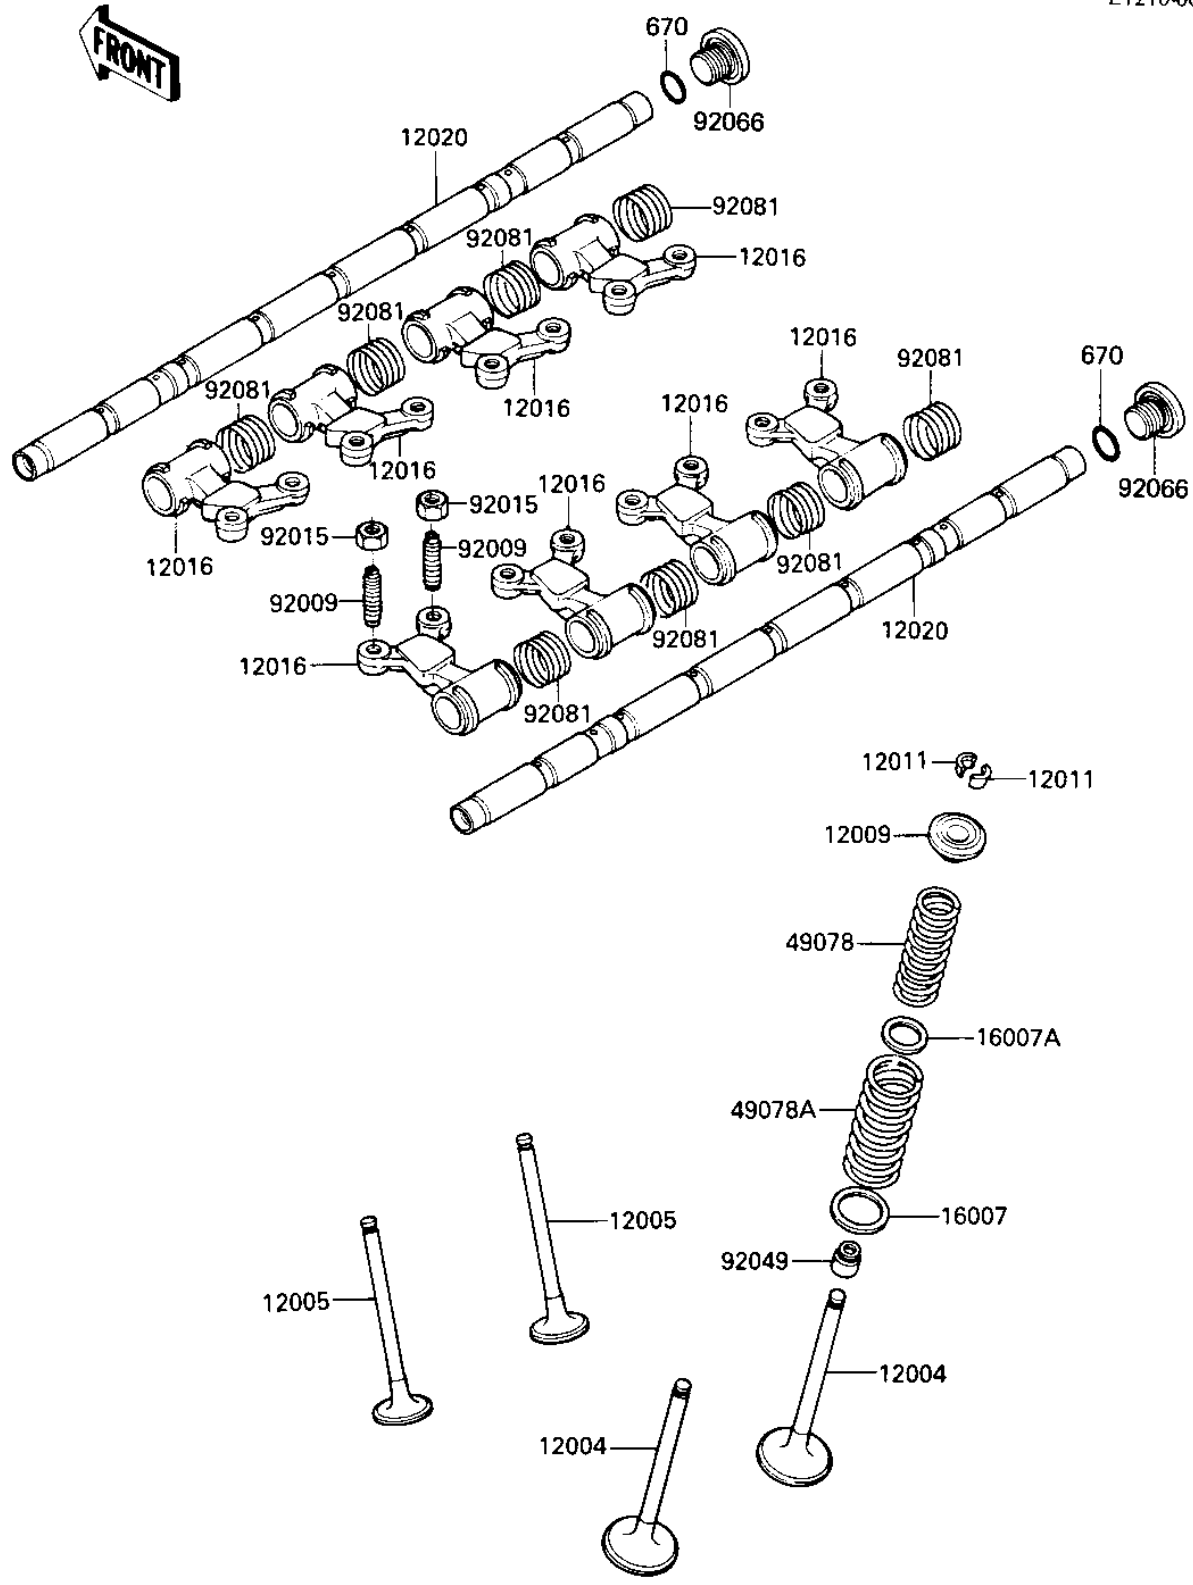

1986 Eliminator PARTS DIAGRAM

ROCKER ARMS/VALVES

E1210-0038

1986 Eliminator PARTS LIST

ROCKER ARMS/VALVES

ITEM NAME	PART NUMBER	QUANTITY
VALVE-INTAKE (Ref # 12004)	12004-1085	8
VALVE-EXHAUST (Ref # 12005)	12005-1052	8
RETAINER-VALVE SPRING (Ref # 12009)	12009-1054	16
SPLIT KEEPER,VALVE SP (Ref # 12011)	12011-1003	32
ARM-ROCKER (Ref # 12016)	12016-1051	8
SHAFT-ROCKER,L=343 (Ref # 12020)	12020-1051	2
SEAT-SPRING (Ref # 16007)	16007-1144	16
SEAT-SPRING (Ref # 16007A)	16007-1143	16
SPRING-ENGINE VALVE,I (Ref # 49078)	49078-1067	16
SPRING-ENGINE VALVE,O (Ref # 49078A)	49078-1068	16
SCREW,7MM (Ref # 92009)	92009-1279	16
NUT,7MM (Ref # 92015)	92015-1325	16
SEAL-OIL,RVC2-5.5X8.5 (Ref # 92049)	92049-1062	16
PLUG,14X11.5 (Ref # 92066)	92066-1192	2
SPRING,ROCKER ARM (Ref # 92081)	92081-1636	8
"O" RING,15MM (Ref # 670)	670B2015	2