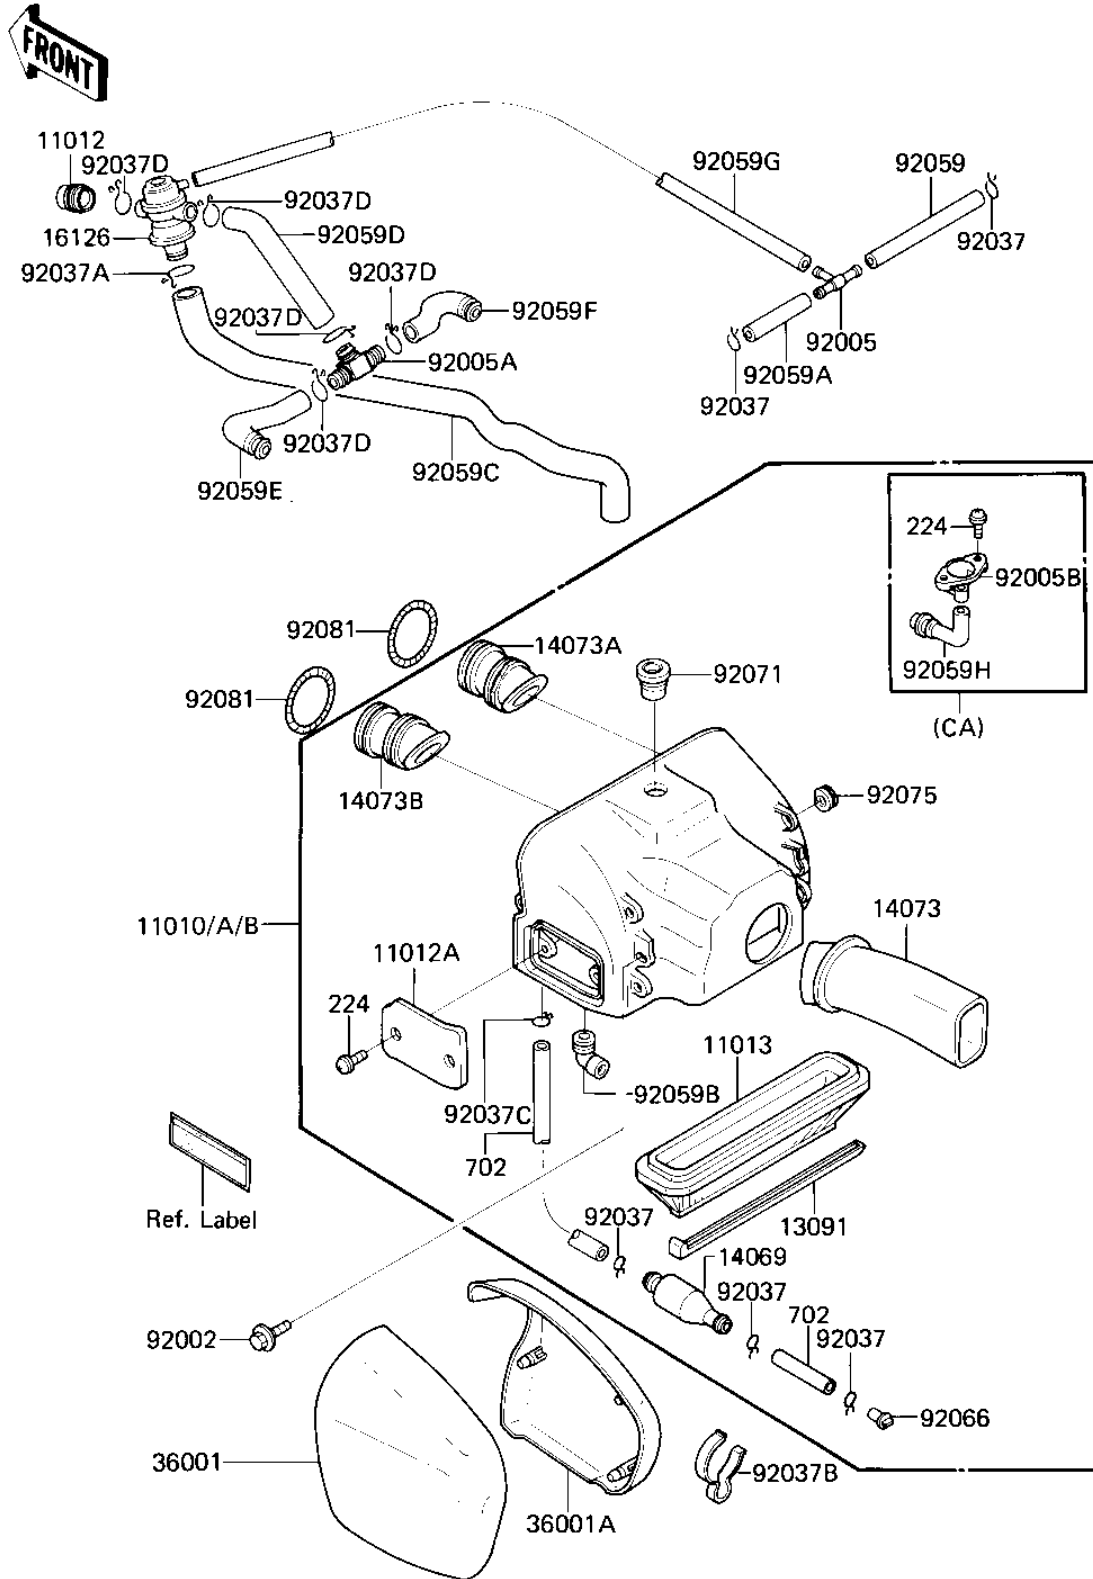

1986 Eliminator PARTS DIAGRAM

AIR CLEANER

E1130-0192

1986 Eliminator PARTS LIST

AIR CLEANER

ITEM NAME	PART NUMBER	QUANTITY
FILTER-ASSY-AIR (Ref # 11010)	11010-1261	1
FILTER-ASSY-AIR (Canada) (Ref # 11010A)	11010-1262	1
FILTER-ASSY-AIR (Ref # 11010B)	11010-1263	1
CAP,AIR FILTER (Ref # 11012)	11012-1370	1
CAP,AIR FILTER (Ref # 11012A)	11012-1485	1
ELEMENT-AIR FILTER (Ref # 11013)	11013-1112	1
HOLDER,ELEMENT (Ref # 13091)	13091-1378	1
BREATHER (Ref # 14069)	14069-1051	1
DUCT,AIR FILTER (Ref # 14073)	14073-1099	1
DUCT,#1,#3 (Ref # 14073A)	14073-1224	2
DUCT,#2,#4 (Ref # 14073B)	14073-1225	2
VALVE,AIR SWITCH (Ref # 16126)	16126-1104	1
COVER-SIDE,AIR FILTER (Ref # 36001)	36001-1295	1
COVER-SIDE,AIR FILTER (Ref # 36001A)	36001-1296	1
BOLT,6X16 (Ref # 92002)	92001-1950	2
FITTING,TUBE (Ref # 92005)	92005-1017	1
FITTING,TUBE,T-TYPE (Ref # 92005A)	92005-1130	1
FITTING (Ref # 92005B)	92005-1136	1
CLAMP-PIPE (Ref # 92037)	92037-072	3
CLAMP (Ref # 92037A)	92037-1076	1
CLAMP,AIR VENT HOSE (Ref # 92037B)	92037-1092	1
CLAMP,CHAIN OILER (Ref # 92037C)	92037-147	1
CLAMP,BREATHER TUBE (Ref # 92037D)	92037-213	5
TUBE,VACUUM,LONG (Ref # 92059)	92059-1162	1
TUBE,4X9X80 (Ref # 92059A)	92059-1365	1
TUBE,BREATHER (Ref # 92059B)	92059-1391	1
TUBE (Ref # 92059C)	92059-1569	1
TUBE (Ref # 92059D)	92059-1570	1
TUBE,LH (Ref # 92059E)	92059-1572	1

1986 Eliminator PARTS LIST

AIR CLEANER

ITEM NAME	PART NUMBER	QUANTITY
TUBE,RH (Ref # 92059F)	92059-1573	1
UNAVAILABLE IN PRICE BOOK (Ref # 92059G)	92059-161	1
TUBE (Ref # 92059H)	92059-1622	1
PLUG (Ref # 92066)	92066-1211	1
GROMMET,AIR FILTER (Ref # 92071)	92071-1129	1
DAMPER,AIR FILTER (Ref # 92075)	92075-1470	6
SPRING,AIR FILTER DUC (Ref # 92081)	92144-1771	4
SCREW-PAN-WP-CROS (Ref # 224)	224C0614	2
SCREW-PAN-WP-CROS (Ref # 224)	224C0614	4
TUBE-BREATHER (BULK) (Ref # 702)	702A071000	2