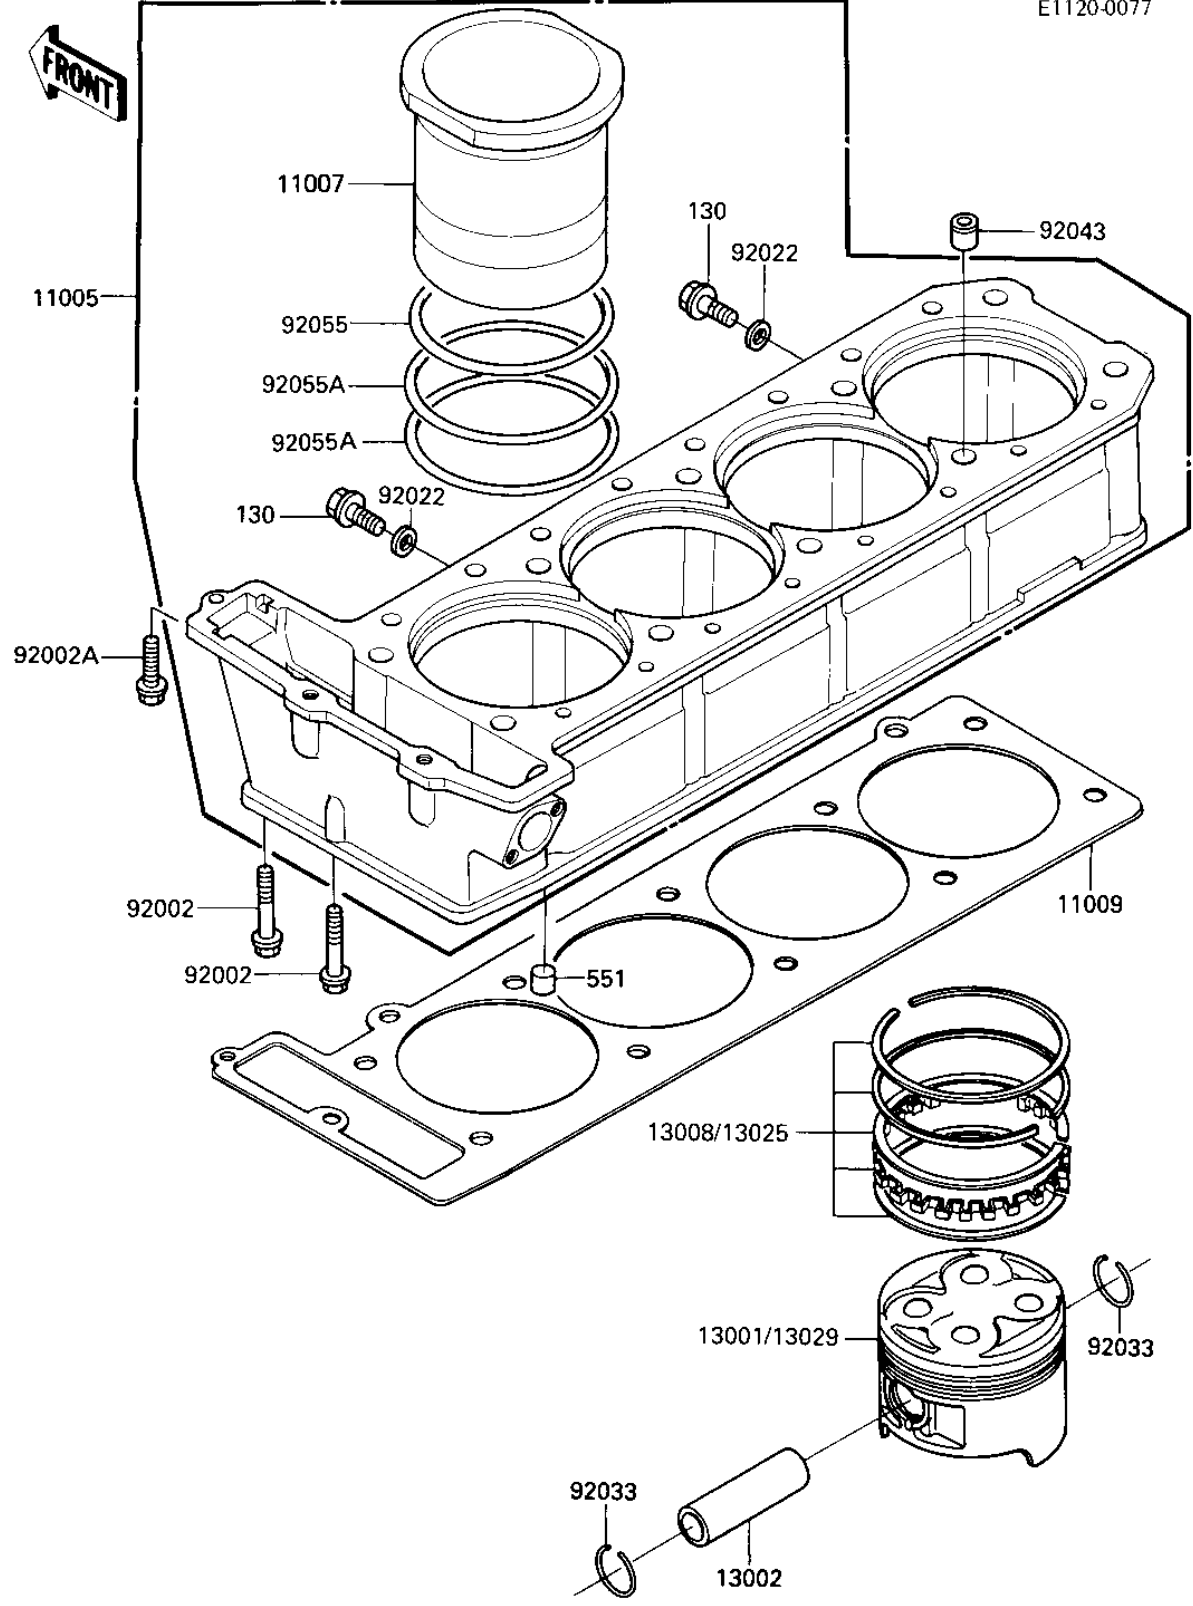

1986 Eliminator PARTS DIAGRAM

CYLINDER/PISTONS

E1120-0077

1986 Eliminator PARTS LIST

CYLINDER/PISTONS

ITEM NAME	PART NUMBER	QUANTITY
CYLINDER-ENGINE (Ref # 11005)	11005-1447	1
LINER-CYLINDER (Ref # 11007)	11007-1063	4
GASKET,CYLINDER BASE (Ref # 11009)	11009-1505	1
PISTON-ENGINE,STD (Ref # 13001)	13001-1205	4
PIN-PISTON,12X18X57.2 (Ref # 13002)	13002-1023	4
RING-SET-PISTON,STD (Ref # 13008)	13008-1053	4
RING-SET PISTON L,O/S (Ref # 13025)	13025-1053	4
PISTON-ENGINE L,O/S 0 (Ref # 13029)	13029-1142	4
BOLT,6X38 (Ref # 92002)	92001-1899	2
BOLT,6X30 (Ref # 92002A)	92002-1138	1
WASHER,PLAIN (Ref # 92022)	92022-304	2
RING-SNAP,18MM (Ref # 92033)	92033-1099	8
PIN,11.5X14X14 (Ref # 92043)	92043-1279	2
RING-O,78MM (Ref # 92055)	92055-1229	4
RING-O,79.5MM (Ref # 92055A)	92055-1230	8
BOLT-FLANGED,6X10,BLA (Ref # 130)	130C0610	2
PIN-DOWEL (Ref # 551)	551A1012	2