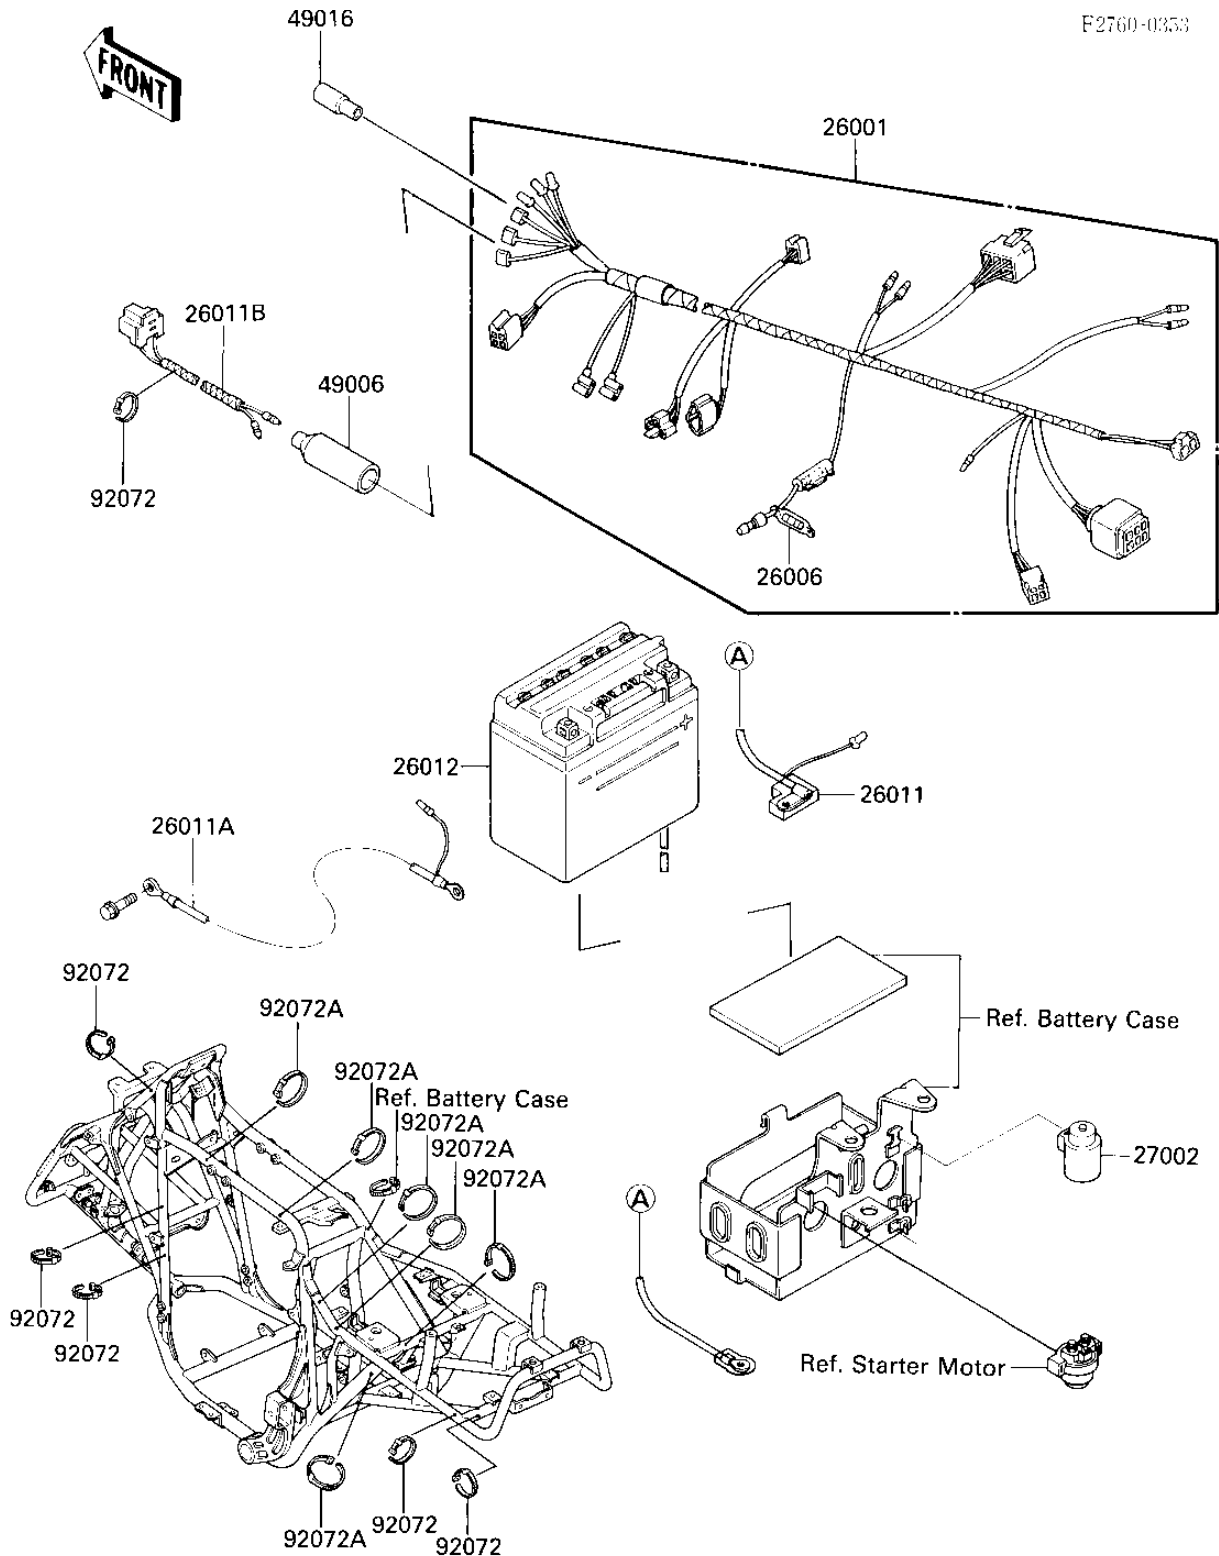

1986 Bayou 300 PARTS DIAGRAM CHASSIS ELECTRICAL EQUIPMENT

F2760-0353

1986 Bayou 300 PARTS LIST

CHASSIS ELECTRICAL EQUIPMENT

ITEM NAME	PART NUMBER	QUANTITY
HARNESS,MAIN (Ref # 26001)	26001-1712	1
FUSE,30A,L=30 (Ref # 26006)	26006-1059	1
WIRE-LEAD,BATTERY(+) (Ref # 26011)	26011-1302	1
WIRE-LEAD,BATTERY(-) (Ref # 26011A)	26011-1303	1
WIRE-LEAD,HEAD LAMP (Ref # 26011B)	26011-4011	1
FB BAT FB16CL-B (Ref # 26012)	26012-1118	1
RELAY-ASSY (Ref # 27002)	27002-1051	1
BOOT,HARNESS (Ref # 49006)	49006-4007	1
COVER-SEAL (Ref # 49016)	49016-1119	1
BAND,MIDDLE (Ref # 92072)	92072-031	1
BAND,WIRING HARNESS (Ref # 92072A)	92072-056	1