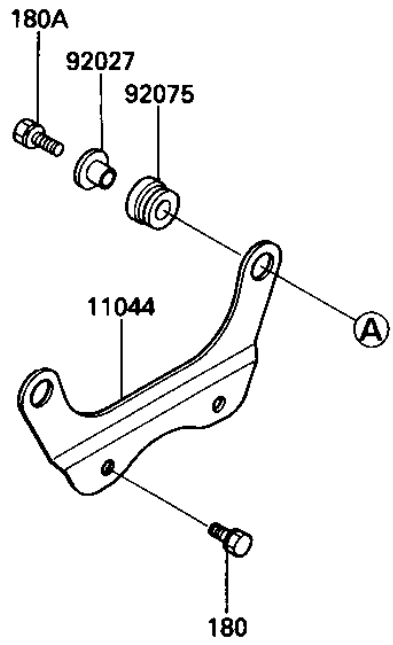

# 1986 Bayou 300 PARTS DIAGRAM

TAILLIGHT

F2720-0218

# 1986 Bayou 300 PARTS LIST

## TAILLIGHT

ITEM NAME	PART NUMBER	QUANTITY
GASKET, TAIL LAMP (Ref # 11009)	11009-1404	1
BRACKET, TAIL LAMP (Ref # 11044)	11044-1367	1
SOCKET-ASSY, TAIL LAMP (Ref # 23008)	23008-1243	1
LAMP-TAIL (Ref # 23025)	23025-1113	1
LENS, TAIL LAMP (Ref # 23026)	23026-1056	1
BODY-COMP-TAIL LAMP (Ref # 23027)	23027-1064	1
SCREW, TAPPING (Ref # 92009)	92009-1056	2
COLLAR (Ref # 92027)	92027-194	2
BULB, 12V 4CP (Ref # 92069)	92069-1012	2
DAMPER RUBBER (Ref # 92075)	92075-277	2
BOLT-UPSET-WS (Ref # 180)	180D0612	2
BOLT-UPSET-WS (Ref # 180A)	180D0620	2