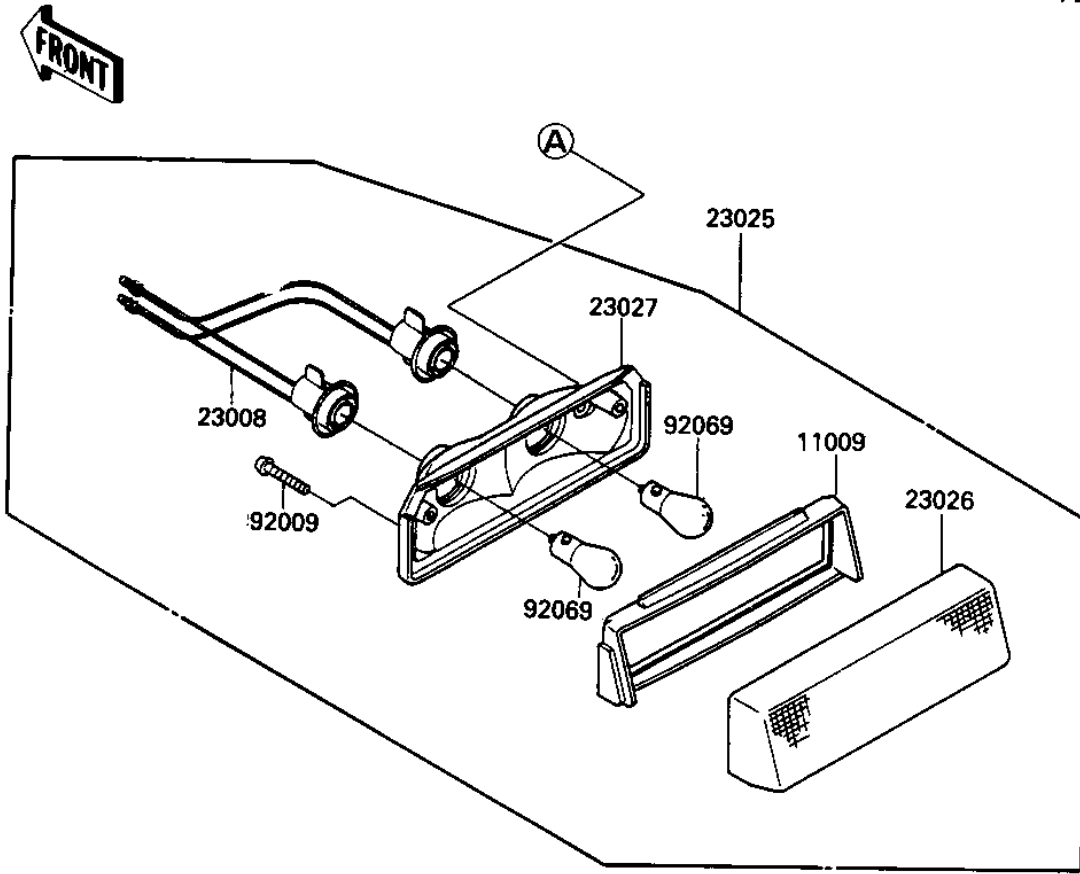

# 1986 Bayou 300 PARTS DIAGRAM

TAILLIGHT

F2720-0218

# 1986 Bayou 300 PARTS LIST

## TAILLIGHT

ITEM NAME	PART NUMBER	QUANTITY
GASKET, TAIL LAMP (Ref # 11009)	11009-1404	1
BRACKET, TAIL LAMP (Ref # 11044)	11044-1367	1
SOCKET-ASSY, TAIL LAMP (Ref # 23008)	23008-1243	1
LAMP-TAIL (Ref # 23025)	23025-1113	1
LENS, TAIL LAMP (Ref # 23026)	23026-1056	1
BODY-COMP-TAIL LAMP (Ref # 23027)	23027-1064	1
SCREW, TAPPING (Ref # 92009)	92009-1056	2
COLLAR (Ref # 92027)	92027-194	2
BULB, 12V 4CP (Ref # 92069)	92069-1012	2
DAMPER RUBBER (Ref # 92075)	92075-277	2
BOLT-UPSET-WS (Ref # 180)	180D0612	2
BOLT-UPSET-WS (Ref # 180A)	180D0620	2