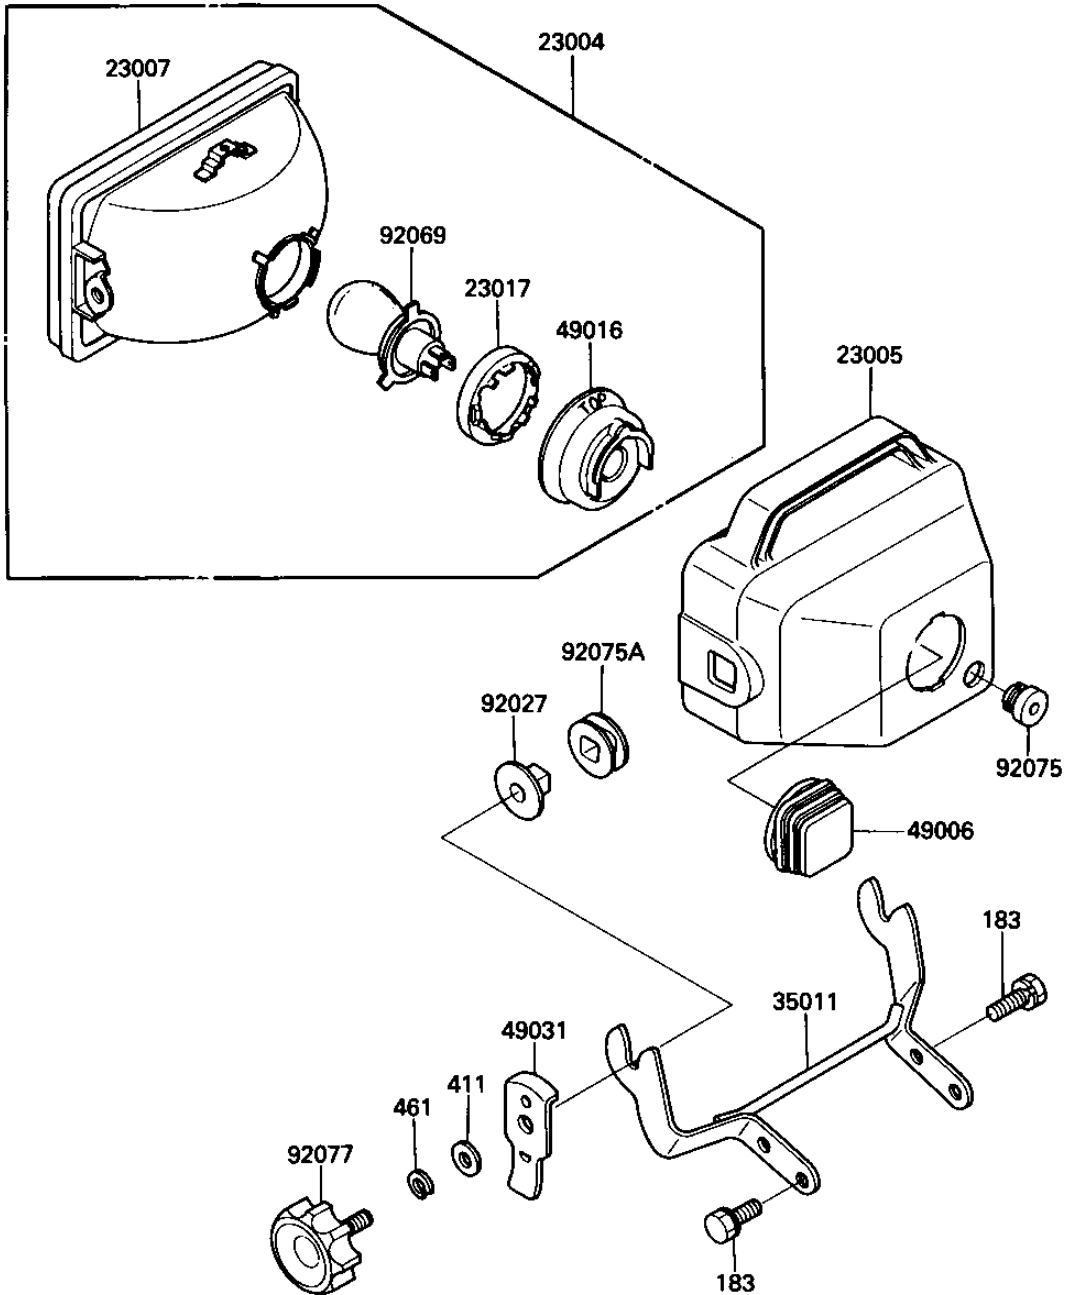

# 1986 Bayou 300 PARTS DIAGRAM

HEADLIGHT

F2110-0404

# 1986 Bayou 300 PARTS LIST

## HEADLIGHT

ITEM NAME	PART NUMBER	QUANTITY
LAMP-HEAD (Ref # 23004)	23004-1192	1
BODY-COMP-HEAD LAMP,B (Ref # 23005)	23005-1064-6Z	1
LENS-COMP,HEAD LAMP (Ref # 23007)	23007-1138	1
SOCKET (Ref # 23017)	23017-1051	1
STAY,HEAD LAMP (Ref # 35011)	35011-1256	1
BOOT,HEAD LAMP BODY (Ref # 49006)	49006-1172	1
COVER-SEAL (Ref # 49016)	49016-1111	1
LATCH,HEAD LAMP (Ref # 49031)	49031-1052	2
COLLAR (Ref # 92027)	92027-1938	2
BULB (Ref # 92069)	92069-1069	1
DAMPER (Ref # 92075)	92075-1767	1
DAMPER (Ref # 92075A)	92075-1768	2
KNOB (Ref # 92077)	92077-1060	2
BOLT-UPSET-WS-SMALL (Ref # 183)	183J0814	4
WASHER PLAIN (Ref # 411)	411F0800	2
WASHER-SPRING,8MM,BLA (Ref # 461)	461K0800	2