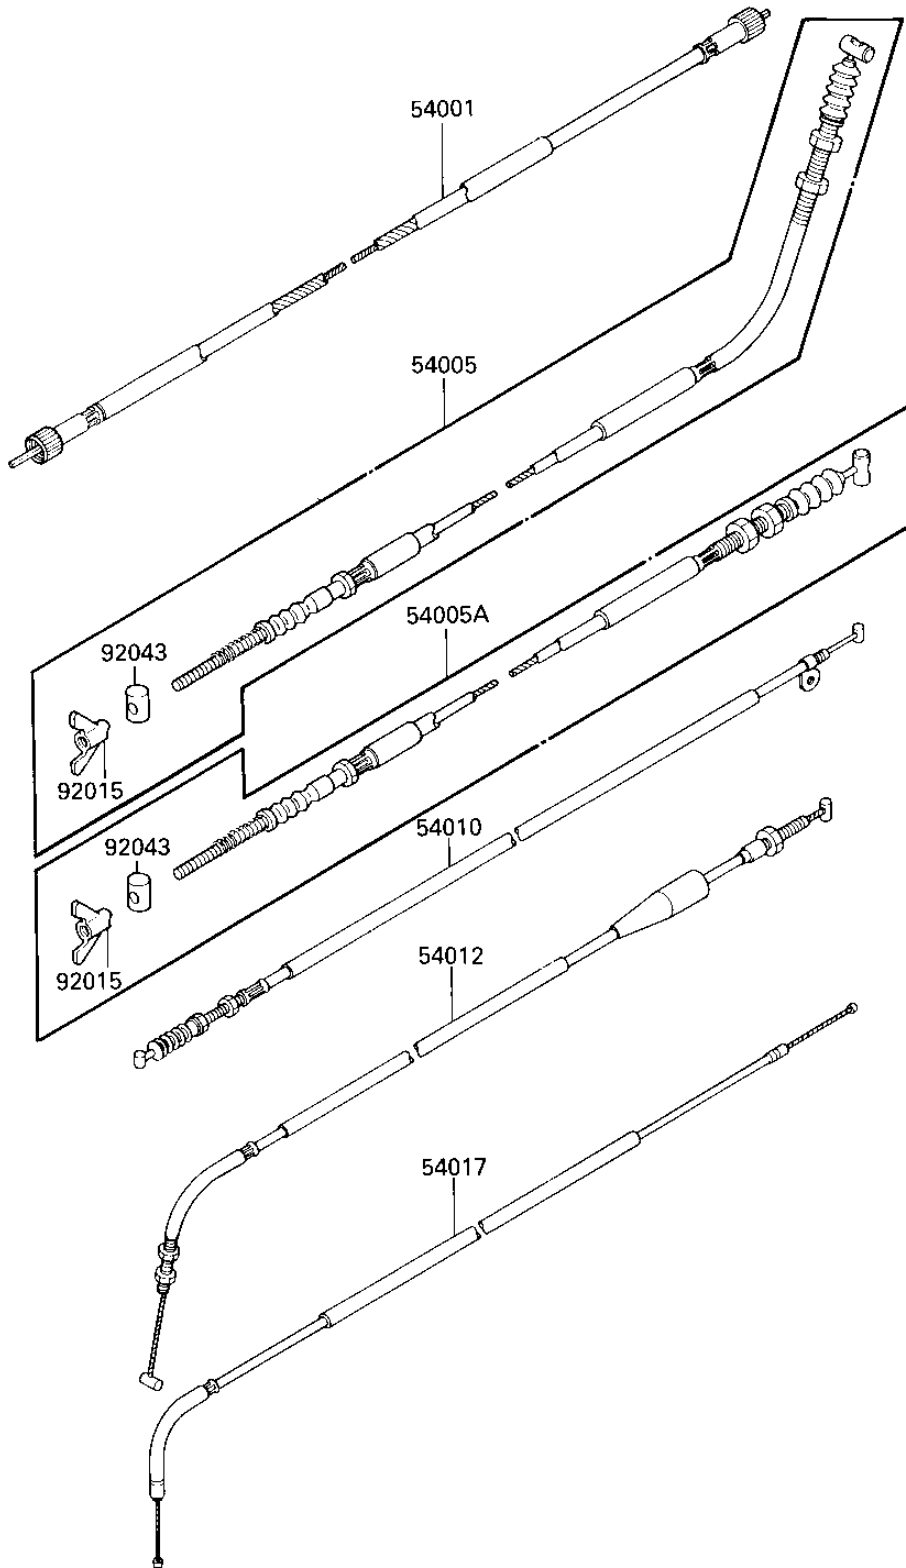

1986 Bayou 300 PARTS DIAGRAM

CABLES

F2540 0241

1986 Bayou 300 PARTS LIST

CABLES

| ITEM NAME | PART NUMBER | QUANTITY |
|----------------------------------|-------------|----------|
| CABLE-SPEEDOMETER (Ref # 54001) | 54001-1115 | 1 |
| CABLE-BRAKE,RR,LH (Ref # 54005) | 54005-1126 | 1 |
| CABLE-BRAKE,RR,RH (Ref # 54005A) | 54005-1127 | 1 |
| CABLE,REVERSE (Ref # 54010) | 54010-1052 | 1 |
| CABLE-THROTTLE (Ref # 54012) | 54012-1259 | 1 |
| CABLE-STARTER (Ref # 54017) | 54017-1062 | 1 |
| NUT,WING,6M/M (Ref # 92015) | 92015-4004 | 2 |
| PIN,12X20 (Ref # 92043) | 92043-1280 | 2 |