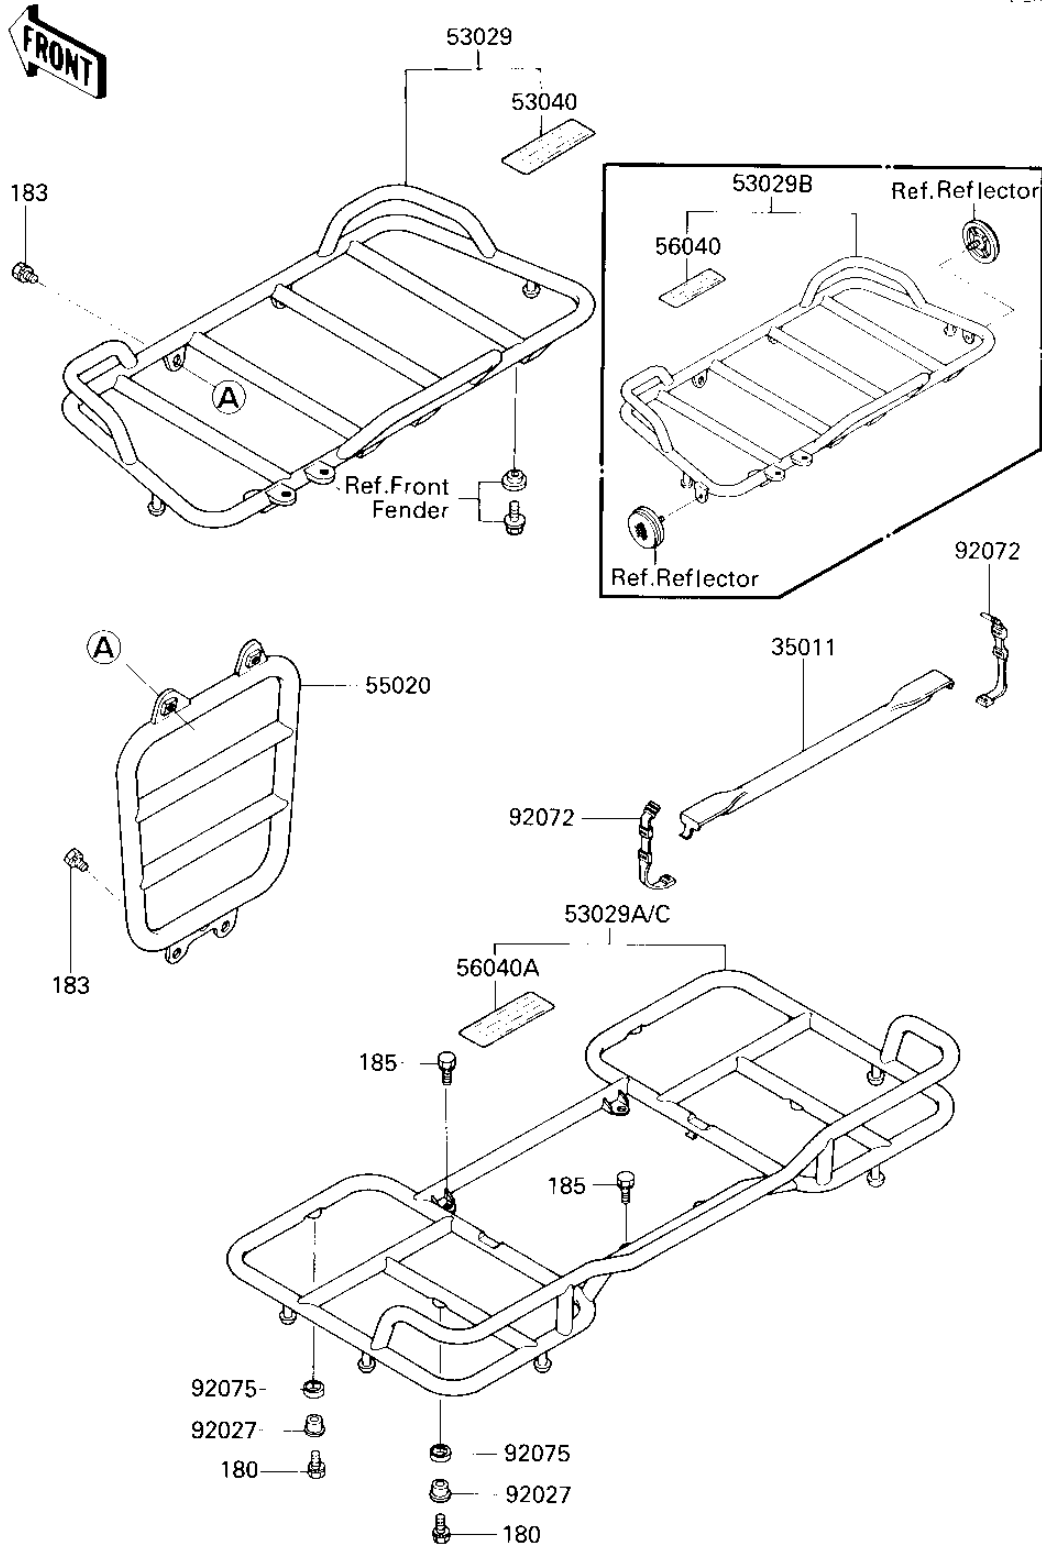

1986 Bayou 300 PARTS DIAGRAM

CARRIERS

F2420-10002

1986 Bayou 300 PARTS LIST

CARRIERS

ITEM NAME	PART NUMBER	QUANTITY
STAY (Ref # 35011)	35011-1257	1
CARRIER,FR (Ref # 53029)	53029-1077	1
CARRIER,RR (Ref # 53029A)	53029-1075	1
CARRIER,FR (Canada) (Ref # 53029B)	53029-1067	1
CARRIER,RR (Ref # 53029C)	53029-1075	1
GUARD,FR (Ref # 55020)	55020-1193	1
LABEL-WARNING,FRONT C (Ref # 56040)	56040-1147	1
LABEL-WARNING,REAR CA (Ref # 56040A)	56040-1148	1
COLLAR (Ref # 92027)	92027-1906	4
BAND,STAY (Ref # 92072)	92072-1209	2
DAMPER (Ref # 92075)	92075-1763	4
BOLT-UPSET-WS (Ref # 180)	180D0618	4
BOLT-UPSET-WS-SMALL (Ref # 183)	183J0816	4
BOLT-UPSET-WSP-SMALL (Ref # 185)	185C0816	4