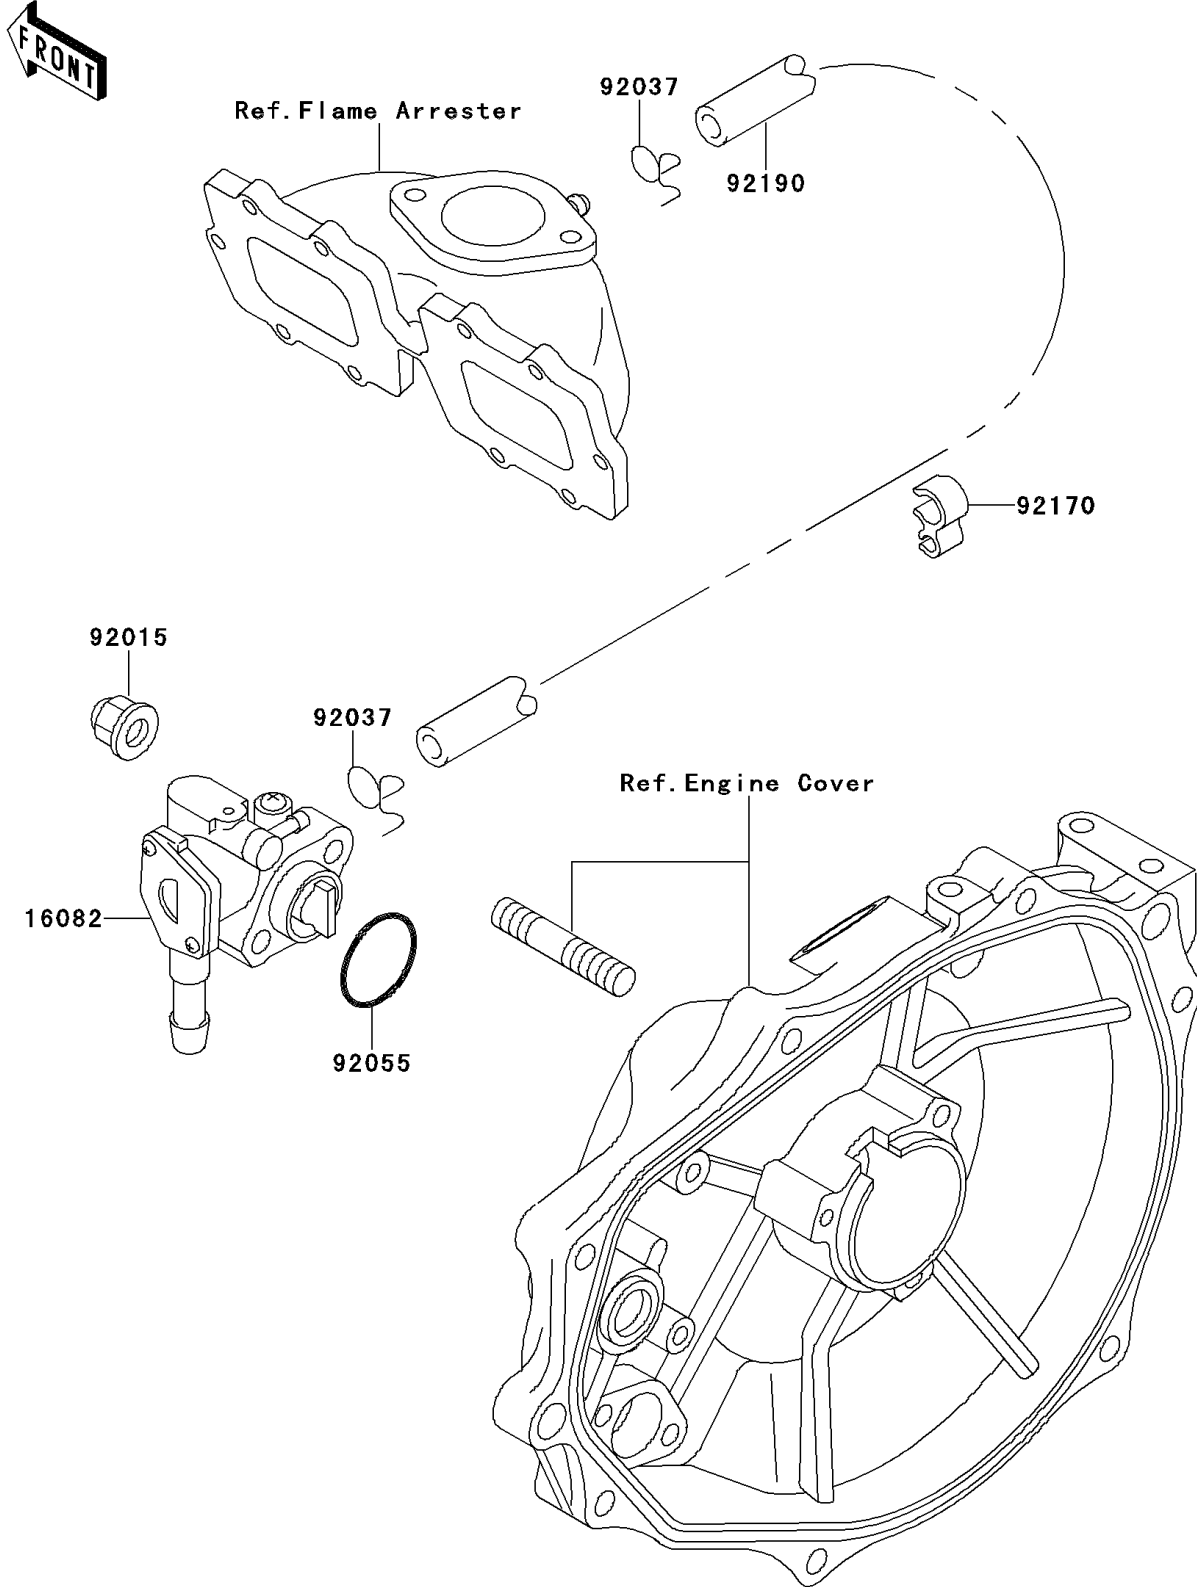

1996 SS PARTS DIAGRAM

Oil Pump

E1710

1996 SS PARTS LIST

Oil Pump

ITEM NAME	PART NUMBER	QUANTITY
PUMP-ASSY-OIL (Ref # 16082)	16082-3710	1
NUT,CAP,6MM (Ref # 92015)	92015-1385	2
CLAMP (Ref # 92037)	92037-3722	2
RING-O,19.5X1.5 (Ref # 92055)	92055-055	1
CLAMP,HOSE (Ref # 92170)	92170-3732	1
TUBE,3X6X470 (Ref # 92190)	92190-3909	1