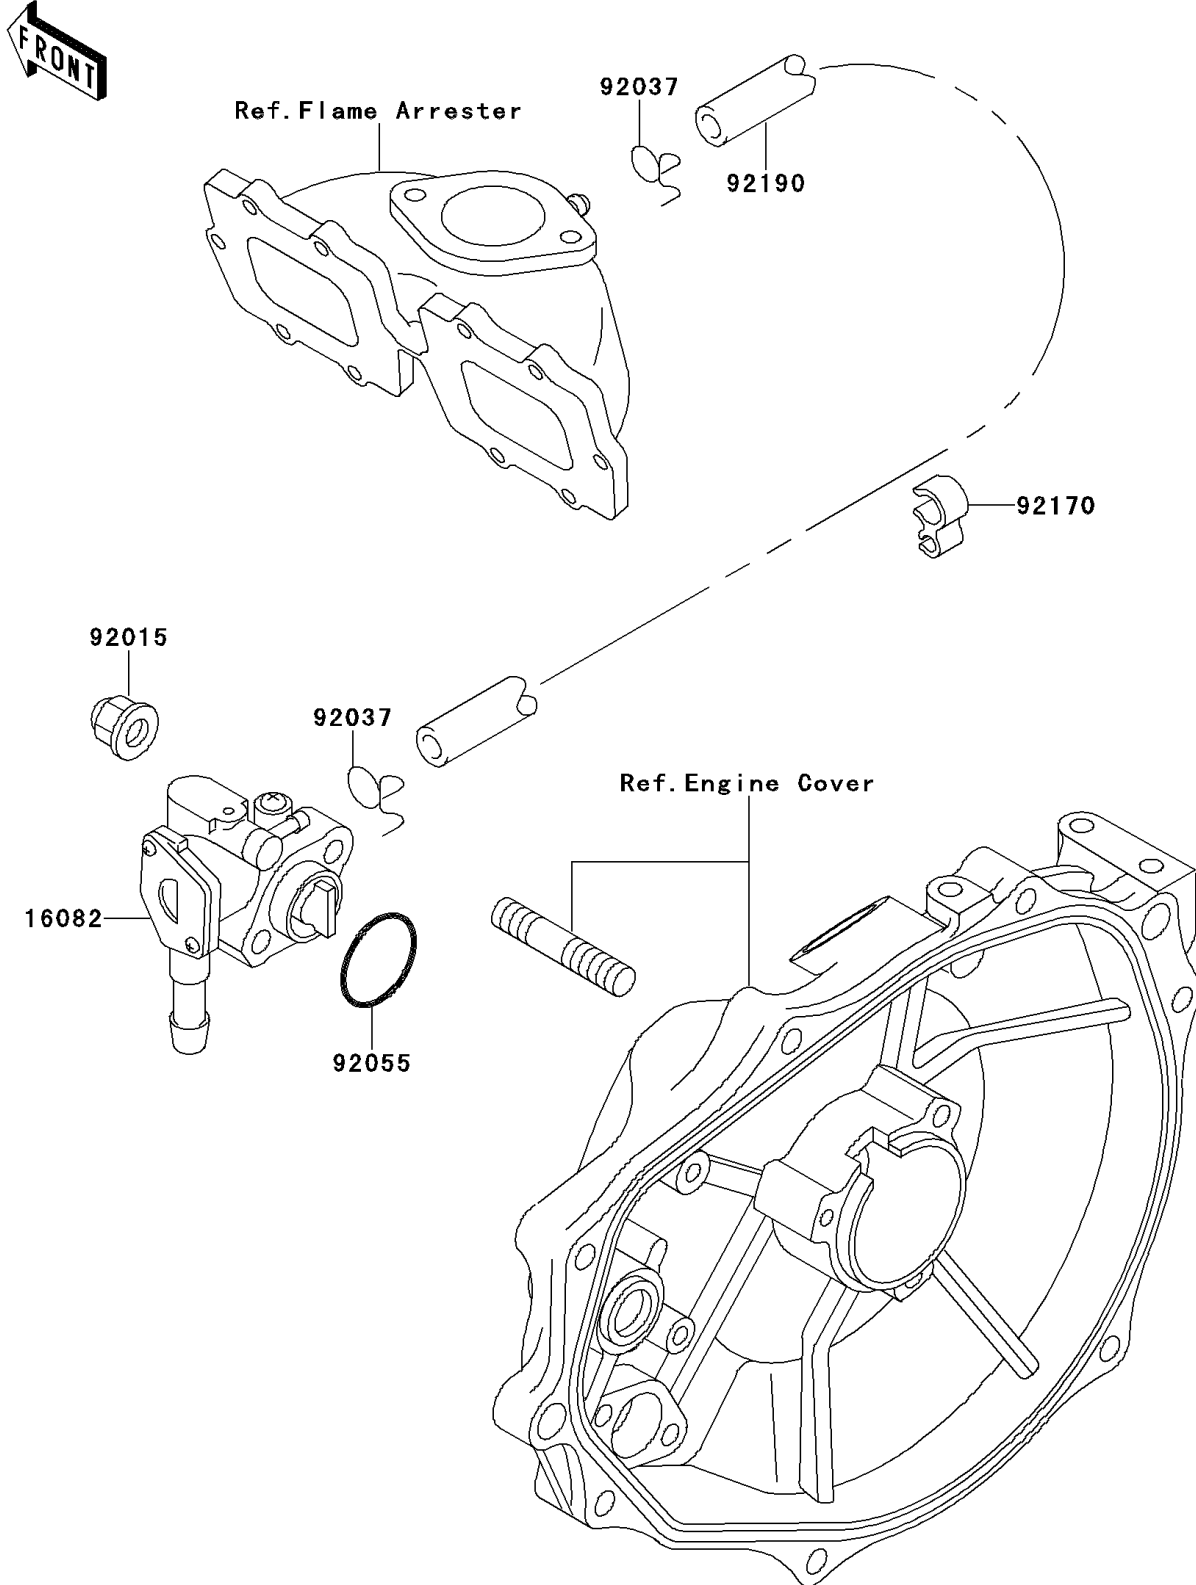

1996 SS PARTS DIAGRAM

Oil Pump

E1710

1996 SS PARTS LIST

Oil Pump

ITEM NAME	PART NUMBER	QUANTITY
PUMP-ASSY-OIL (Ref # 16082)	16082-3710	1
NUT,CAP,6MM (Ref # 92015)	92015-1385	2
CLAMP (Ref # 92037)	92037-3722	2
RING-O,19.5X1.5 (Ref # 92055)	92055-055	1
CLAMP,HOSE (Ref # 92170)	92170-3732	1
TUBE,3X6X470 (Ref # 92190)	92190-3909	1