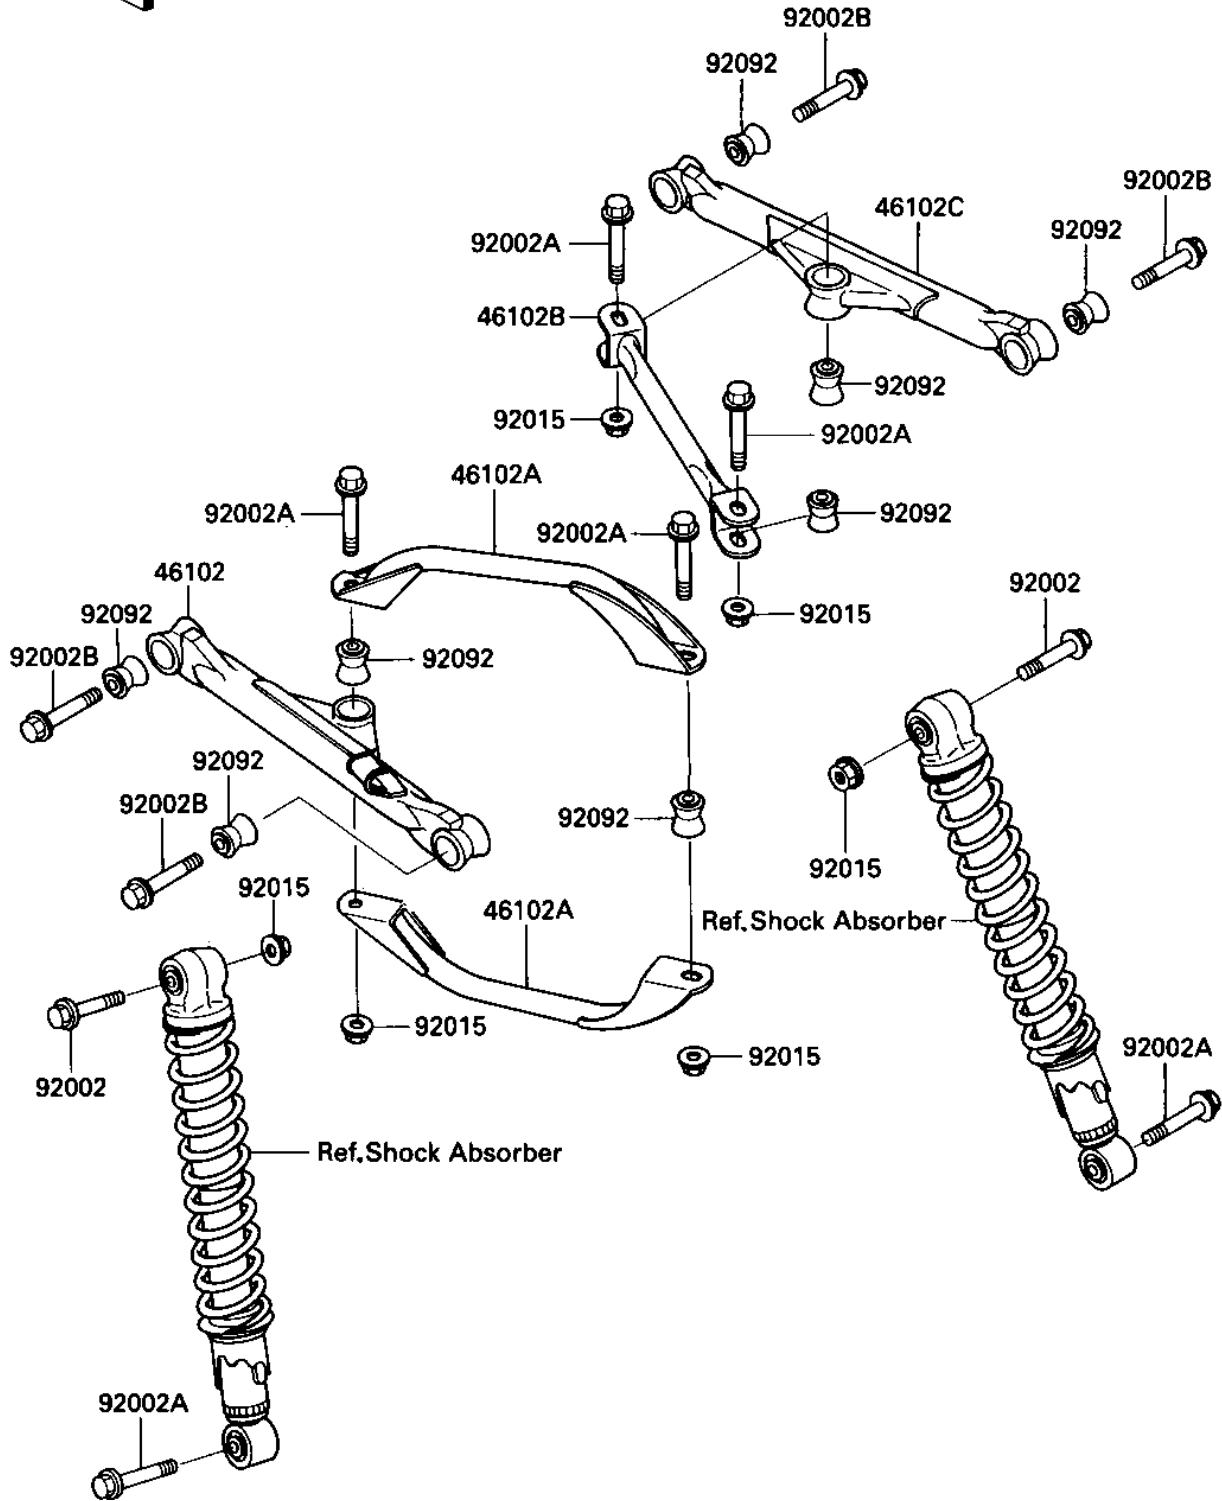

1986 Bayou 300 PARTS DIAGRAM

REAR SUSPENSION

F2153-0001

1986 Bayou 300 PARTS LIST

REAR SUSPENSION

ITEM NAME	PART NUMBER	QUANTITY
ROD,SUSPENSION,RR (Ref # 46102)	46102-1147	1
ROD,SUSPENSION,RR (Ref # 46102A)	46102-1148	2
ROD,SUSPENSION,RR (Ref # 46102B)	46102-1149	1
ROD (Ref # 46102C)	46102-1158	1
BOLT,FLANGED,10X46.5 (Ref # 92002)	92002-1528	2
BOLT,FLANGED,10X53.5 (Ref # 92002A)	92002-1529	6
BOLT,FLANGED,10X53.5 (Ref # 92002B)	92002-1529	4
NUT,LOCK,10MM (Ref # 92015)	92015-1522	6
BUSHING-RUBBER (Ref # 92092)	92092-1056	8