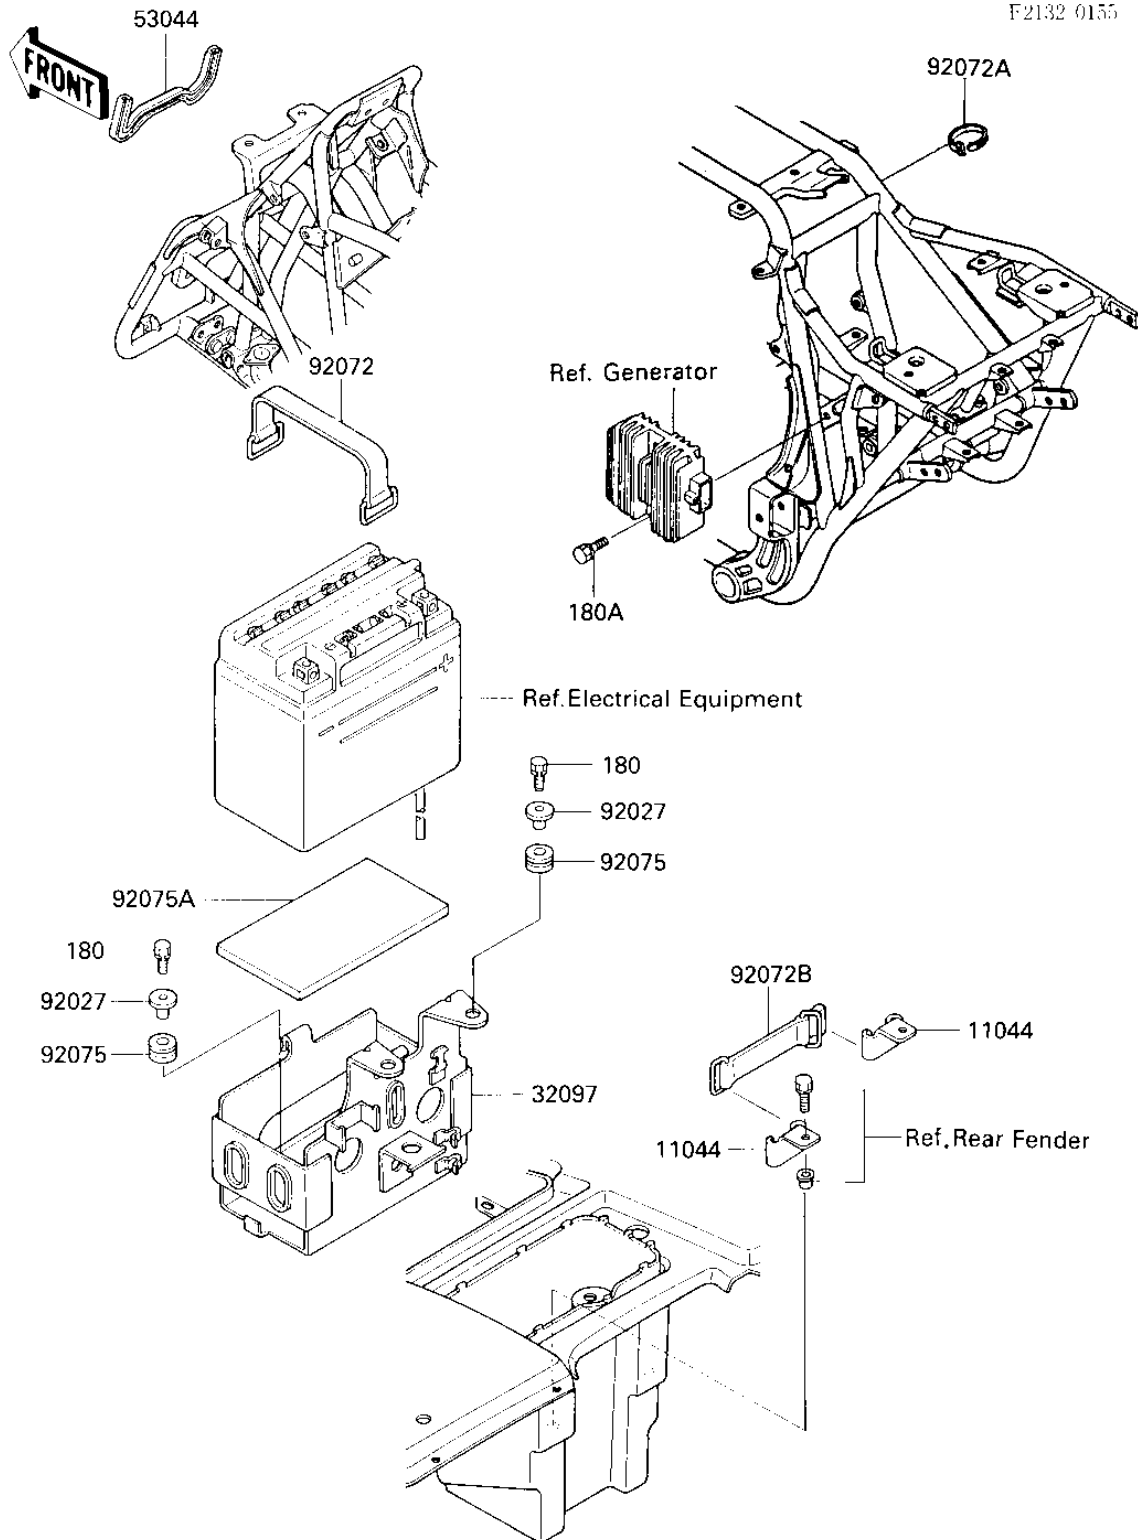

1986 Bayou 300 PARTS DIAGRAM

BATTERY CASE

1986 Bayou 300 PARTS LIST

BATTERY CASE

ITEM NAME	PART NUMBER	QUANTITY
BRACKET,TOOL (Ref # 11044)	11044-1535	2
CASE-BATTERY (Ref # 32097)	32097-1118	1
TRIM (Ref # 53044)	53044-1137	1
COLLAR (Ref # 92027)	92027-1045	4
BAND BATTERY (Ref # 92072)	92072-006	1
BAND,MIDDLE (Ref # 92072A)	92072-031	1
BAND,TOOL (Ref # 92072B)	92072-1044	1
DAMPER,FAN (Ref # 92075)	92075-1167	4
DAMPER,BATTERY (Ref # 92075A)	92075-1750	1
BOLT-UPSET-WS (Ref # 180)	180D0620	4
BOLT-UPSET-WS,6X25 (Ref # 180A)	180D0625	2