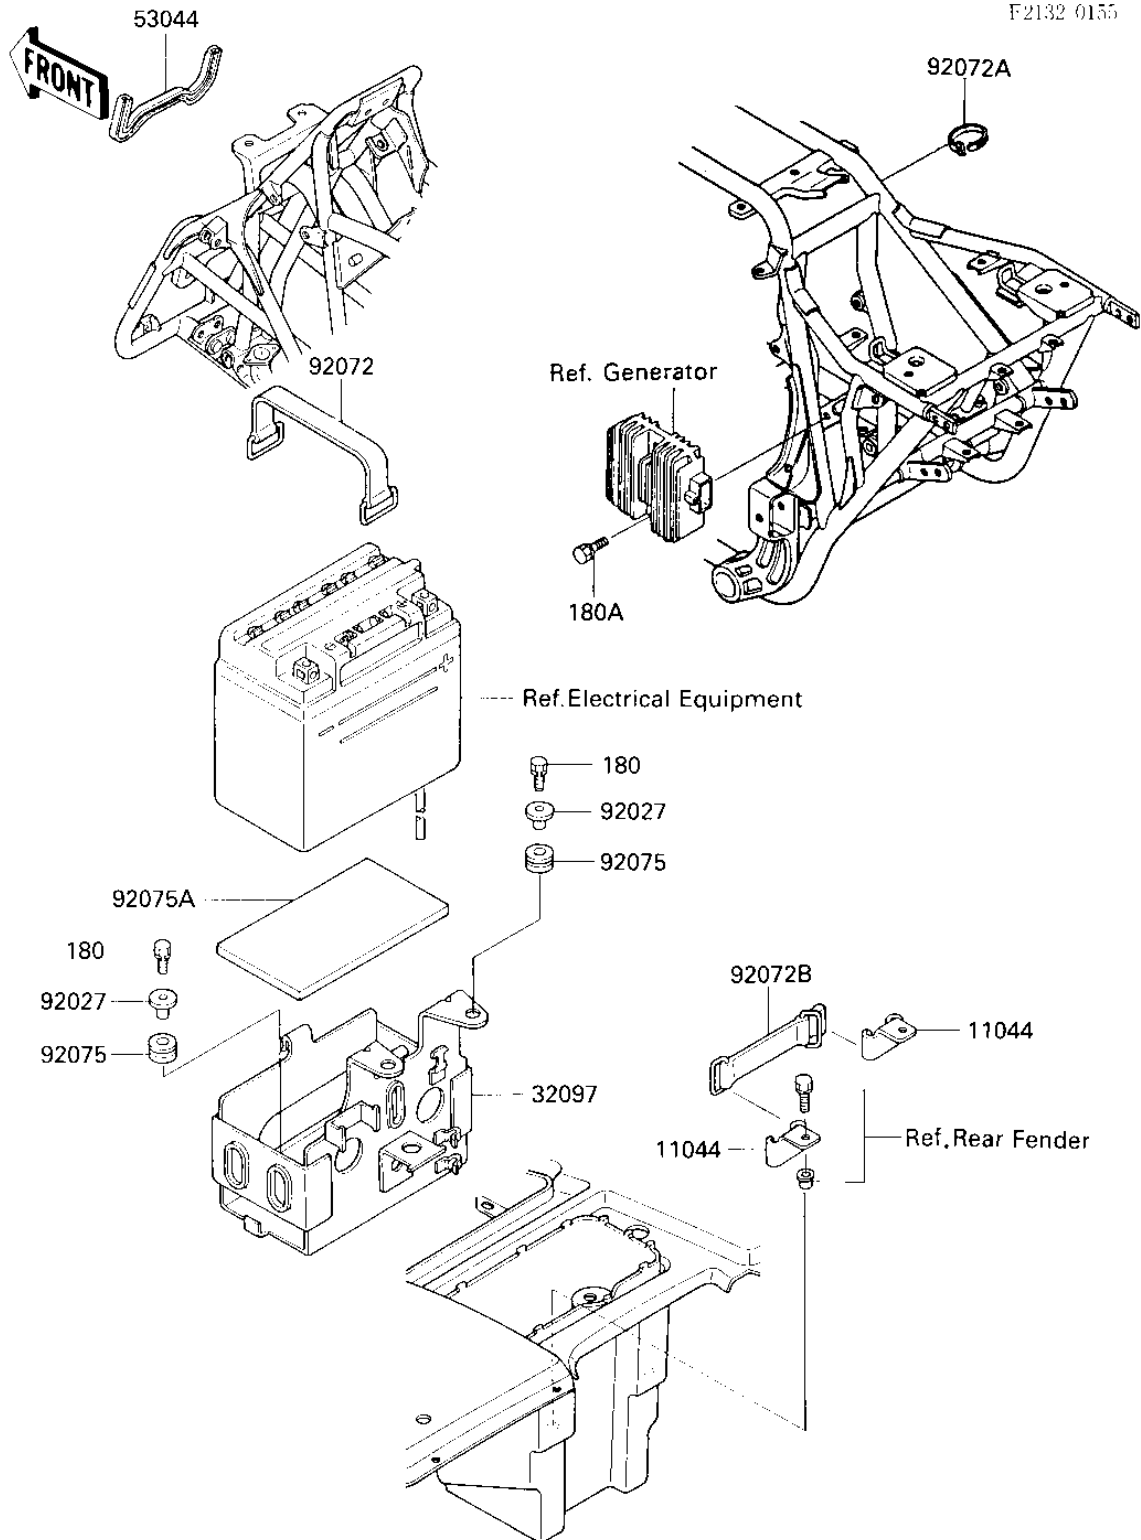

# 1986 Bayou 300 PARTS DIAGRAM

## BATTERY CASE

# 1986 Bayou 300 PARTS LIST

## BATTERY CASE

ITEM NAME	PART NUMBER	QUANTITY
BRACKET,TOOL (Ref # 11044)	11044-1535	2
CASE-BATTERY (Ref # 32097)	32097-1118	1
TRIM (Ref # 53044)	53044-1137	1
COLLAR (Ref # 92027)	92027-1045	4
BAND BATTERY (Ref # 92072)	92072-006	1
BAND,MIDDLE (Ref # 92072A)	92072-031	1
BAND,TOOL (Ref # 92072B)	92072-1044	1
DAMPER,FAN (Ref # 92075)	92075-1167	4
DAMPER,BATTERY (Ref # 92075A)	92075-1750	1
BOLT-UPSET-WS (Ref # 180)	180D0620	4
BOLT-UPSET-WS,6X25 (Ref # 180A)	180D0625	2