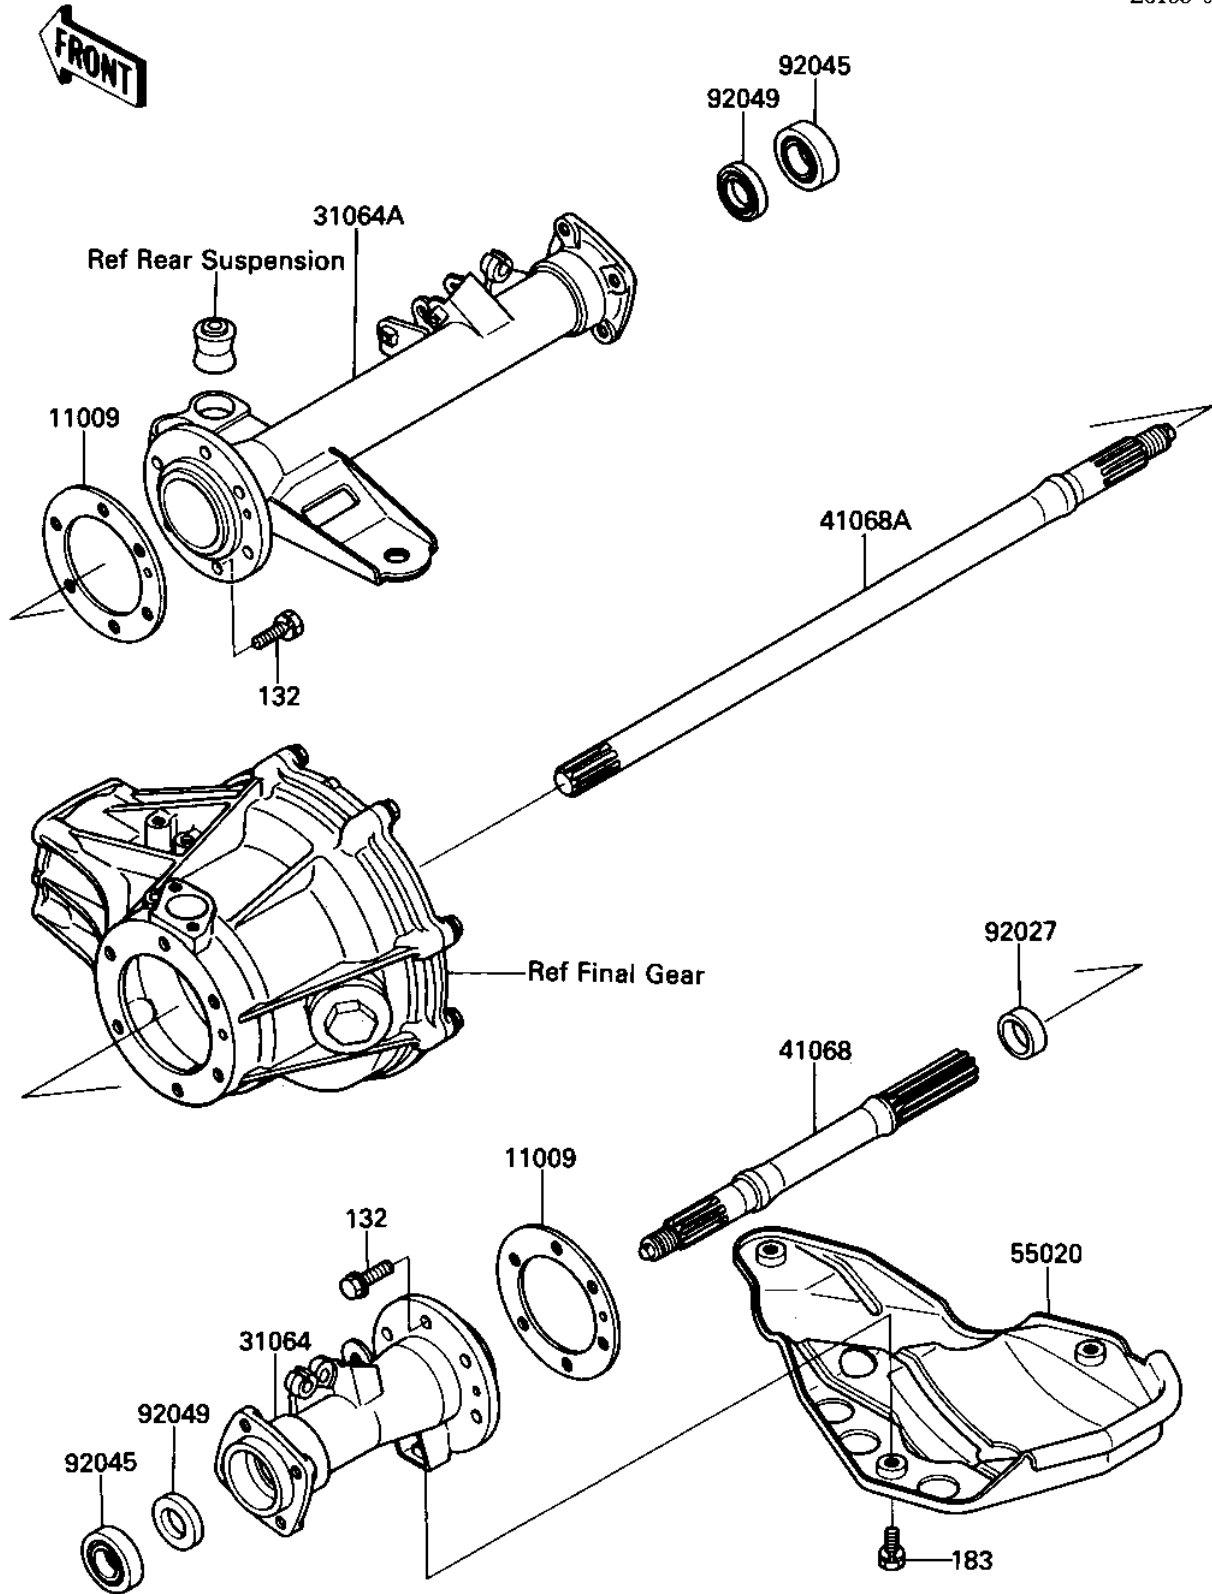

1986 Bayou 300 PARTS DIAGRAM

REAR AXLE

E3133-0001

1986 Bayou 300 PARTS LIST

REAR AXLE

ITEM NAME	PART NUMBER	QUANTITY
GASKET,FINAL GEAR CAS (Ref # 11009)	11009-1526	2
PIPE-COMP,LH (Ref # 31064)	31064-1065	1
PIPE-COMP,RH (Ref # 31064A)	31064-1066	1
AXLE,LH (Ref # 41068)	41068-1208	1
AXLE,RH (Ref # 41068A)	41068-1209	1
GUARD (Ref # 55020)	55020-1203	1
COLLAR,23X30X12 (Ref # 92027)	92027-1892	1
BEARING-BALL (Ref # 92045)	92045-1163	2
SEAL-OIL (Ref # 92049)	92049-1236	2
BOLT-FLANGED-SMALL (Ref # 132)	132J0825	12
BOLT-UPSET-WS-SMALL (Ref # 183)	183D0814	3