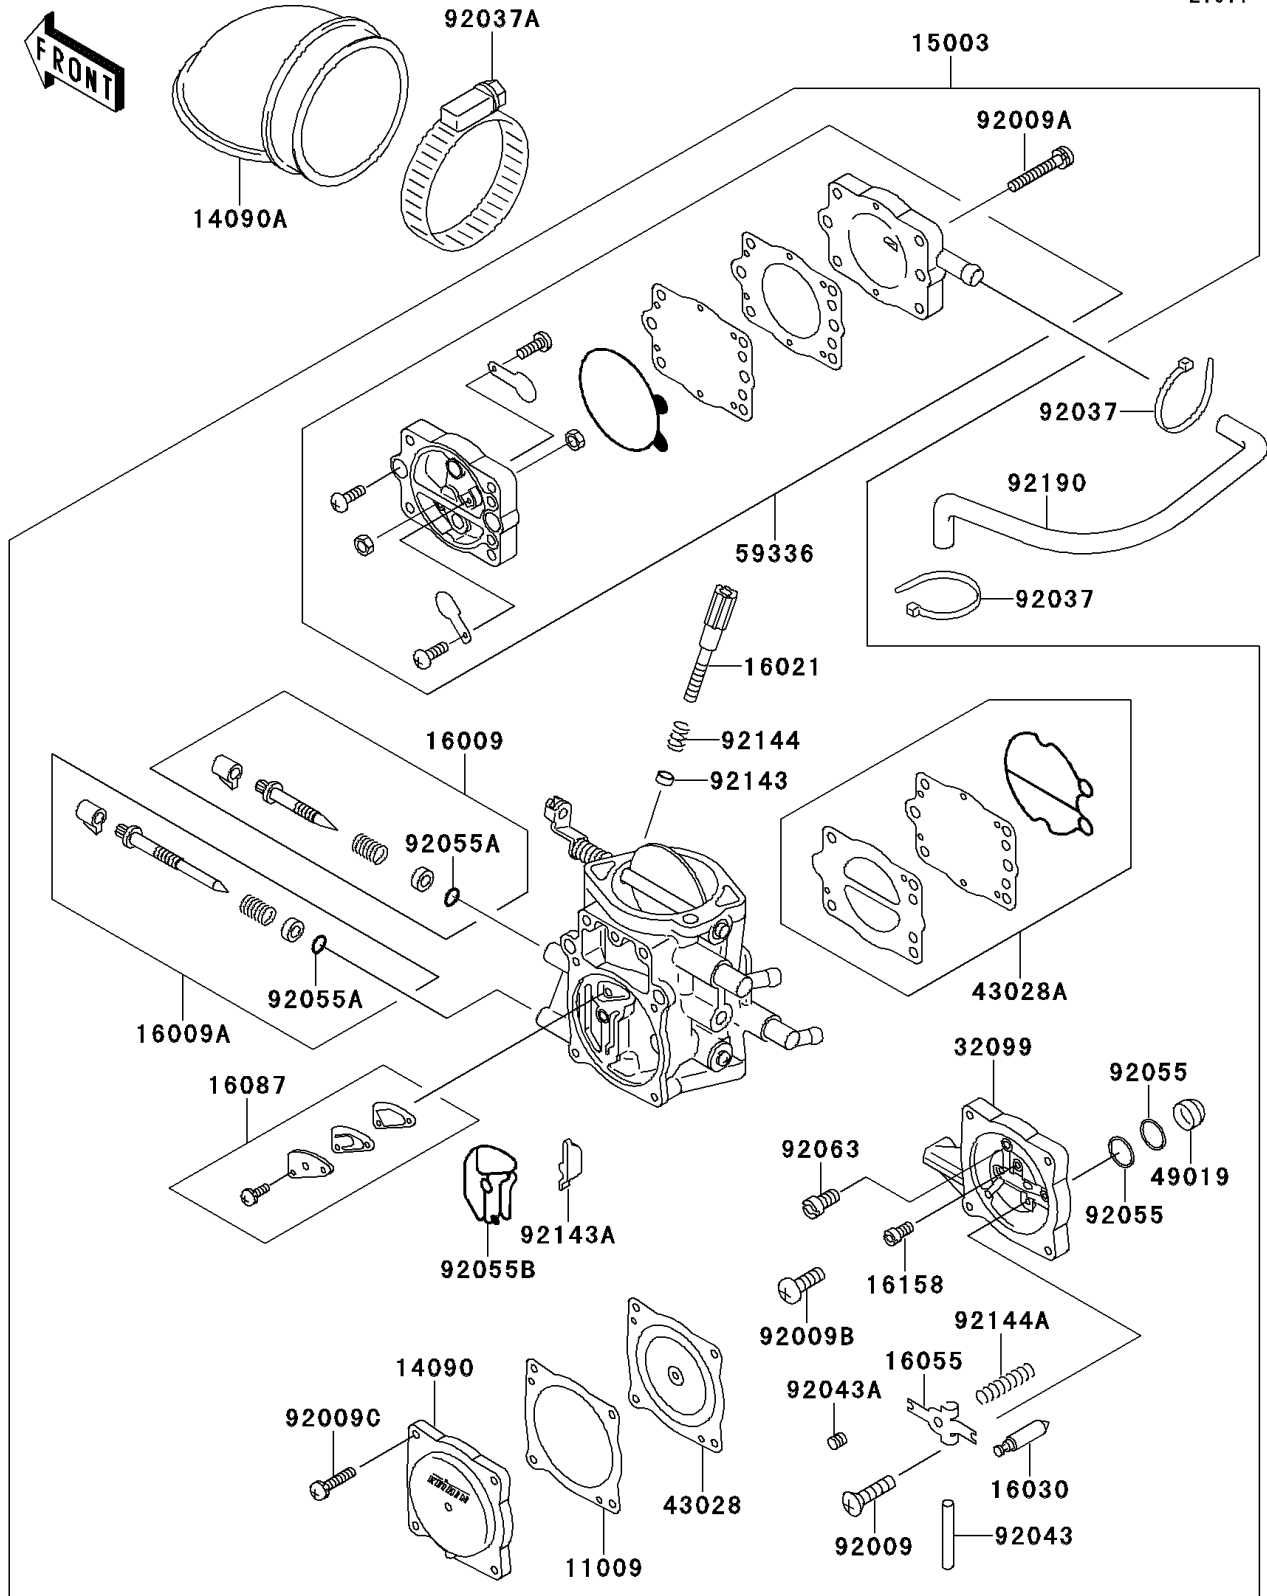

# 1996 SS PARTS DIAGRAM

Carburetor

E1611

## Carburetor

ITEM NAME	PART NUMBER	QUANTITY
GASKET,DIAPHRAGM (Ref # 11009)	11009-3730	1
COVER,DIAPHRAGM (Ref # 14090)	14090-3702	1
COVER (Ref # 14090A)	14090-3745	1
CARBURETOR-ASSY (Ref # 15003)	15003-3711	1
NEEDLE-JET,MAIN (Ref # 16009)	16009-3711	1
NEEDLE-JET,SLOW (Ref # 16009A)	16009-3715	1
SCREW-THROTTLE STOP (Ref # 16021)	16021-3702	1
VALVE-FLOAT (Ref # 16030)	16030-3701	1
ARM-FLOAT (Ref # 16055)	16055-3701	1
VALVE-CHECK (Ref # 16087)	16087-3703	1
JET-SLOW,#78 (Ref # 16158)	16158-3712	1
CASE,CARBURETOR (Ref # 32099)	32099-3781	1
DIAPHRAGM,CARBURETOR (Ref # 43028)	43028-3704	1
DIAPHRAGM,PUMP (Ref # 43028A)	43028-3706	1
FILTER-FUEL,STRAINER (Ref # 49019)	49019-3707	1
CASE-PUMP (Ref # 59336)	59336-3710	1
SCREW,3X6 (Ref # 92009)	92009-3712	1
SCREW,5X28 (Ref # 92009A)	92009-3783	4
SCREW (Ref # 92009B)	92009-3804	1
SCREW,4X18 (Ref # 92009C)	92009-3808	4
CLAMP (Ref # 92037)	92037-1173	2
CLAMP (Ref # 92037A)	92037-3711	1
PIN,FLOAT (Ref # 92043)	92043-1209	1
PIN,THROTTLE STOP SCREW (Ref # 92043A)	92043-3712	1
RING-O (Ref # 92055)	92055-1246	2
RING-O,ADJUST SCREW (Ref # 92055A)	92055-3713	2
RING-O (Ref # 92055B)	92055-3735	1
JET-MAIN,#160 (Ref # 92063)	92063-3711	1
COLLAR,THROTTLE STOP SCREW (Ref # 92143)	92143-3709	1

# 1996 SS PARTS LIST

## Carburetor

ITEM NAME	PART NUMBER	QUANTITY
COLLAR (Ref # 92143A)	92143-3727	1
SPRING,THROTTLE STOP SCREW (Ref # 92144)	92144-3706	1
SPRING,FLOAT ARM (Ref # 92144A)	92144-3744	1
TUBE,PULSE (Ref # 92190)	92190-3730	1