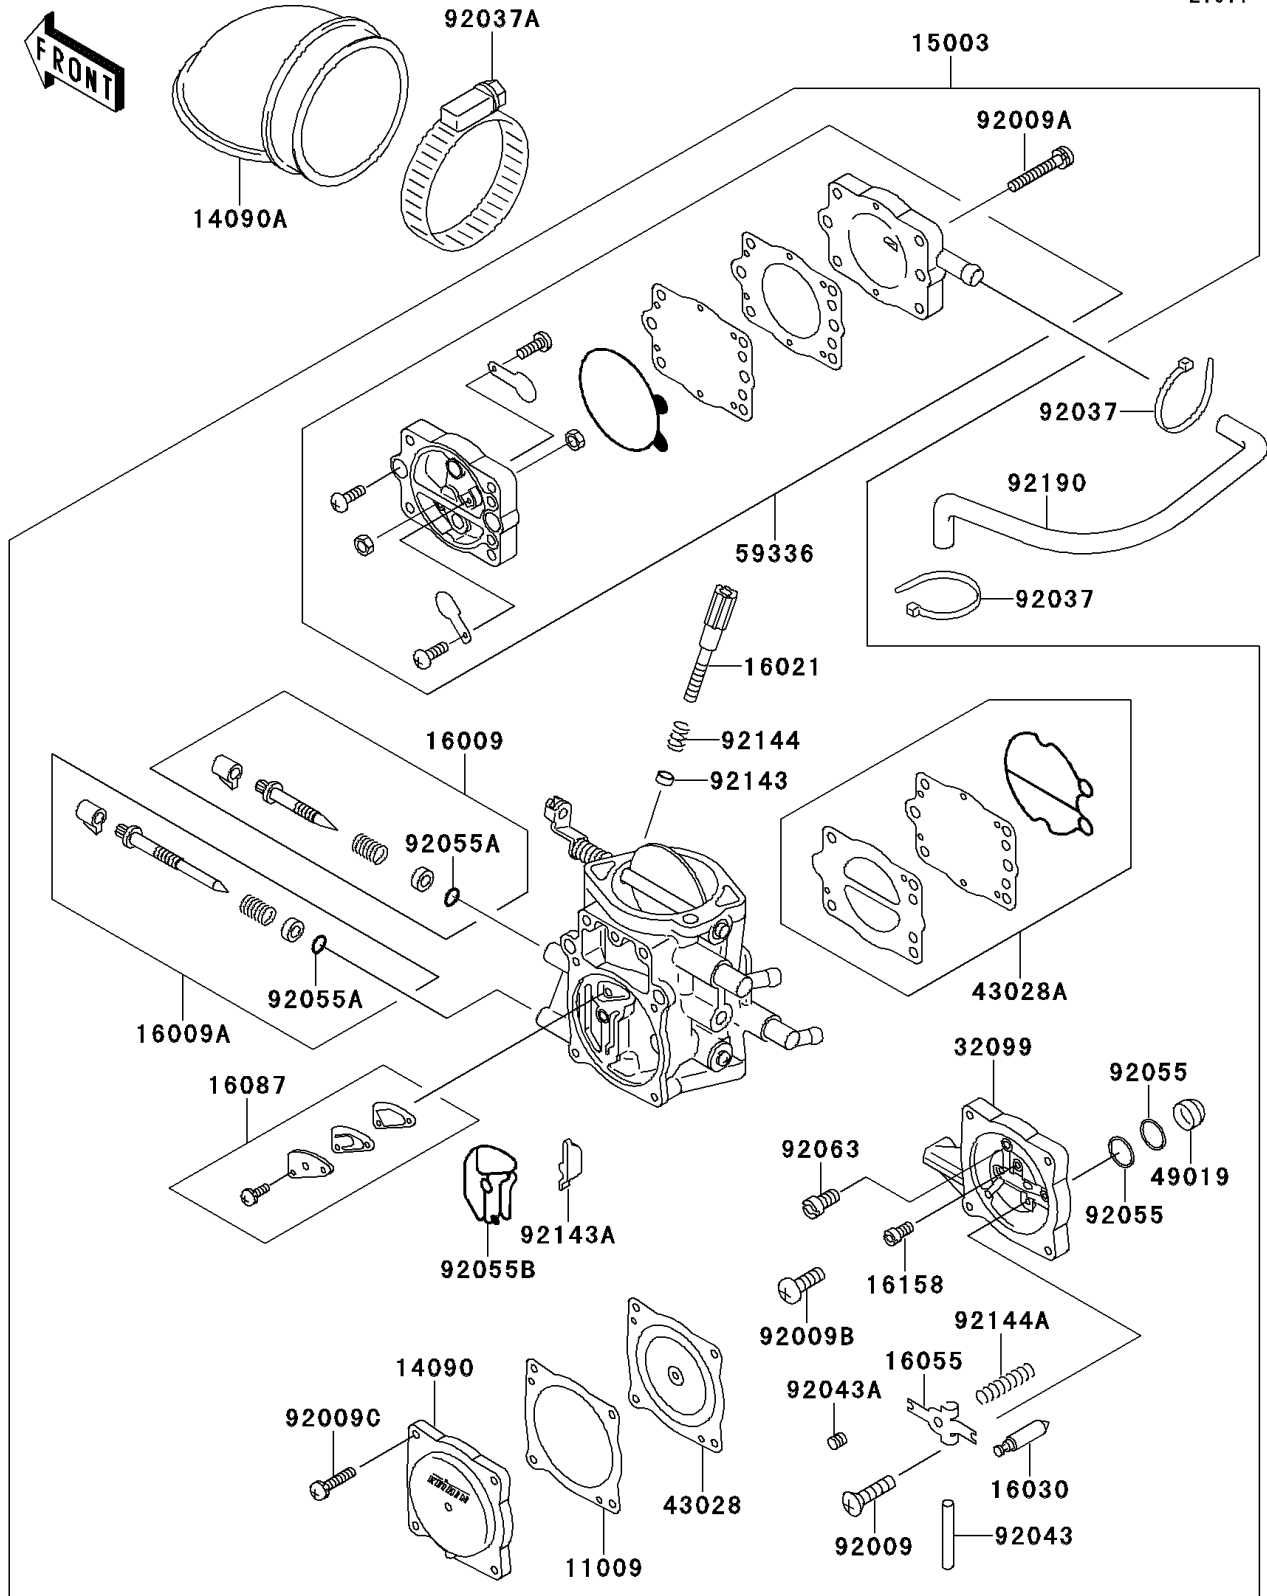

1996 SS PARTS DIAGRAM

Carburetor

E1611

1996 SS PARTS LIST

Carburetor

ITEM NAME	PART NUMBER	QUANTITY
GASKET,DIAPHRAGM (Ref # 11009)	11009-3730	1
COVER,DIAPHRAGM (Ref # 14090)	14090-3702	1
COVER (Ref # 14090A)	14090-3745	1
CARBURETOR-ASSY (Ref # 15003)	15003-3711	1
NEEDLE-JET,MAIN (Ref # 16009)	16009-3711	1
NEEDLE-JET,SLOW (Ref # 16009A)	16009-3715	1
SCREW-THROTTLE STOP (Ref # 16021)	16021-3702	1
VALVE-FLOAT (Ref # 16030)	16030-3701	1
ARM-FLOAT (Ref # 16055)	16055-3701	1
VALVE-CHECK (Ref # 16087)	16087-3703	1
JET-SLOW,#78 (Ref # 16158)	16158-3712	1
CASE,CARBURETOR (Ref # 32099)	32099-3781	1
DIAPHRAGM,CARBURETOR (Ref # 43028)	43028-3704	1
DIAPHRAGM,PUMP (Ref # 43028A)	43028-3706	1
FILTER-FUEL,STRAINER (Ref # 49019)	49019-3707	1
CASE-PUMP (Ref # 59336)	59336-3710	1
SCREW,3X6 (Ref # 92009)	92009-3712	1
SCREW,5X28 (Ref # 92009A)	92009-3783	4
SCREW (Ref # 92009B)	92009-3804	1
SCREW,4X18 (Ref # 92009C)	92009-3808	4
CLAMP (Ref # 92037)	92037-1173	2
CLAMP (Ref # 92037A)	92037-3711	1
PIN,FLOAT (Ref # 92043)	92043-1209	1
PIN,THROTTLE STOP SCREW (Ref # 92043A)	92043-3712	1
RING-O (Ref # 92055)	92055-1246	2
RING-O,ADJUST SCREW (Ref # 92055A)	92055-3713	2
RING-O (Ref # 92055B)	92055-3735	1
JET-MAIN,#160 (Ref # 92063)	92063-3711	1
COLLAR,THROTTLE STOP SCREW (Ref # 92143)	92143-3709	1

1996 SS PARTS LIST

Carburetor

ITEM NAME	PART NUMBER	QUANTITY
COLLAR (Ref # 92143A)	92143-3727	1
SPRING,THROTTLE STOP SCREW (Ref # 92144)	92144-3706	1
SPRING,FLOAT ARM (Ref # 92144A)	92144-3744	1
TUBE,PULSE (Ref # 92190)	92190-3730	1