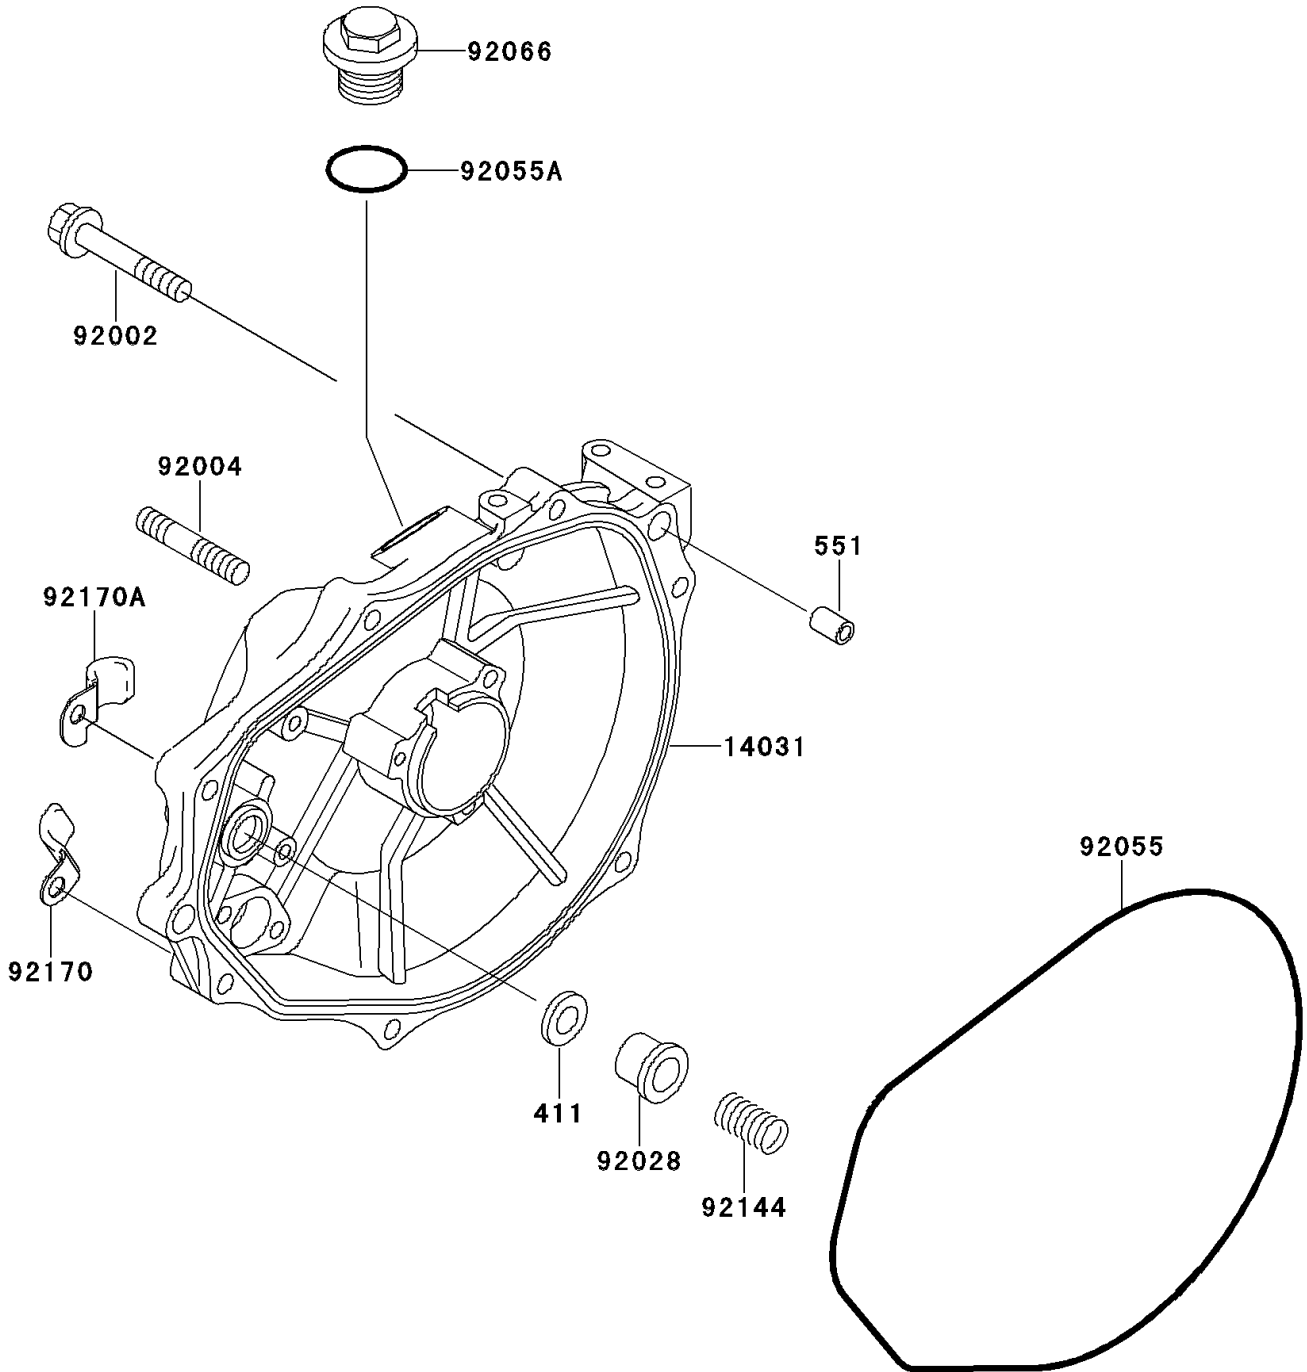

1996 SS PARTS DIAGRAM

Engine Cover(s)

E1431

1996 SS PARTS LIST

Engine Cover(s)

ITEM NAME	PART NUMBER	QUANTITY
WASHER-PLAIN,5MM (Ref # 411)	411S0500	1
PIN-DOWEL (Ref # 551)	551R0812	2
COVER-GENERATOR (Ref # 14031)	14031-3721	1
BOLT,6X30 (Ref # 92002)	92002-3726	7
STUD (Ref # 92004)	92004-3710	2
BUSHING (Ref # 92028)	92028-3718	1
RING-O,GENERATOR COVER (Ref # 92055)	92055-3712	1
RING-O (Ref # 92055A)	92055-515	1
PLUG (Ref # 92066)	92066-3739	1
SPRING (Ref # 92144)	92144-3728	1
CLAMP (Ref # 92170)	92170-3735	1
CLAMP (Ref # 92170A)	92170-3736	1