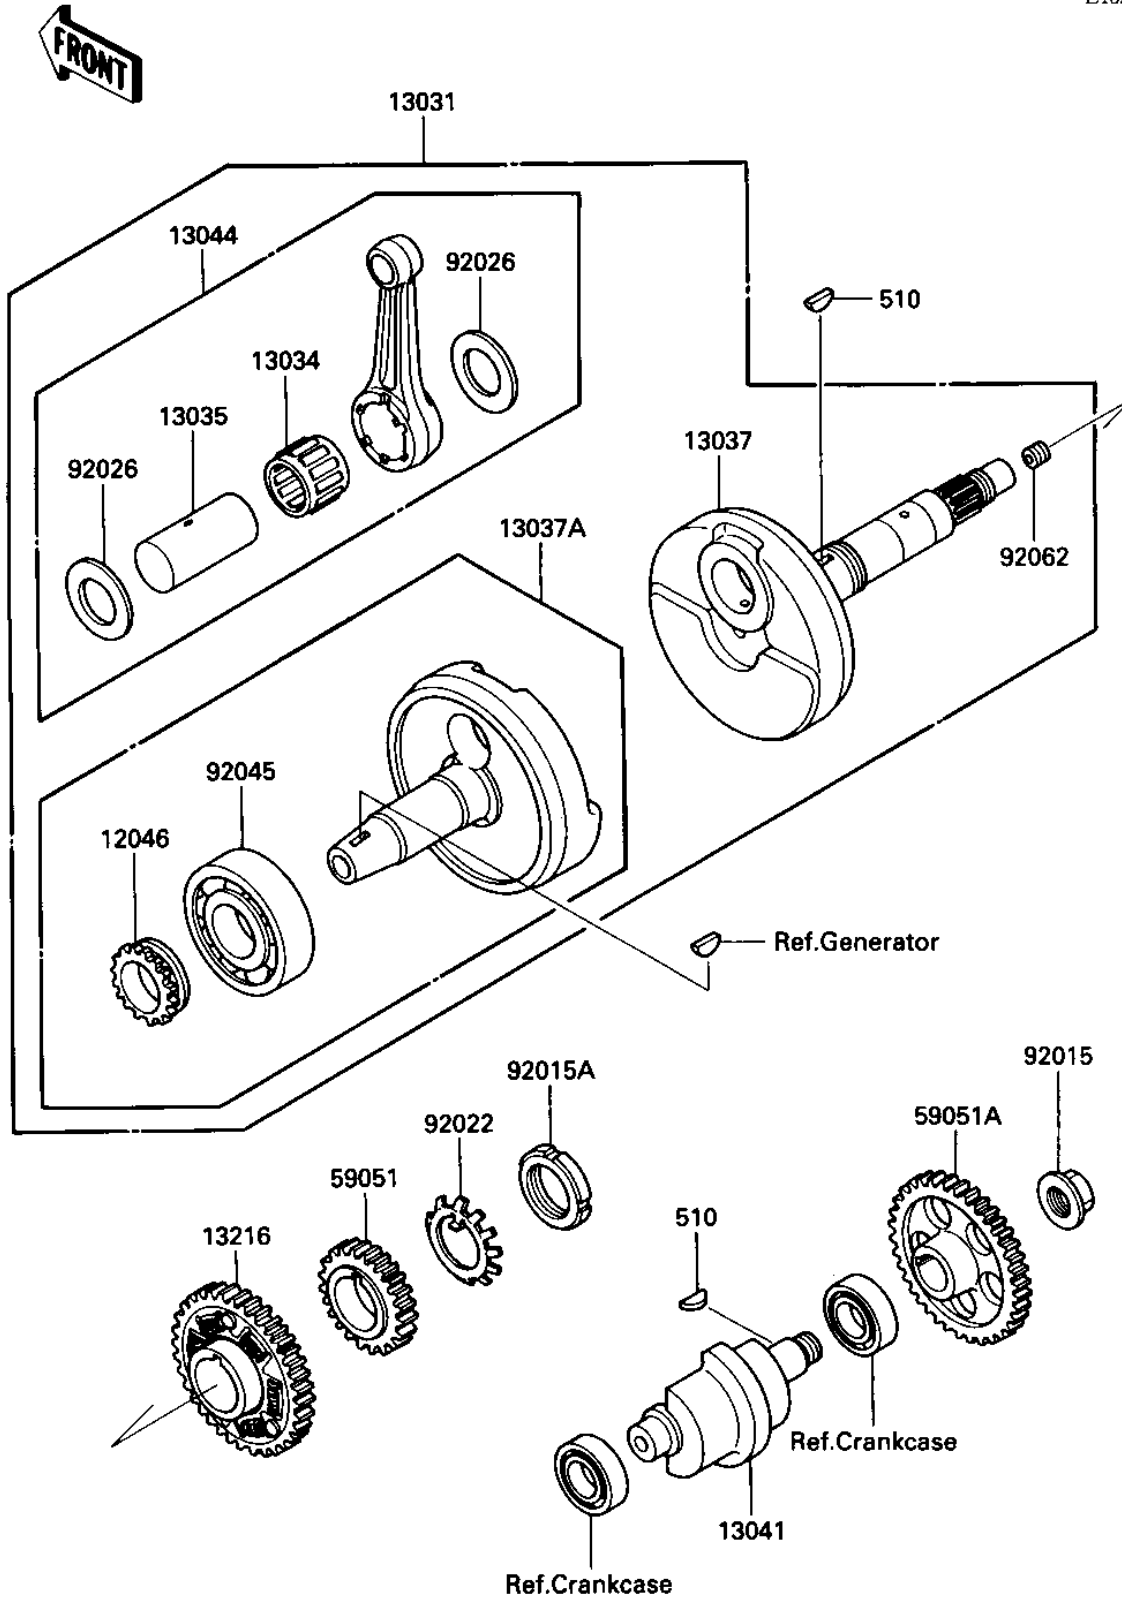

1986 Bayou 300 PARTS DIAGRAM

CRANKSHAFT/BALANCER

E1321-0084

1986 Bayou 300 PARTS LIST

CRANKSHAFT/BALANCER

ITEM NAME	PART NUMBER	QUANTITY
SPROCKET,16T (Ref # 12046)	12046-1038	1
CRANKSHAFT-COMP (Ref # 13031)	13031-1239	1
BEARING-BIG END,PK32X (Ref # 13034)	13034-1061	1
PIN-CRANK (Ref # 13035)	13035-1057	1
CRANKSHAFT,RH (Ref # 13037)	13037-1268	1
CRANKSHAFT (Ref # 13037A)	13037-5065	1
BALANCER (Ref # 13041)	13041-1066	1
SET-CONNECTING ROD (Ref # 13044)	13044-5066	1
GEAR-COMP,BALANCER (Ref # 13216)	13216-1072	1
GEAR-SPUR (Ref # 59051)	59051-1140	1
GEAR-SPUR (Ref # 59051A)	59051-1141	1
NUT (Ref # 92015)	92015-1465	1
NUT,PUMP GEAR,30MM (Ref # 92015A)	92015-1511	1
WASHER,PUMP GEAR (Ref # 92022)	92022-1682	1
SPACER,32X50.5X1.2 (Ref # 92026)	92026-1232	2
BEARING,BALL,#6306 (Ref # 92045)	92045-037	1
NOZZLE (Ref # 92062)	92062-1056	1
WOODRUFF KEY (Ref # 510)	510A5100	2